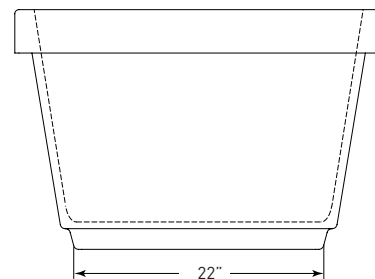

JETTA

Cosmo Collection

ATLAS

(J-810M) 59" x 32" x 23"
APPROX. OPERATING GALLONS: 81

- Sleek, contemporary look
- High-gloss / high-impact acrylic
- Leveling feet
- 2-piece design
- Integrated linear waste & overflow (Standard Chrome)
 - White available

COLORS AVAILABLE

White

COSMO ABOVE FLOOR DRAIN KIT

- Freestanding tub rough-in
- Install before tile
- Designed to be installed in a 8" to 10" joist space
- Can be installed with waterproof membrane

Sold separately.
Not required for tub install

FOR INFORMATION OR
TO PLACE AN ORDER
CALL 1.800.288.7771

JETTACORP.COM

TECHNICAL SPECIFICATIONS

ATLAS_{J-810M} 59" x 32" x 23" RECTANGLE SOAKER

JETTACORP.COM

INSTALLATION: Measure tub before installing.
Dimensional variance on drawings may be +/- 1/2 inch and are subject to change without notice