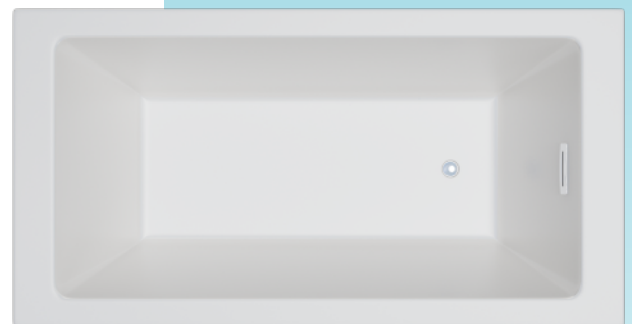

JETTA

Cosmo Collection

ATLAS

(J-810M) 59" x 32" x 23"
APPROX. OPERATING GALLONS: 81

- Sleek, contemporary look
- High-gloss / high-impact acrylic
- Leveling feet
- 2-piece design
- Integrated linear waste & overflow (Standard Chrome)
 - White available

COLORS AVAILABLE

White

COSMO ABOVE FLOOR DRAIN KIT

- Freestanding tub rough-in
- Install before tile
- Designed to be installed in a 8" to 10" joist space
- Can be installed with waterproof membrane

Sold separately.
Not required for tub install