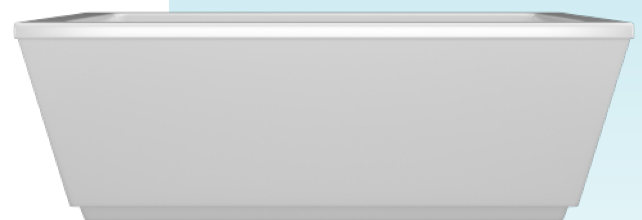

JETTA

Cosmo Collection

ATLAS

(J-810M) 59" x 32" x 23"
APPROX. OPERATING GALLONS: 81

- Sleek, contemporary look
- High-gloss / high-impact acrylic
- Leveling feet
- 2-piece design
- Integrated linear waste & overflow (Standard Chrome)
 - White available

COLORS AVAILABLE

White

COSMO ABOVE FLOOR DRAIN KIT

- Freestanding tub rough-in
- Install before tile
- Designed to be installed in a 8" to 10" joist space
- Can be installed with waterproof membrane

Sold separately.
Not required for tub install

FOR INFORMATION OR
TO PLACE AN ORDER
CALL 1.800.288.7771

JETTACORP.COM

TECHNICAL SPECIFICATIONS

ATLAS_{J-810M} 59" x 32" x 23" RECTANGLE SOAKER

JETTACORP.COM

INSTALLATION: Measure tub before installing.
Dimensional variance on drawings may be +/- 1/2 inch and are subject to change without notice