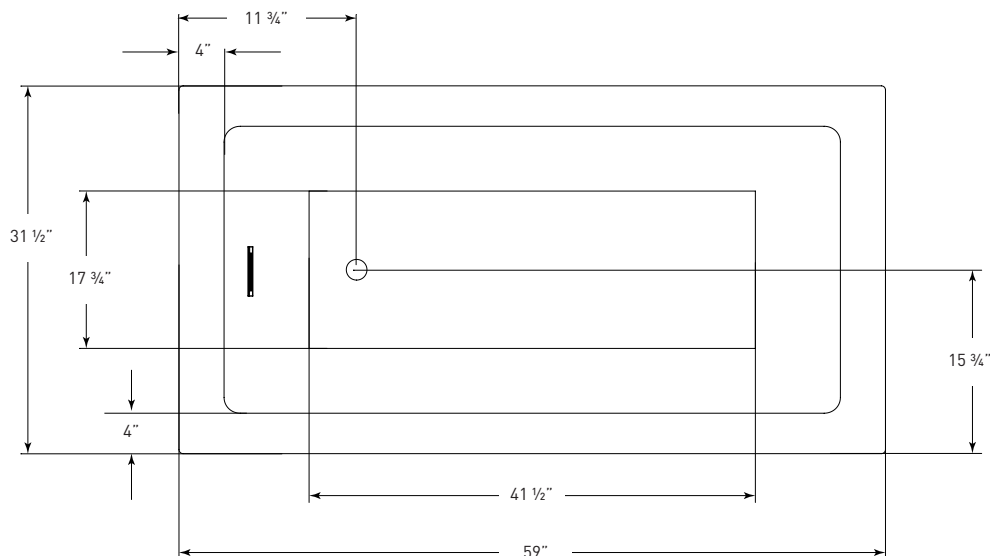

JETTA

Cosmo Collection

ATLAS

(J-810M) 59" x 32" x 23"
APPROX. OPERATING GALLONS: 81

- Sleek, contemporary look
- High-gloss / high-impact acrylic
- Leveling feet
- 2-piece design
- Integrated linear waste & overflow (Standard Chrome)
 - White available

COLORS AVAILABLE

White

COSMO ABOVE FLOOR DRAIN KIT

- Freestanding tub rough-in
- Install before tile
- Designed to be installed in a 8" to 10" joist space
- Can be installed with waterproof membrane

Sold separately.
Not required for tub install

FOR INFORMATION OR
TO PLACE AN ORDER
CALL 1.800.288.7771

JETTACORP.COM

TECHNICAL SPECIFICATIONS

ATLAS_{J-810M} 59" x 32" x 23" RECTANGLE SOAKER

JETTACORP.COM

INSTALLATION: Measure tub before installing.
Dimensional variance on drawings may be +/- 1/2 inch and are subject to change without notice