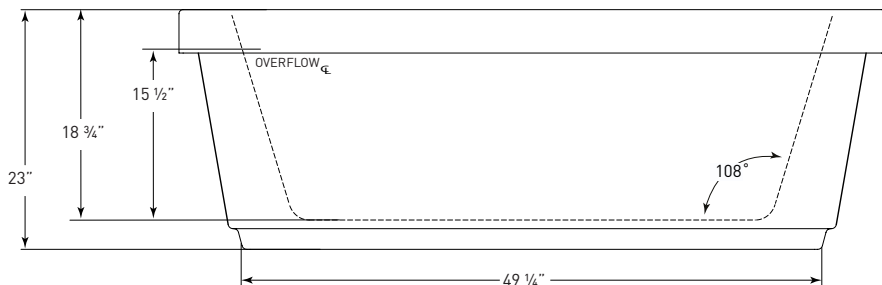

JETTA

Cosmo Collection

ATLAS

(J-810M) 59" x 32" x 23"
APPROX. OPERATING GALLONS: 81

- Sleek, contemporary look
- High-gloss / high-impact acrylic
- Leveling feet
- 2-piece design
- Integrated linear waste & overflow (Standard Chrome)
 - White available

COLORS AVAILABLE

White

COSMO ABOVE FLOOR DRAIN KIT

- Freestanding tub rough-in
- Install before tile
- Designed to be installed in a 8" to 10" joist space
- Can be installed with waterproof membrane

Sold separately.
Not required for tub install

FOR INFORMATION OR
TO PLACE AN ORDER
CALL 1.800.288.7771

JETTACORP.COM

TECHNICAL SPECIFICATIONS

ATLAS_{J-810M} 59" x 32" x 23" RECTANGLE SOAKER

JETTACORP.COM

INSTALLATION: Measure tub before installing.
Dimensional variance on drawings may be +/- 1/2 inch and are subject to change without notice