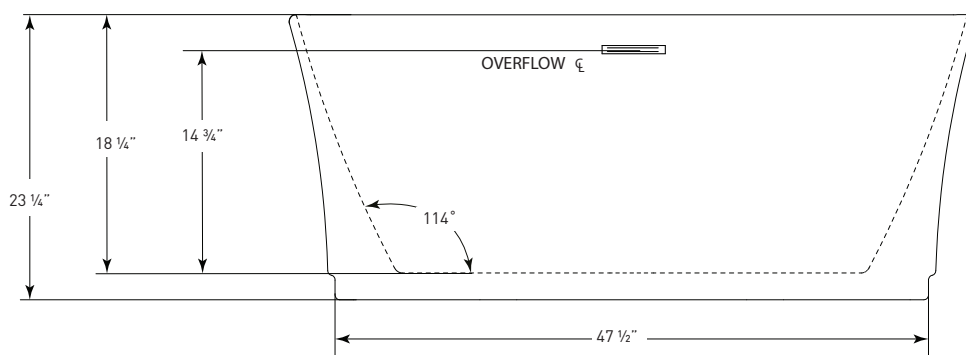

COLORS AVAILABLE

White

COSMO ABOVE FLOOR DRAIN KIT

- Freestanding tub rough-in
- Install before tile
- Designed to be installed in a 8" to 10" joist space
- Can be installed with waterproof membrane

Sold separately.
Not required for tub install

FOR INFORMATION OR
TO PLACE AN ORDER
CALL 1.800.288.7771

TECHNICAL SPECIFICATIONS

FLARE *J-83*

59" x 30" x 23" RECTANGLE SOAKER

JETTACORP.COM

INSTALLATION: Measure tub before installing.
Dimensional variance on drawings may be +/- 1/2 inch and are subject to change without notice