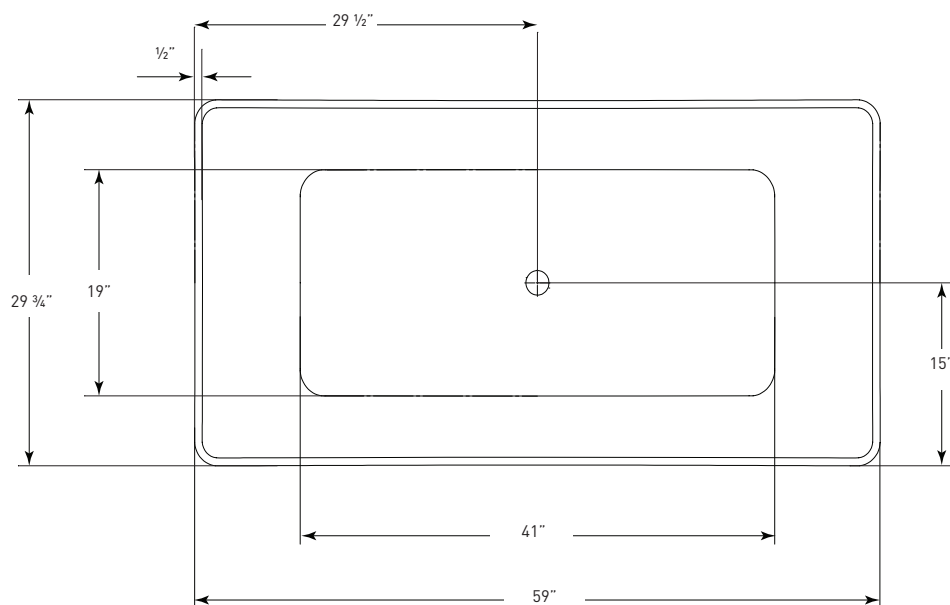

JETTA

Cosmo Collection

FLARE

(J-83) 59" x 30" x 23"
APPROX. OPERATING GALLONS: 55

- Sleek, contemporary look
- High-gloss / high-impact acrylic
- Leveling feet
- Integrated linear waste & overflow (standard chrome)
 - White available

COLORS AVAILABLE

White

COSMO ABOVE FLOOR DRAIN KIT

- Freestanding tub rough-in
- Install before tile
- Designed to be installed in a 8" to 10" joist space
- Can be installed with waterproof membrane

Sold separately.
Not required for tub install

FOR INFORMATION OR
TO PLACE AN ORDER
CALL 1.800.288.7771

TECHNICAL SPECIFICATIONS

FLARE *J-83*

59" x 30" x 23" RECTANGLE SOAKER

JETTACORP.COM

INSTALLATION: Measure tub before installing.
Dimensional variance on drawings may be +/- 1/2 inch and are subject to change without notice