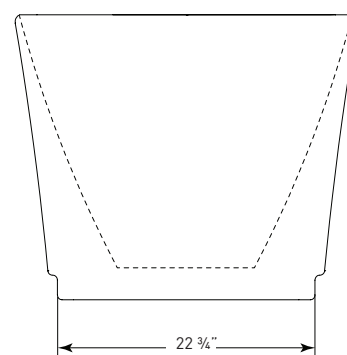

JETTA

Cosmo Collection

FLARE

(J-83) 59" x 30" x 23"
APPROX. OPERATING GALLONS: 55

- Sleek, contemporary look
- High-gloss / high-impact acrylic
- Leveling feet
- Integrated linear waste & overflow (standard chrome)
 - White available

COLORS AVAILABLE

White

COSMO ABOVE FLOOR DRAIN KIT

- Freestanding tub rough-in
- Install before tile
- Designed to be installed in a 8" to 10" joist space
- Can be installed with waterproof membrane

Sold separately.
Not required for tub install

FOR INFORMATION OR
TO PLACE AN ORDER
CALL 1.800.288.7771

TECHNICAL SPECIFICATIONS

FLARE *J-83*

59" x 30" x 23" RECTANGLE SOAKER

JETTACORP.COM

INSTALLATION: Measure tub before installing.
Dimensional variance on drawings may be +/- 1/2 inch and are subject to change without notice