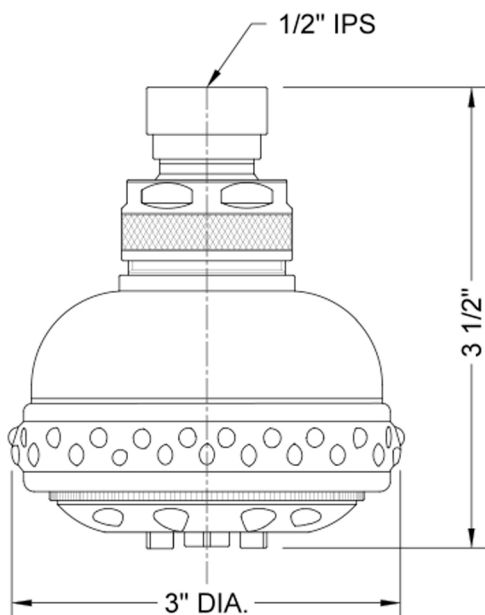

## Leticia Showerhead- 1.5 GPM

**Model #: S129-1.5-**

### FEATURES:

- 5 function showerhead with 3" face
- 1/2" IPS adjustable brass ball joint to adjust angle of showerhead
- Rubber ring for easy grip, no slip adjustment of functions
- Ideal for low water pressure
- Available flow rates: 2.5, 2.0, 1.75 & 1.5 GPM

### SPECIFICATION DRAWING: