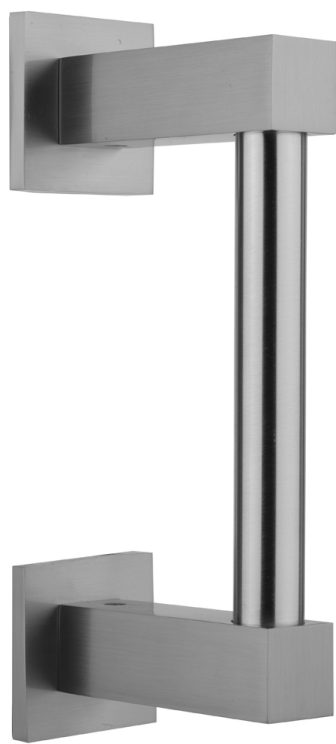

8" Cubix® H42 Front Mount Shower Door Pull

Model #: H42-FM-8-

FEATURES:

- Can be mounted vertically or horizontally
- Can be used as a towel bar, foot rest, or shaving station when mounted horizontally
- Not to be used as a grab bar
- All brass construction, full polished & plated
- For Glass Installation: Separate mounting kit required (H42-GLSKIT)
- Custom sizes available- Contact JACLO for pricing & availability

AVAILABLE FINISHES:

Polished Chrome (PCH)	Satin Chrome (SC)	Bronze Umber (BU)
Satin Nickel (SN)	Pewter (PEW)	Caramel Bronze (CB)
Polished Nickel (PN)	Antique Brass (AB)	Antique Copper (ACU)
Oil-Rubbed Bronze (ORB)	Polished Brass (PB)	Polished Copper (PCU)
Vintage Bronze (VB)	Satin Brass (SB)	Rose Gold (RG)
Matte Black (MBK)	Satin Gold (SG)	Polished Gold (PG)
Black Nickel (BKN)	Bombay Gold (BG)	Jewelers Gold (JG)
Europa Bronze (EB)	White (WH)	Sedona Beige (SDB)
Tristan Brass (TB)	Unlacquered Brass (ULB)	Satin Cooper (SCU)

SPECIFICATION DRAWING:

CUBIX® FRONT MOUNT DOOR PULL			
PART. #	SPECIFICS	A	B
H42-FM	6" CENTER TO CENTER	6"	7 1/2"
H42-FM-08	8" CENTER TO CENTER	8"	9 1/2"
H42-FM-12	12" CENTER TO CENTER	12"	13 1/2"
H42-FM-16	16" CENTER TO CENTER	16"	17 1/2"
H42-FM-18	18" CENTER TO CENTER	18"	19 1/2"
H42-FM-24	24" CENTER TO CENTER	24"	25 1/2"
H42-FM-32	32" CENTER TO CENTER	32"	33 1/2"