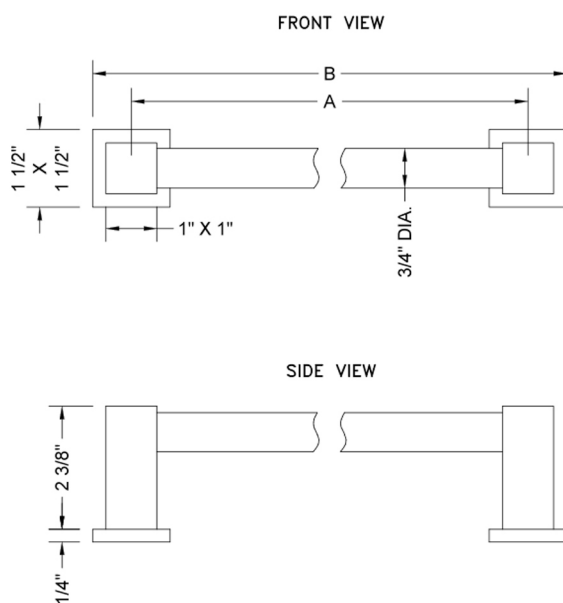

8" Cubix® H42 Front Mount Shower Door Pull

Model #: H42-FM-8-

FEATURES:

- Can be mounted vertically or horizontally
- Can be used as a towel bar, foot rest, or shaving station when mounted horizontally
- Not to be used as a grab bar
- All brass construction, full polished & plated
- For Glass Installation: Separate mounting kit required (H42-GLSKIT)
- Custom sizes available- Contact JACLO for pricing & availability

SPECIFICATION DRAWING:

CUBIX® FRONT MOUNT DOOR PULL			
PART. #	SPECIFICS	A	B
H42-FM	6" CENTER TO CENTER	6"	7 1/2"
H42-FM-08	8" CENTER TO CENTER	8"	9 1/2"
H42-FM-12	12" CENTER TO CENTER	12"	13 1/2"
H42-FM-16	16" CENTER TO CENTER	16"	17 1/2"
H42-FM-18	18" CENTER TO CENTER	18"	19 1/2"
H42-FM-24	24" CENTER TO CENTER	24"	25 1/2"
H42-FM-32	32" CENTER TO CENTER	32"	33 1/2"