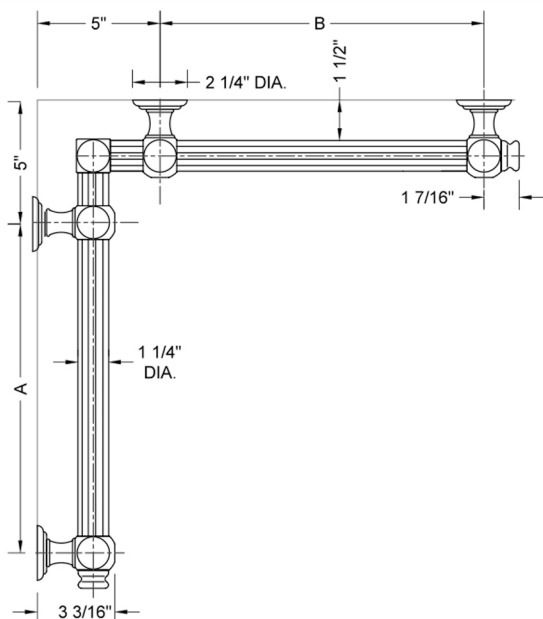

## G61 24" x 60" Inside Corner Grab Bar

Model #: **G61-24-60-IC-**

### FEATURES:

- ADA compliant when properly installed
- All brass construction, fully polished & plated
- All grab bars can be custom sized. Contact JACLO for pricing & availability
- Optional handshower sliders and toilet paper/wash cloth holders can be added only upon initial order
- Grab bars over 32" REQUIRE a middle post

### SPECIFICATION DRAWING:

BRASS LUXURY GRAB BAR							
PART. #	DESCRIPTION	A	B	PART. #	DESCRIPTION	A	B
G61-12-12-IC	CENTER OF POST	12"	12"	G61-24-36-IC	CENTER OF POST	24"	36"
G61-12-16-IC	CENTER OF POST	12"	16"	G61-24-48-IC	CENTER OF POST	24"	48"
G61-12-24-IC	CENTER OF POST	12"	24"	G61-24-60-IC	CENTER OF POST	24"	60"
G61-12-32-IC	CENTER OF POST	12"	32"				
G61-12-36-IC	CENTER OF POST	12"	36"	G61-32-32-IC	CENTER OF POST	32"	32"
G61-12-48-IC	CENTER OF POST	12"	48"	G61-32-36-IC	CENTER OF POST	32"	36"
G61-12-60-IC	CENTER OF POST	12"	60"	G61-32-48-IC	CENTER OF POST	32"	48"
				G61-32-60-IC	CENTER OF POST	32"	60"
G61-16-16-IC	CENTER OF POST	16"	16"				
G61-16-24-IC	CENTER OF POST	16"	24"	G61-36-36-IC	CENTER OF POST	36"	36"
G61-16-32-IC	CENTER OF POST	16"	32"	G61-36-48-IC	CENTER OF POST	36"	48"
				G61-36-60-IC	CENTER OF POST	36"	60"
G61-16-36-IC	CENTER OF POST	16"	36"				
G61-16-48-IC	CENTER OF POST	16"	48"	G61-48-48-IC	CENTER OF POST	48"	48"
G61-16-60-IC	CENTER OF POST	16"	60"	G61-48-60-IC	CENTER OF POST	48"	60"
G61-24-24-IC	CENTER OF POST	24"	24"	G61-60-60-IC	CENTER OF POST	60"	60"
G61-24-32-IC	CENTER OF POST	24"	32"				