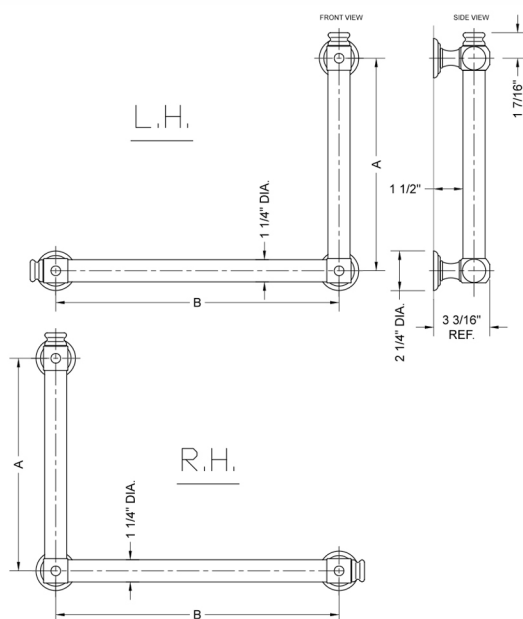

G60 16H x 12W 90° Left Hand Grab Bar

Model #: **G60-16H-12W-LH-**

FEATURES:

- ADA compliant when properly installed
- All brass construction, fully polished & plated
- All grab bars can be custom sized. Contact JACLO for pricing & availability
- Optional handshower sliders and toilet paper/wash cloth holders can be added only upon initial order
- Grab bars over 32" REQUIRE a middle post

SPECIFICATION DRAWING:

BRASS LUXURY GRAB BAR			
PART. #	DESCRIPTION	A H	B W
G60-12H-12W	CENTER TO CENTER	12"	12"
G60-12H-16W	CENTER TO CENTER	12"	16"
G60-12H-24W	CENTER TO CENTER	12"	24"
G60-12H-32W	CENTER TO CENTER	12"	32"
G60-16H-12W	CENTER TO CENTER	16"	12"
G60-16H-16W	CENTER TO CENTER	16"	16"
G60-16H-24W	CENTER TO CENTER	16"	24"
G60-16H-32W	CENTER TO CENTER	16"	32"
G60-24H-12W	CENTER TO CENTER	24"	12"
G60-24H-16W	CENTER TO CENTER	24"	16"
G60-24H-24W	CENTER TO CENTER	24"	24"
G60-24H-32W	CENTER TO CENTER	24"	32"
G60-32H-12W	CENTER TO CENTER	32"	12"
G60-32H-16W	CENTER TO CENTER	32"	16"
G60-32H-24W	CENTER TO CENTER	32"	24"
G60-32H-32W	CENTER TO CENTER	32"	32"