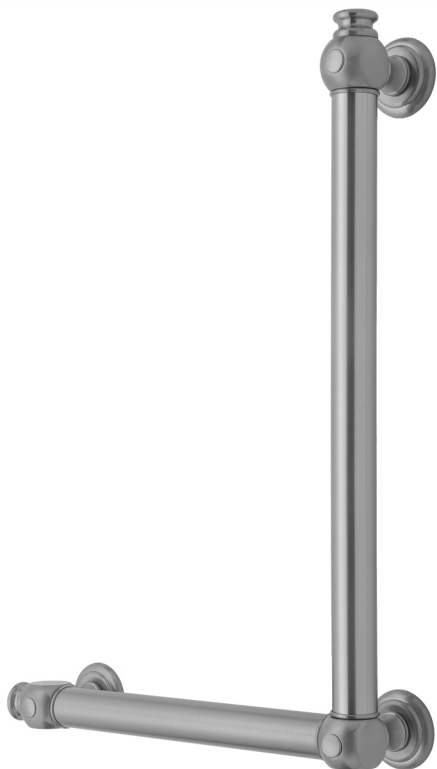

G60 16H x 12W 90° Left Hand Grab Bar

Model #: **G60-16H-12W-LH-**

FEATURES:

- ADA compliant when properly installed
- All brass construction, fully polished & plated
- All grab bars can be custom sized. Contact JACLO for pricing & availability
- Optional handshower sliders and toilet paper/wash cloth holders can be added only upon initial order
- Grab bars over 32" REQUIRE a middle post

AVAILABLE FINISHES:

Polished Chrome (PCH)	Satin Chrome (SC)	Bronze Umber (BU)
Satin Nickel (SN)	Pewter (PEW)	Caramel Bronze (CB)
Polished Nickel (PN)	Antique Brass (AB)	Antique Copper (ACU)
Oil-Rubbed Bronze (ORB)	Polished Brass (PB)	Polished Copper (PCU)
Vintage Bronze (VB)	Satin Brass (SB)	Rose Gold (RG)
Matte Black (MBK)	Satin Gold (SG)	Polished Gold (PG)
Black Nickel (BKN)	Bombay Gold (BG)	Jewelers Gold (JG)
Europa Bronze (EB)	White (WH)	Sedona Beige (SDB)
Tristan Brass (TB)	Unlacquered Brass (ULB)	Satin Cooper (SCU)

SPECIFICATION DRAWING:

BRASS LUXURY GRAB BAR			
PART. #	DESCRIPTION	A H	B W
G60-12H-12W	CENTER TO CENTER	12"	12"
G60-12H-16W	CENTER TO CENTER	12"	16"
G60-12H-24W	CENTER TO CENTER	12"	24"
G60-12H-32W	CENTER TO CENTER	12"	32"
G60-16H-12W	CENTER TO CENTER	16"	12"
G60-16H-16W	CENTER TO CENTER	16"	16"
G60-16H-24W	CENTER TO CENTER	16"	24"
G60-16H-32W	CENTER TO CENTER	16"	32"
G60-24H-12W	CENTER TO CENTER	24"	12"
G60-24H-16W	CENTER TO CENTER	24"	16"
G60-24H-24W	CENTER TO CENTER	24"	24"
G60-24H-32W	CENTER TO CENTER	24"	32"
G60-32H-12W	CENTER TO CENTER	32"	12"
G60-32H-16W	CENTER TO CENTER	32"	16"
G60-32H-24W	CENTER TO CENTER	32"	24"
G60-32H-32W	CENTER TO CENTER	32"	32"