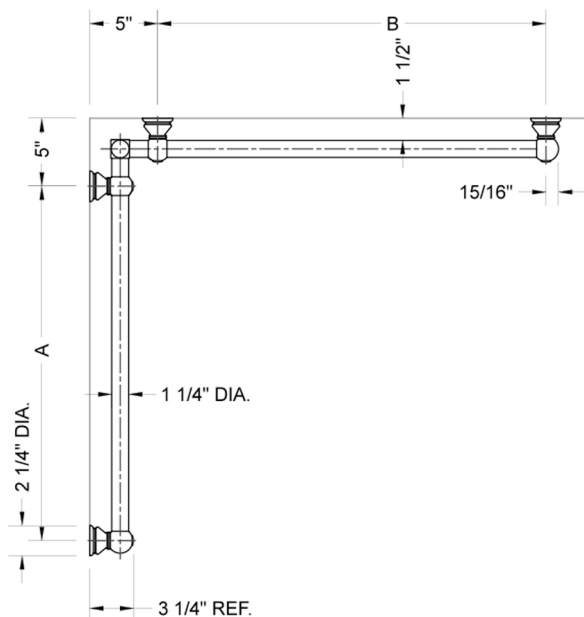

G30 16" x 48" Inside Corner Grab Bar

Model #: G30-16-48-IC-

FEATURES:

- ADA compliant when properly installed
- All brass construction, fully polished & plated
- All grab bars can be custom sized. Contact JACLO for pricing & availability
- Optional handshower sliders and toilet paper/wash cloth holders can be added only upon initial order
- Grab bars over 32" REQUIRE a middle post

SPECIFICATION DRAWING:

BRASS LUXURY GRAB BAR							
PART. #	DESCRIPTION	A	B	PART. #	DESCRIPTION	A	B
G30-12-12-IC	CENTER OF POST	12"	12"	G30-24-36-IC	CENTER OF POST	24"	36"
G30-12-16-IC	CENTER OF POST	12"	16"	G30-24-48-IC	CENTER OF POST	24"	48"
G30-12-24-IC	CENTER OF POST	12"	24"	G30-24-60-IC	CENTER OF POST	24"	60"
G30-12-32-IC	CENTER OF POST	12"	32"				
G30-12-36-IC	CENTER OF POST	12"	36"	G30-32-32-IC	CENTER OF POST	32"	32"
G30-12-48-IC	CENTER OF POST	12"	48"	G30-32-36-IC	CENTER OF POST	32"	36"
G30-12-60-IC	CENTER OF POST	12"	60"	G30-32-48-IC	CENTER OF POST	32"	48"
				G30-32-60-IC	CENTER OF POST	32"	60"
G30-16-16-IC	CENTER OF POST	16"	16"				
G30-16-24-IC	CENTER OF POST	16"	24"	G30-36-36-IC	CENTER OF POST	36"	36"
G30-16-32-IC	CENTER OF POST	16"	32"	G30-36-48-IC	CENTER OF POST	36"	48"
				G30-36-60-IC	CENTER OF POST	36"	60"
G30-16-36-IC	CENTER OF POST	16"	36"				
G30-16-48-IC	CENTER OF POST	16"	48"	G30-48-48-IC	CENTER OF POST	48"	48"
G30-16-60-IC	CENTER OF POST	16"	60"	G30-48-60-IC	CENTER OF POST	48"	60"
G30-24-24-IC	CENTER OF POST	24"	24"	G30-60-60-IC	CENTER OF POST	60"	60"
G30-24-32-IC	CENTER OF POST	24"	32"				