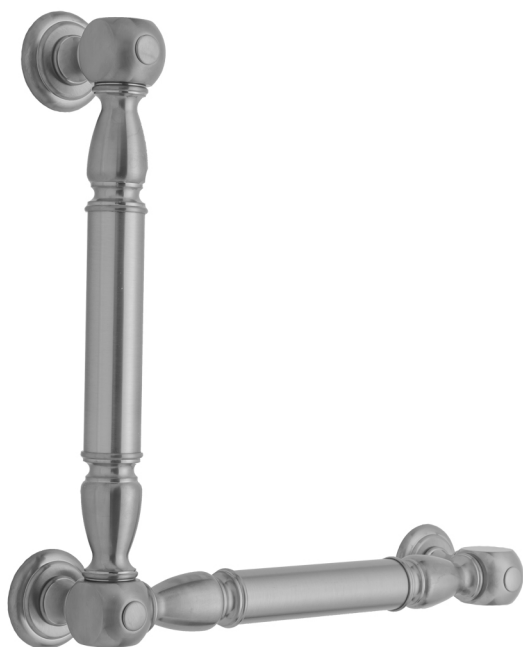

G20 16H x 32W 90° Right Hand Grab Bar

Model #: **G20-16H-32W-RH-**

FEATURES:

- ADA compliant when properly installed
- All brass construction, fully polished & plated
- All grab bars can be custom sized. Contact JACLO for pricing & availability
- Optional handshower sliders and toilet paper/wash cloth holders can be added only upon initial order
- Grab bars over 32" REQUIRE a middle post

AVAILABLE FINISHES:

Polished Chrome (PCH)	Satin Chrome (SC)	Bronze Umber (BU)
Satin Nickel (SN)	Pewter (PEW)	Caramel Bronze (CB)
Polished Nickel (PN)	Antique Brass (AB)	Antique Copper (ACU)
Oil-Rubbed Bronze (ORB)	Polished Brass (PB)	Polished Copper (PCU)
Vintage Bronze (VB)	Satin Brass (SB)	Rose Gold (RG)
Matte Black (MBK)	Satin Gold (SG)	Polished Gold (PG)
Black Nickel (BKN)	Bombay Gold (BG)	Jewelers Gold (JG)
Europa Bronze (EB)	White (WH)	Sedona Beige (SDB)
Tristan Brass (TB)	Unlacquered Brass (ULB)	Satin Cooper (SCU)

SPECIFICATION DRAWING:

BRASS LUXURY GRAB BAR			
PART. #	DESCRIPTION	A H	B W
G20-12H-12W	CENTER TO CENTER	12"	12"
G20-12H-16W	CENTER TO CENTER	12"	16"
G20-12H-24W	CENTER TO CENTER	12"	24"
G20-12H-32W	CENTER TO CENTER	12"	32"
G20-16H-12W	CENTER TO CENTER	16"	12"
G20-16H-16W	CENTER TO CENTER	16"	16"
G20-16H-24W	CENTER TO CENTER	16"	24"
G20-16H-32W	CENTER TO CENTER	16"	32"
G20-24H-12W	CENTER TO CENTER	24"	12"
G20-24H-16W	CENTER TO CENTER	24"	16"
G20-24H-24W	CENTER TO CENTER	24"	24"
G20-24H-32W	CENTER TO CENTER	24"	32"
G20-32H-12W	CENTER TO CENTER	32"	12"
G20-32H-16W	CENTER TO CENTER	32"	16"
G20-32H-24W	CENTER TO CENTER	32"	24"
G20-32H-32W	CENTER TO CENTER	32"	32"