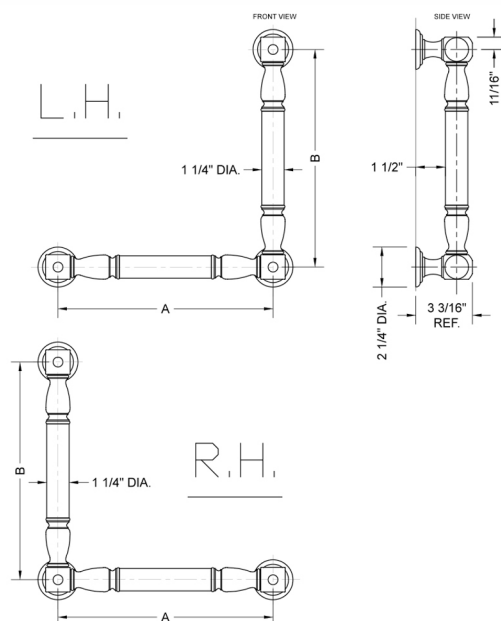

G20 16H x 32W 90° Right Hand Grab Bar

Model #: **G20-16H-32W-RH-**

FEATURES:

- ADA compliant when properly installed
- All brass construction, fully polished & plated
- All grab bars can be custom sized. Contact JACLO for pricing & availability
- Optional handshower sliders and toilet paper/wash cloth holders can be added only upon initial order
- Grab bars over 32" REQUIRE a middle post

SPECIFICATION DRAWING:

BRASS LUXURY GRAB BAR			
PART. #	DESCRIPTION	A H	B W
G20-12H-12W	CENTER TO CENTER	12"	12"
G20-12H-16W	CENTER TO CENTER	12"	16"
G20-12H-24W	CENTER TO CENTER	12"	24"
G20-12H-32W	CENTER TO CENTER	12"	32"
G20-16H-12W	CENTER TO CENTER	16"	12"
G20-16H-16W	CENTER TO CENTER	16"	16"
G20-16H-24W	CENTER TO CENTER	16"	24"
G20-16H-32W	CENTER TO CENTER	16"	32"
G20-24H-12W	CENTER TO CENTER	24"	12"
G20-24H-16W	CENTER TO CENTER	24"	16"
G20-24H-24W	CENTER TO CENTER	24"	24"
G20-24H-32W	CENTER TO CENTER	24"	32"
G20-32H-12W	CENTER TO CENTER	32"	12"
G20-32H-16W	CENTER TO CENTER	32"	16"
G20-32H-24W	CENTER TO CENTER	32"	24"
G20-32H-32W	CENTER TO CENTER	32"	32"