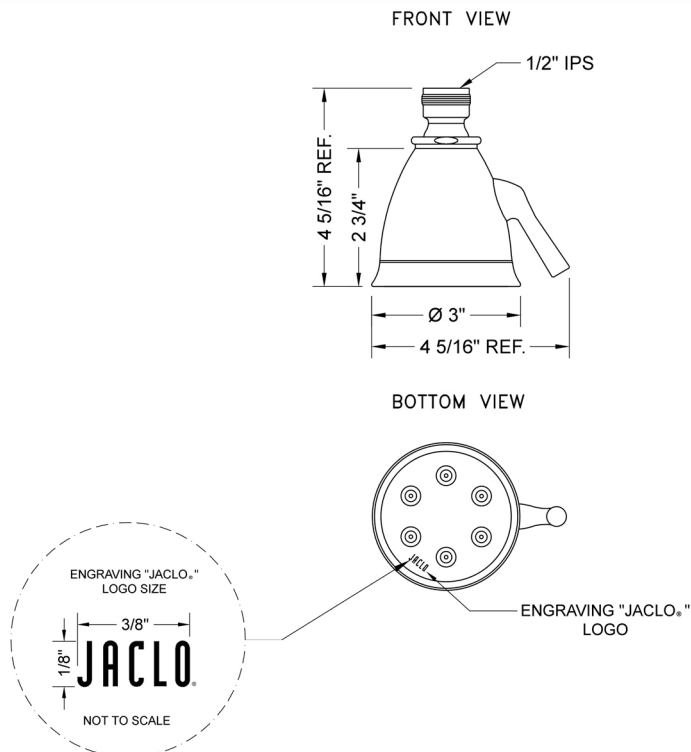

RETRO #2 Showerhead- 1.5 GPM

Model #: B738-1.5-

FEATURES:

- 2 3/4" Brass adjustable spray showerhead
- 1/2" IPS adjustable brass ball joint to adjust angle of showerhead
- 6 adjustable jets with 48 individual sprays
- Adjusts from wide to narrow rain
- Easy clean flush system
- Traditional flared bell design
- Available flow rates: 2.5, 2.0, 1.75 & 1.5 GPM

SPECIFICATION DRAWING:

SPRAY PATTERNS: