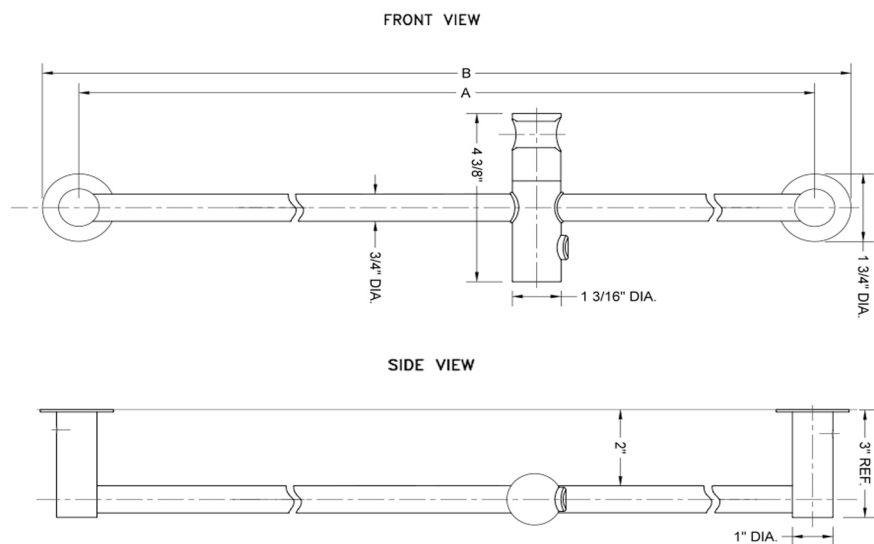

36" Contemporary Slim Wall Bar

Model #: 9636-

FEATURES:

- 36" Brass contemporary slim wall bar
- Adjustable handshower angle
- Push button slider easily moves up & down & side to side
- Conical end of hose sits in holder
- Mounting hardware included
- CLSD-95 soap dish for wall bar sold separately
- Custom lengths available. Contact JACLO for pricing & availability.

SPECIFICATION DRAWING:

DECORATIVE WALL BARS			
PART. #	DESCRIPTION	A	B
9624	24" WALL BAR	24"	25 3/4"
9630	30" WALL BAR	30"	31 3/4"
9636	36" WALL BAR	36"	37 3/4"