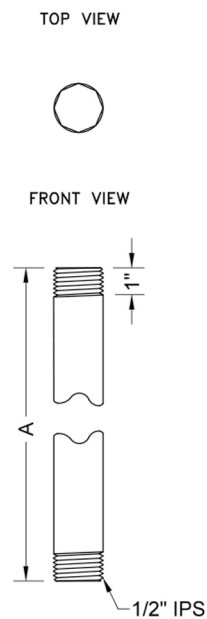

# 1/2" IPS x 60" Brass Vertical Drop Ceiling Nipple

**Model #: 801-12.60-**

**FEATURES:**

- Brass vertical drop ceiling shower arm
- 1/2" IPS x 60" length
- 1/2" escutcheons sold separately
- All custom lengths available. Contact JACLO for pricing & availability

**SPECIFICATION DRAWING:**

1/2" BRASS VERTICAL DROP CEILING NIPPLES		
PART. #	DESCRIPTION	A
801-12.4	1/2" IPS X 4"	4"
801-12.6	1/2" IPS X 6"	6"
801-12.12	1/2" IPS X 12"	12"
801-12.18	1/2" IPS X 18"	18"
801-12.24	1/2" IPS X 24"	24"
801-12.30	1/2" IPS X 30"	30"
801-12.36	1/2" IPS X 36"	36"
801-12.42	1/2" IPS X 42"	42"
801-12.48	1/2" IPS X 48"	48"
801-12.60	1/2" IPS X 60"	60"
801-12.72	1/2" IPS X 72"	72"