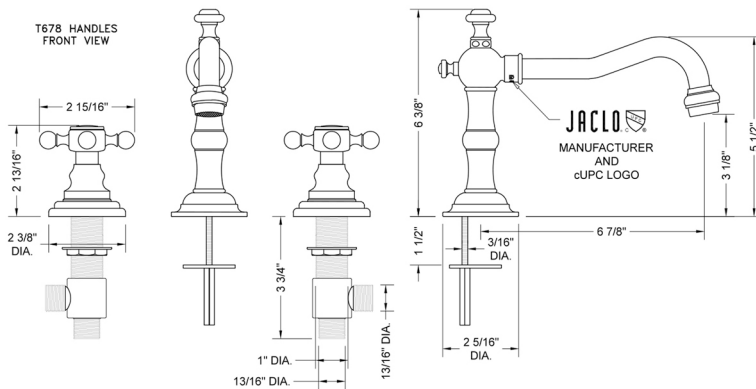

Roaring 20's Faucet with Ball Cross Handles- 1.2 GPM

Model #: 7830-T678-1.2-

FEATURES:

- All brass 8" - 12" widespread faucet includes brass pop-up drain with overflow
- 1/4 turn ceramic valves
- Swivel Spout (For Stationary Spout option, contact JACLO)
- Available Flow Rates: 1.5, 1.2 & 0.5 GPM. Additional flow rate (aerator) options available. Contact JACLO.
- 6 7/8" spout reach
- Spout Hole Size: 1" - 2"
- Valve Hole Size: 1 1/8" - 1 5/8"

SPECIFICATION DRAWING:

AVAILABLE HANDLES:

COMPLIANCES:

CEC

Complies with: ASME A112.18.1-2012/CSA B125.1-12