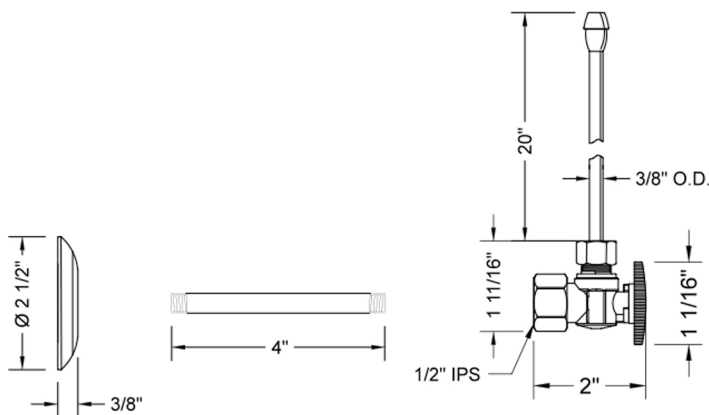

Quarter Turn Angle Pattern 1/2" IPS x 3/8" O.D. Faucet Supply Kit with Oval Handle, 20" Supply Tubes, Escutcheons

Model #: 616-8-62-

FEATURES:

- Complete Faucet Supply Kit
- Kit contains:
 - (2) Quarter Turn Angle Pattern 1/2" IPS x 3/8" O.D. Supply Valve with Oval Handle P/N 616-8
 - (2) 20" Copper Supply Tubes P/N 662
 - (2) Escutcheons P/N 741 (ULB P/N 6015)
 - (2) 1/2" Brass Nipples P/N 801-12.4

SPECIFICATION DRAWING:

COMPONENTS	
DESCRIPTION	QTY:
ANGLE VALVE - OVAL HANDLE	2
20" X 1/2" O.D. SUPPLY TUBE	2
2 1/2" SURE GRIP ESCUTCHEON	2
4" NIPPLE	2

AVAILABLE HANDLES: