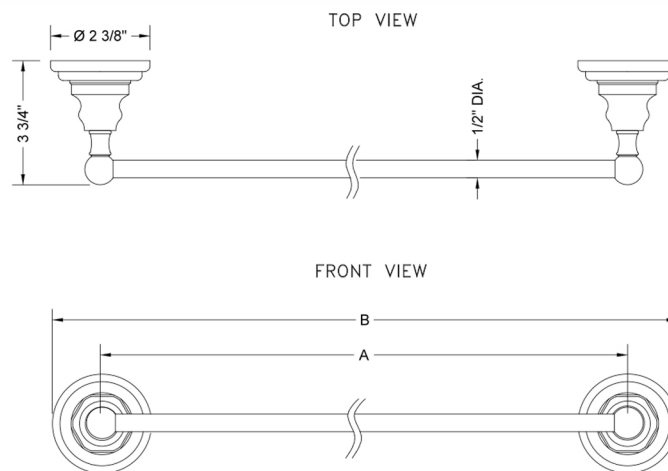

## 24" Roaring 20's / Westfield Towel Bar

**Model #: 4830-TB-24-**

### FEATURES:

- All brass 24" towel bar
- Universal mounting hardware included
- 3 3/4" projection
- Custom lengths available. Contact JACLO for pricing & availability.
- Able to be cut in the field

### SPECIFICATION DRAWING:

ROARING 20'S / WESTFIELD JACLO TOWEL BARS			
PART. #	DESCRIPTION	A	B
4830-TB-18-	18" ALL BRASS TOWEL BAR	18"	20 3/8"
4830-TB-24-	24" ALL BRASS TOWEL BAR	24"	26 3/8"