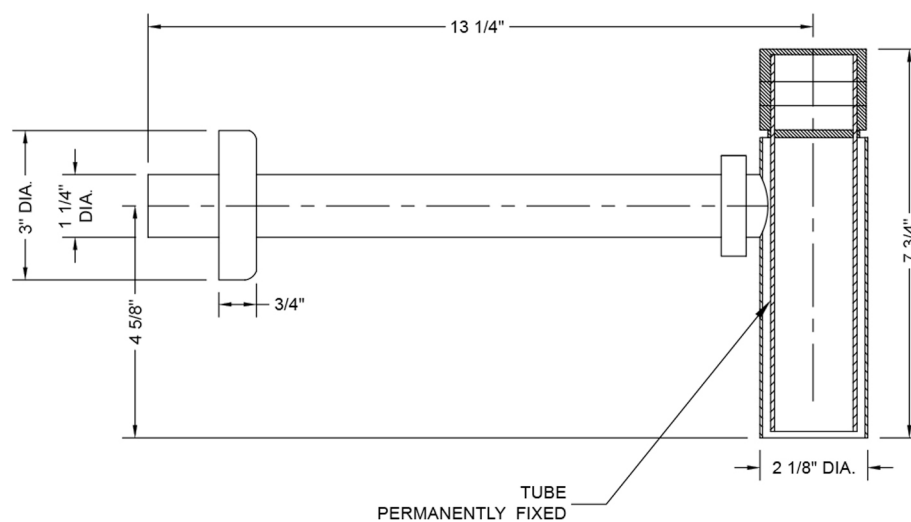

SPECIFICATION DRAWING:

COMPLIANCES:

Complies with: ASME A112.18.2-2015/CSA B125.2-15