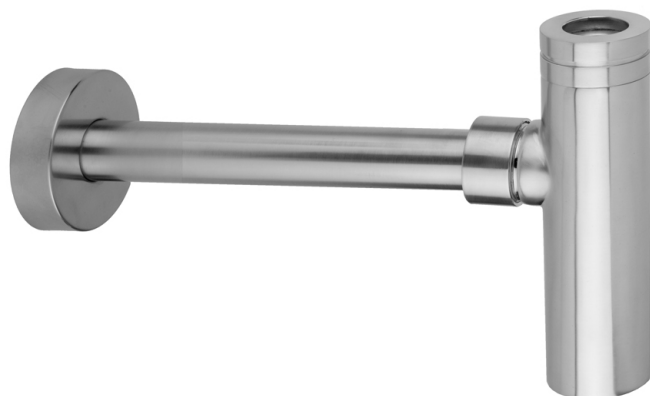

Decorative Round Trap - 1 1/4" Wall Outlet

Model #: 255-

FEATURES:

- Decorative round lavatory trap
- 1 1/4" wall outlet x 1 1/4" inlet
- All brass fully polished & plated
- Complements majority of collections
- Extension wall tubes available

AVAILABLE FINISHES:

Polished Chrome (PCH)	Satin Chrome (SC)	Bronze Umber (BU)
Satin Nickel (SN)	Pewter (PEW)	Caramel Bronze (CB)
Polished Nickel (PN)	Antique Brass (AB)	Antique Copper (ACU)
Oil-Rubbed Bronze (ORB)	Polished Brass (PB)	Polished Copper (PCU)
Vintage Bronze (VB)	Satin Brass (SB)	Rose Gold (RG)
Matte Black (MBK)	Satin Gold (SG)	Polished Gold (PG)
Black Nickel (BKN)	Bombay Gold (BG)	Jewelers Gold (JG)
Europa Bronze (EB)	White (WH)	Sedona Beige (SDB)
Tristan Brass (TB)	Unlacquered Brass (ULB)	Satin Cooper (SCU)