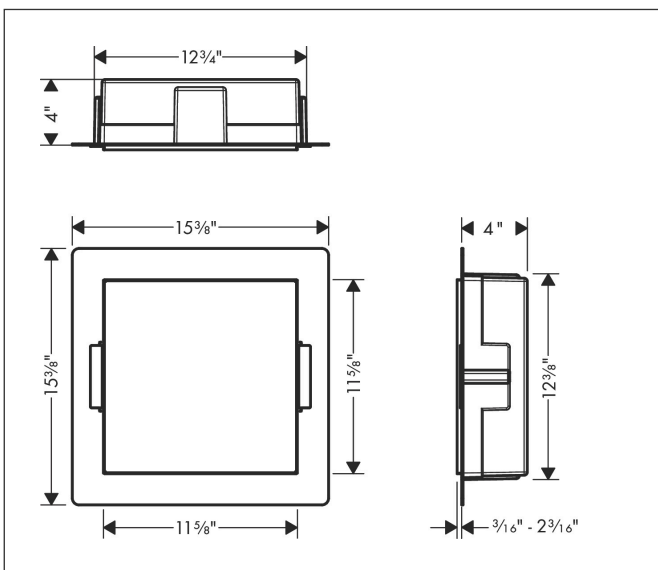

Brand hansgrohe
 Art. Name **XtraStoris Minimalistic** Wall niche frameless 12"x 12"x 4"
 Art. Nr. 56073800
 Surface Brushed Stainless Steel
 Pos. 1

Product Picture

Features

- Consists of: wall niche frameless, sealing set
- Installation depth: 100 mm
- Where to use: new construction, renovation
- Variable installation depth
- Easy to clean surface
- Installable flush with the wall or as a design element sticking out (up to 55 mm)
- frameless design
- suitable for use in wet areas
- easy adjustment to tile thickness
- Wall type: drywall construction, solid wall construction
- Material sealing set: Polystyrene (PS)
- Material wall niche: Stainless Steel 304 (1.4301)
- Dimensions wall niche: 300 x 300 x 100 mm (HxWxD)
- Required dimensions for sealing set: 313 x 325 x 100 mm (HxWxD)

Drawing

Technology