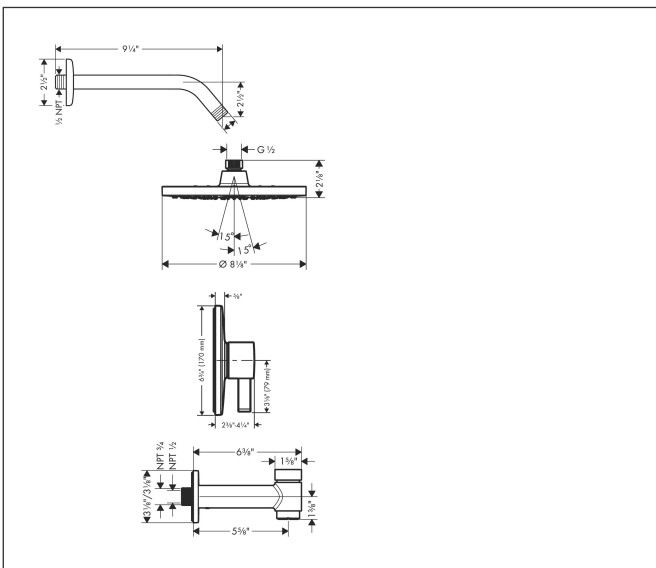

Drawing

Technology

Spray Types