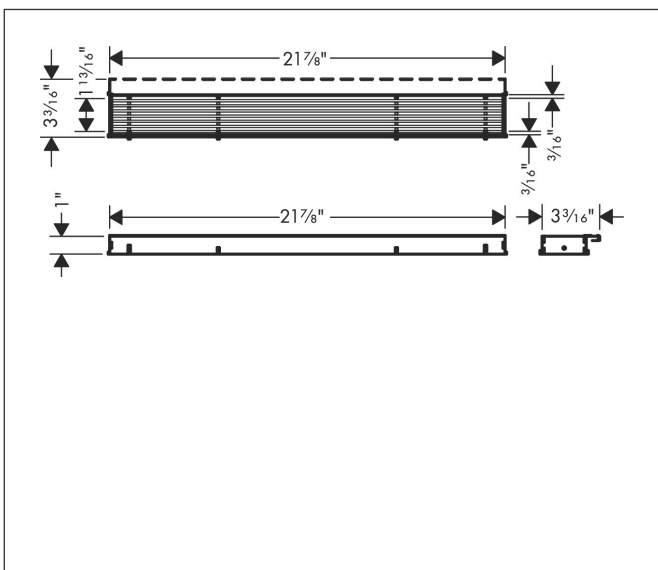

Brand	hansgrohe
Art. Name	RainDrain Match Boardwalk Trim 23 5/8" with Height Adjustable Frame
Art. Nr.	56115801
Surface	Brushed Stainless Steel
Pos.	1

Product Picture

Features

- Consists of: design trim, height adjustable frame, wall installation flange
- Mounting type: wall-mounted, free in the floor
- Easy to clean surface
- Easy adjustment to tile thickness with height adjustable frame (7 - 18 mm)
- Tile thickness: up to 18 mm
- Suitable for any type of tile
- Up to 60 l/min drainage capacity
- Where to use: new construction, renovation
- Grate removal tool allows easy removal of the trim
- Wall mounting possible
- tile inlay depth: 12 mm
- Grate material: Stainless Steel 304 (1.4301)
- Suitable for primary and secondary drainage
- Frame width: 62 mm

Drawing

Technology