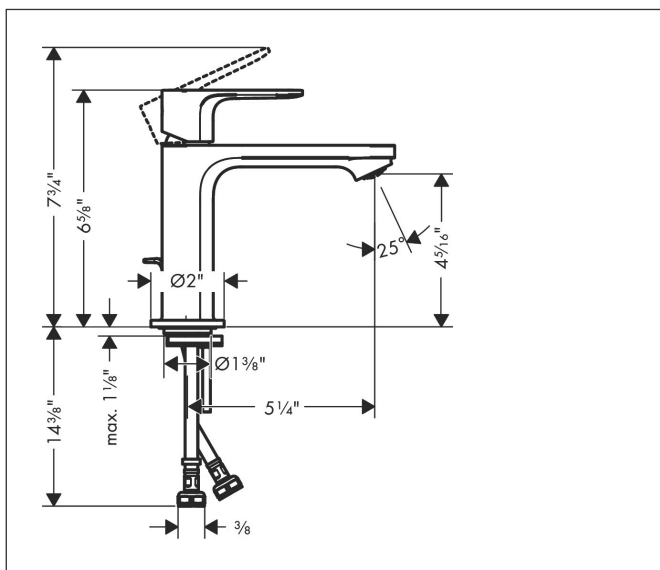

Brand hansgrohe
 Art. Name **Rebris S** Single-Hole Faucet 110 with Pop-Up Drain
 Art. Nr. 72517821
 Surface brushed nickel
 Pos. 1

Product Picture

Features

- Consists of: Single-handle faucet, Pop-up assembly
- Spout height: 109 mm
- Spray modes: Aerated spray
- Flow: 1.2 GPM (4.5 L/Min)
- Ceramic cartridge
- Includes pop-up drain
- Material waste set: Metal

Drawing

Technology