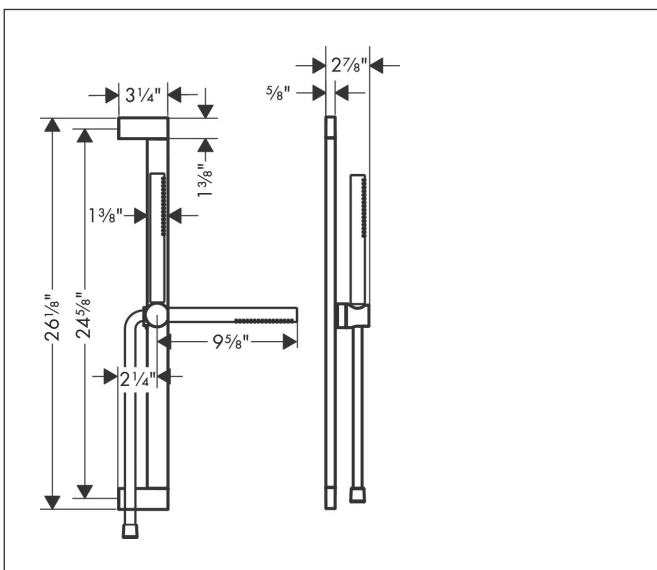

Brand hansgrohe
 Art. Name **Pulsify S** Wallbar Set 100 1-Jet 24", 2.5 GPM
 Art. Nr. 24372821
 Surface brushed nickel
 Pos. 1

Product Picture

Features

- Consists of: Baton handshower, Wallbar, Handshower hose, Slider
- Spray modes: PowderRain
- Flow: 2.5 GPM (9.5 L/Min)
- Pivot connector prevents hose from tangling
- Wall mounted: Fastens with screws

Drawing

Technology

Spray Types