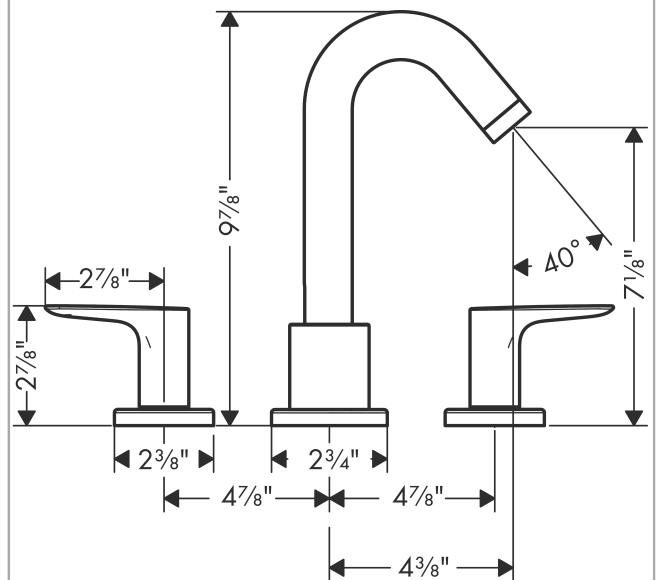

**Logis**

**3-Hole Roman Tub Set Trim**

Finishes : **chrome** Part no. : **71500001**

**Description**

**Features**

- 90° ceramic valves

**Item details**

List Price \$ 452.00

**Compliance**

**Product image**

**Scale drawing**

Logis

3-Hole Roman Tub Set Trim

Finishes : **chrome** Part no. : **71500001**

Exploded drawing

Year of production: >07/15

**Logis**

**3-Hole Roman Tub Set Trim**

Finishes : **chrome** Part no. : **71500001**

**Spare parts list**

Year of production: >07/15

Pos.	Description	Part no.	Price	PU
1	hollow set screw M6x6	97660000	-	1
2	handle fixing set	94184000	-	1
3	adapter for spout	88512000	-	1
4	escutcheon Ø 70 mm	97779000	-	1
5	escutcheon	31098000	-	1
6	set of color-rings cold / hot water	95819000	-	1
7	handle	92779000	-	1
8	aerator M24x1 (25 l/min)	92512000	-	1
a	spout cpl.	95463000	-	1