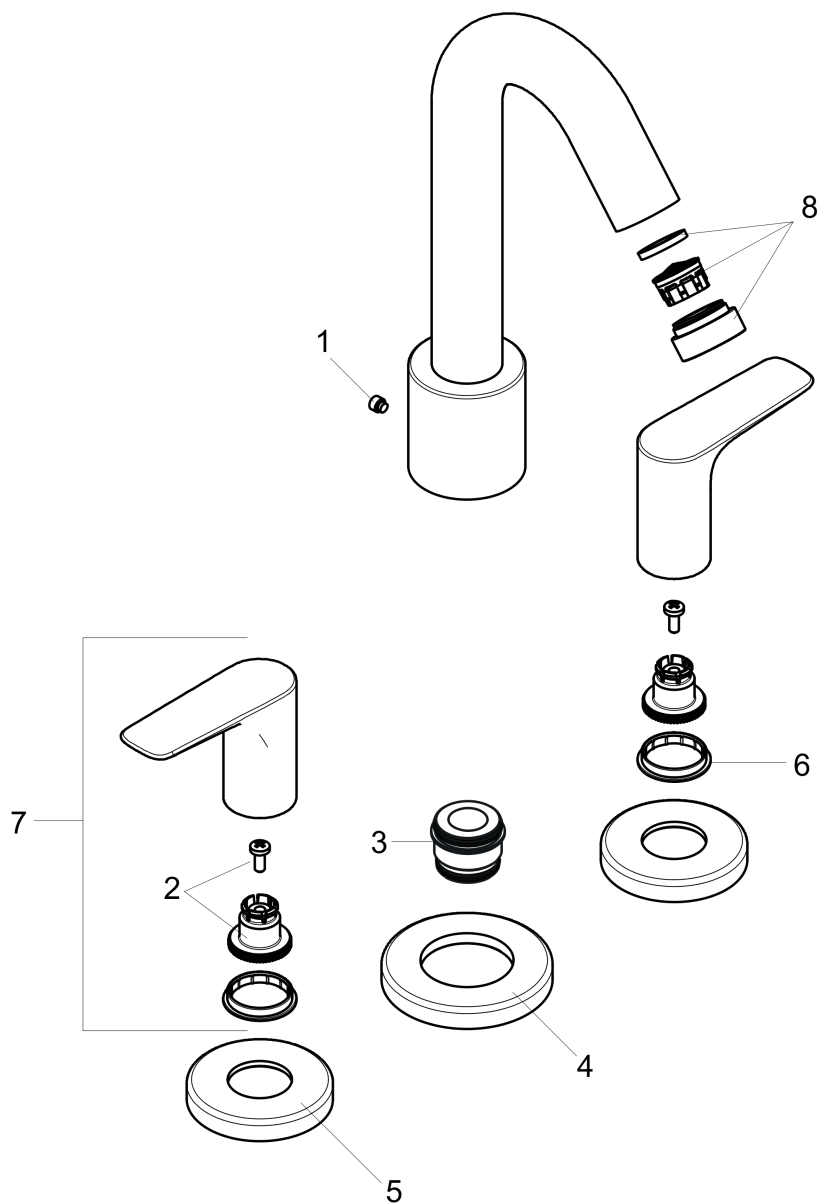

**Logis**

**3-Hole Roman Tub Set Trim**

Finishes : **chrome** Part no. : **71500001**

**Description**

**Features**

- 90° ceramic valves

**Item details**

List Price \$ 452.00

**Compliance**

**Product image**

**Scale drawing**

Logis

3-Hole Roman Tub Set Trim

Finishes : **chrome** Part no. : **71500001**

Exploded drawing

Year of production: >07/15

**Logis**

**3-Hole Roman Tub Set Trim**

Finishes : **chrome** Part no. : **71500001**

**Spare parts list**

Year of production: >07/15

Pos.	Description	Part no.	Price	PU
1	hollow set screw M6x6	97660000	-	1
2	handle fixing set	94184000	-	1
3	adapter for spout	88512000	-	1
4	escutcheon Ø 70 mm	97779000	-	1
5	escutcheon	31098000	-	1
6	set of color-rings cold / hot water	95819000	-	1
7	handle	92779000	-	1
8	aerator M24x1 (25 l/min)	92512000	-	1
a	spout cpl.	95463000	-	1