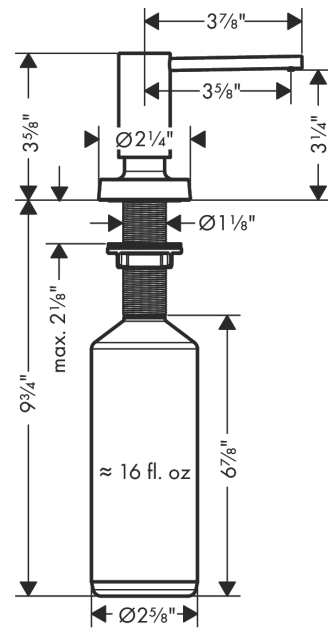

Soap Dispenser, Talis

Finishes : **chrome** Part no. : **40448001**

Description

Features

- metal
- bottle capacity 16 oz
- 1 7/8" maximum counter depth

Item details

List Price \$ 65.00

Compliance

Product image

Scale drawing

Soap Dispenser, Talis

Finishes : **chrome** Part no. : **40448001**

Exploded drawing

Year of production: >01/19

Soap Dispenser, Talis

Finishes : **chrome** Part no. : **40448001**

Spare parts list

Year of production: >01/19

Pos.	Description	Part no.	Price	PU
1	pump	93283000	-	1
2	bottle for lotion dispenser	93278000	-	1
3	escutcheon	93285000	-	1