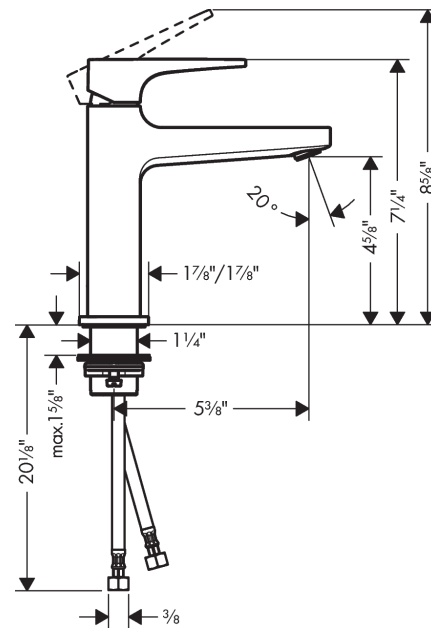

**Metropol**  
**Single-Hole Faucet 110 with Lever Handle, 1.2 GPM**  
 Finishes : **brushed nickel** Part no. : **32510821**

**Description**

**Features**

- Aerated spray
- Flow: 1.2 GPM (4.5 L/Min)
- Ceramic cartridge

**Item details**

List Price \$ 433.00

**Technology**

**Compliance**

**Product image**

**Scale drawing**

**Metropol**  
**Single-Hole Faucet 110 with Lever Handle, 1.2 GPM**  
 Finishes : **brushed nickel**    Part no. : **32510821**

Exploded drawing

Year of production: >01/18

**Metropol**  
**Single-Hole Faucet 110 with Lever Handle, 1.2 GPM**  
 Finishes : **brushed nickel** Part no. : **32510821**