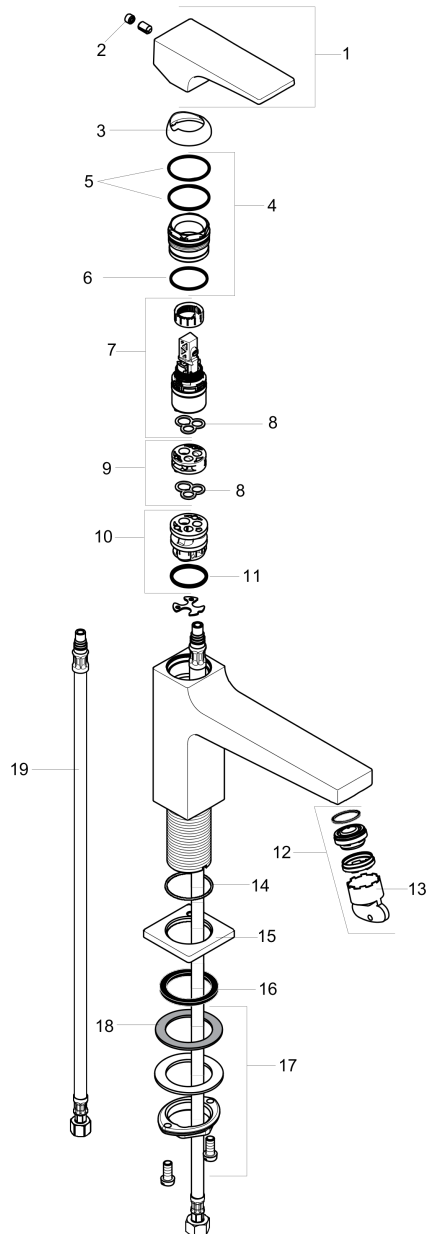

**Item details**

List Price \$ 433.00

**Technology**

**Compliance**

**Product image**

**Scale drawing**

**Metropol**  
**Single-Hole Faucet 110 with Lever Handle, 1.2 GPM**  
 Finishes : **brushed nickel**    Part no. : **32510821**

Exploded drawing

Year of production: >01/18

**Metropol**  
**Single-Hole Faucet 110 with Lever Handle, 1.2 GPM**  
 Finishes : **brushed nickel** Part no. : **32510821**

## Spare parts list

Year of production: >01/18

| Pos. | Description                       | Part no. | Price | PU |
|------|-----------------------------------|----------|-------|----|
| 1    | handle                            | 92995820 | -     | 1  |
| 2    | screw cover                       | 95704000 | -     | 1  |
| 3    | flange                            | 92625820 | -     | 1  |
| 4    | nut                               | 92689000 | -     | 1  |
| 5    | O-ring 27x1,5                     | 92527000 | -     | 1  |
| 6    | O-ring 25x1,5                     | 98146000 | -     | 1  |
| 7    | cartridge, assy                   | 95973001 | -     | 1  |
| 8    | seal                              | 98865000 | -     | 1  |
| 9    | adapter for cartridge             | 92628000 | -     | 1  |
| 10   | adapter for cartridge             | 98866000 | -     | 1  |
| 11   | O-ring 23x2                       | 98398000 | -     | 1  |
| 12   | aerator M24x1 (4,5 l/min)         | 93202000 | -     | 1  |
| 13   | service tool                      | 95661000 | -     | 1  |
| 14   | O-ring 32x1,5                     | 92936000 | -     | 1  |
| 15   | escutcheon                        | 93048820 | -     | 1  |
| 16   | flat seal                         | 98749000 | -     | 1  |
| 17   | fixing set (Ø 32)                 | 13961000 | -     | 1  |
| 18   | lever collar                      | 97548000 | -     | 1  |
| 19   | connection hose 23½" M8x0,75 3/8" | 98600001 | -     | 1  |