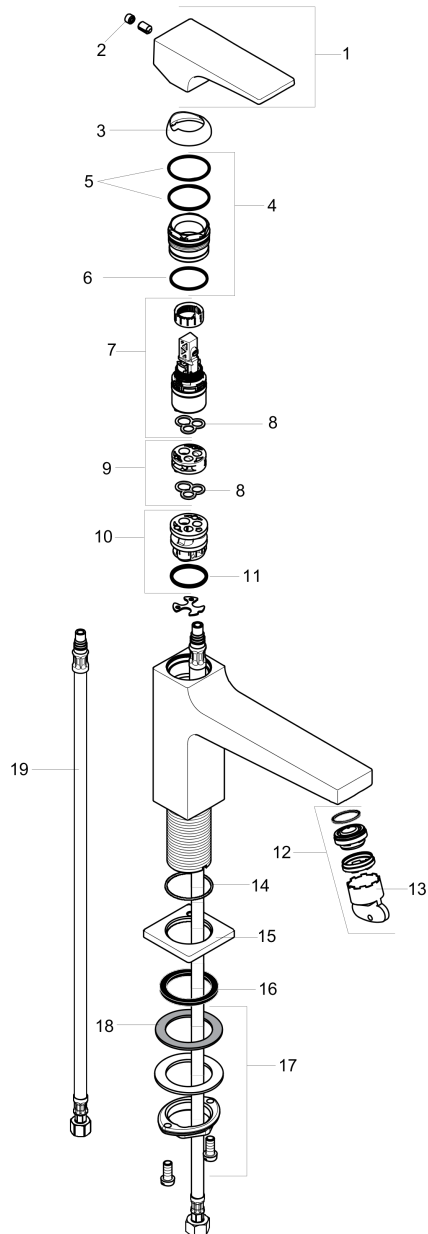

**Metropol**  
**Single-Hole Faucet 110 with Lever Handle, 1.2 GPM**  
 Finishes : **chrome** Part no. : **32510001**

**Description**

**Features**

- Aerated spray
- Flow: 1.2 GPM (4.5 L/Min)
- Ceramic cartridge

**Item details**

List Price \$ 361.00

**Technology**

**Compliance**

**Product image**

**Scale drawing**

**Metropol**  
**Single-Hole Faucet 110 with Lever Handle, 1.2 GPM**  
 Finishes : **chrome** Part no. : **32510001**

Exploded drawing

Year of production: >01/18

**Metropol**  
**Single-Hole Faucet 110 with Lever Handle, 1.2 GPM**  
 Finishes : **chrome** Part no. : **32510001**

### Spare parts list

Year of production: >01/18

Pos.	Description	Part no.	Price	PU
1	handle	92995000	-	1
2	screw cover	95704000	-	1
3	flange	92625000	-	1
4	nut	92689000	-	1
5	O-ring 27x1,5	92527000	-	1
6	O-ring 25x1,5	98146000	-	1
7	cartridge, assy	95973001	-	1
8	seal	98865000	-	1
9	adapter for cartridge	92628000	-	1
10	adapter for cartridge	98866000	-	1
11	O-ring 23x2	98398000	-	1
12	aerator M24x1 (4,5 l/min)	93202000	-	1
13	service tool	95661000	-	1
14	O-ring 32x1,5	92936000	-	1
15	escutcheon	93048000	-	1
16	flat seal	98749000	-	1
17	fixing set (Ø 32)	13961000	-	1
18	lever collar	97548000	-	1
19	connection hose 23½" M8x0,75 3/8"	98600001	-	1