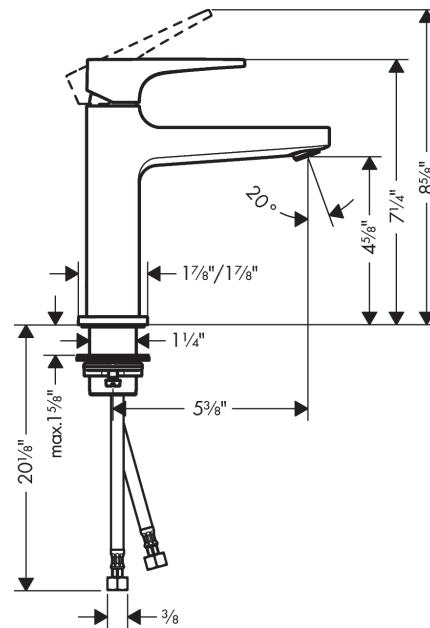

**Metropol**  
**Single-Hole Faucet 110 with Lever Handle, 1.2 GPM**  
 Finishes : **chrome** Part no. : **32510001**

**Description**

**Features**

- Aerated spray
- Flow: 1.2 GPM (4.5 L/Min)
- Ceramic cartridge

**Item details**

List Price \$ 361.00

**Technology**

**Compliance**

**Product image**

**Scale drawing**

**Metropol**  
**Single-Hole Faucet 110 with Lever Handle, 1.2 GPM**  
 Finishes : **chrome** Part no. : **32510001**

Exploded drawing

Year of production: >01/18

**Metropol**  
**Single-Hole Faucet 110 with Lever Handle, 1.2 GPM**  
 Finishes : **chrome** Part no. : **32510001**

### Spare parts list

Year of production: >01/18

Pos.	Description	Part no.	Price	PU
1	handle	92995000	-	1
2	screw cover	95704000	-	1
3	flange	92625000	-	1
4	nut	92689000	-	1
5	O-ring 27x1,5	92527000	-	1
6	O-ring 25x1,5	98146000	-	1
7	cartridge, assy	95973001	-	1
8	seal	98865000	-	1
9	adapter for cartridge	92628000	-	1
10	adapter for cartridge	98866000	-	1
11	O-ring 23x2	98398000	-	1
12	aerator M24x1 (4,5 l/min)	93202000	-	1
13	service tool	95661000	-	1
14	O-ring 32x1,5	92936000	-	1
15	escutcheon	93048000	-	1
16	flat seal	98749000	-	1
17	fixing set (Ø 32)	13961000	-	1
18	lever collar	97548000	-	1
19	connection hose 23½" M8x0,75 3/8"	98600001	-	1