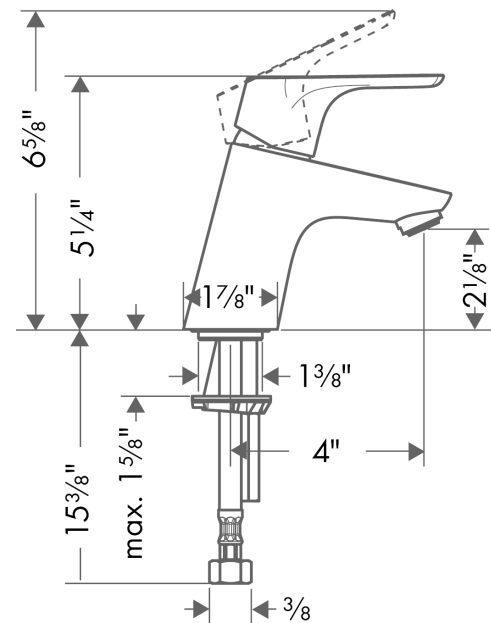

Focus

Single-Hole Faucet 70, 1.0 GPM

Finishes : **chrome** Part no. : **31952001**

Description

Features

- Aerated spray
- Flow: 1.0 GPM (3.8 L/Min)
- Ceramic cartridge

Item details

List Price \$ 193.00

Technology

Compliance

Product image

Scale drawing

Focus
Single-Hole Faucet 70, 1.0 GPM
 Finishes : **chrome** Part no. : **31952001**

Exploded drawing

Year of production: >01/14

Focus**Single-Hole Faucet 70, 1.0 GPM**Finishes : **chrome** Part no. : **31952001****Spare parts list**

Year of production: >01/14

Pos.	Description	Part no.	Price	PU
1	handle	98532000	-	1
2	screw cover	96338000	-	1
3	flange	97406000	-	1
4	nut	97209000	-	1
5	cartridge, assy	92730000	-	1
6	locking screw for handle	95140000	-	1
7	adapter for cartridge	98750000	-	1
8	O-Ring 30x2	98186000	-	1
9	O-ring 35x2	92604000	-	1
10	aerator M24x1	98453000	-	1
11	seal Ø 42	98722000	-	1
12	fixing set	88508000	-	1
13	connection hose 18½" M8x0,75 3/8"	96321001	-	1
14	seal	95008000	-	1