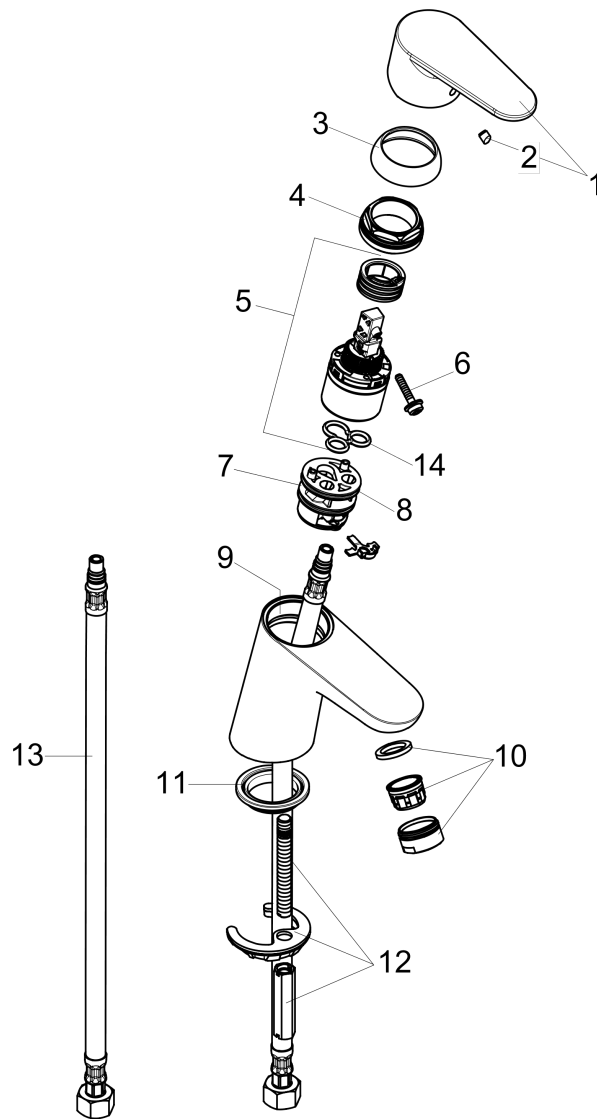

Focus

Single-Hole Faucet 70, 1.0 GPM

Finishes : **chrome** Part no. : **31952001**

Description

Features

- Aerated spray
- Flow: 1.0 GPM (3.8 L/Min)
- Ceramic cartridge

Item details

List Price \$ 193.00

Technology

Compliance

Product image

Scale drawing

Focus
Single-Hole Faucet 70, 1.0 GPM
 Finishes : **chrome** Part no. : **31952001**

Exploded drawing

Year of production: >01/14

Focus**Single-Hole Faucet 70, 1.0 GPM**Finishes : **chrome** Part no. : **31952001****Spare parts list**

Year of production: >01/14

Pos.	Description	Part no.	Price	PU
1	handle	98532000	-	1
2	screw cover	96338000	-	1
3	flange	97406000	-	1
4	nut	97209000	-	1
5	cartridge, assy	92730000	-	1
6	locking screw for handle	95140000	-	1
7	adapter for cartridge	98750000	-	1
8	O-Ring 30x2	98186000	-	1
9	O-ring 35x2	92604000	-	1
10	aerator M24x1	98453000	-	1
11	seal Ø 42	98722000	-	1
12	fixing set	88508000	-	1
13	connection hose 18½" M8x0,75 3/8"	96321001	-	1
14	seal	95008000	-	1