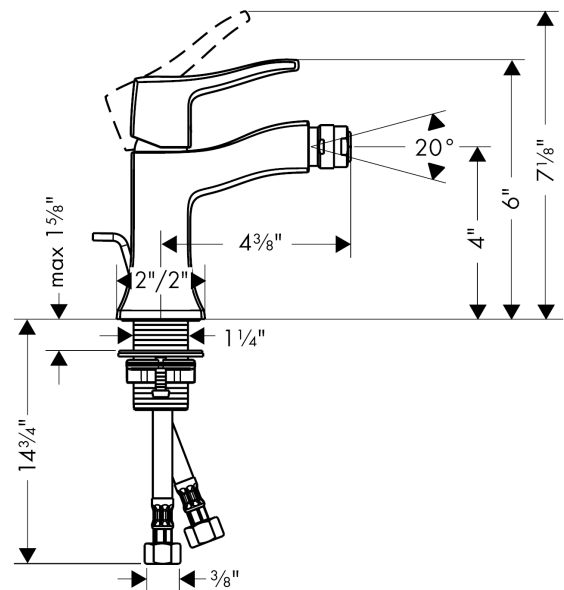

Metris C
Single-Hole Bidet Faucet
 Finishes : **chrome** Part no. : **31275001**

Description

Features

- Pivoting aerator
- Ceramic cartridge
- Includes pop-up drain

Item details

List Price \$ 366.00

Compliance

Product image

Scale drawing

Metris C
Single-Hole Bidet Faucet
 Finishes : **chrome** Part no. : **31275001**

Exploded drawing

Year of production: >04/09

Metris C**Single-Hole Bidet Faucet**Finishes : **chrome** Part no. : **31275001****Spare parts list**

Year of production: >04/09

Pos.	Description	Part no.	Price	PU
1	handle	31291000	-	1
2	screw cover	96338000	-	1
3	flange	98863000	-	1
4	nut	98864000	-	1
5	cartridge, assy	97685000	-	1
6	locking screw for handle	95140000	-	1
7	seal	98865000	-	1
8	adapter for cartridge	98866000	-	1
9	aerator M24x1 (7 l/min)	13085000	-	1
10	fixing set (Ø 32)	13961000	-	1
11	pull rod	96657000	-	1
12	connection hose 18½" M8x0,75 3/8"	96321001	-	1
a	ball joint	92036000	-	1
b	pop up waste	88509000	-	1
c	fixation extension 35 mm	13898000	-	1