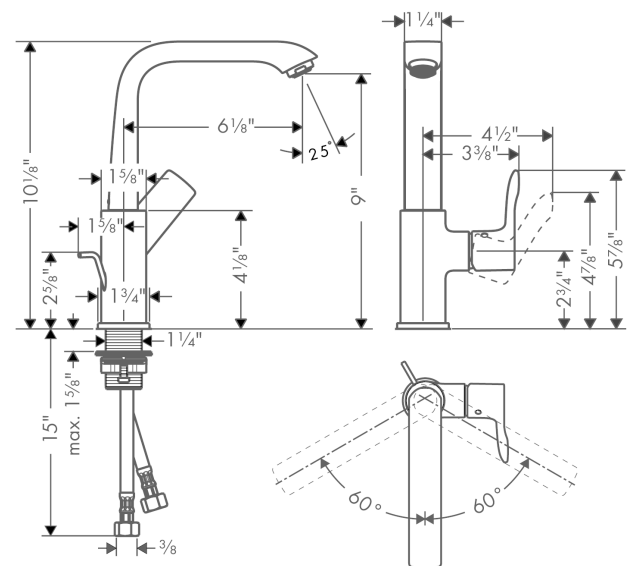

Metris

Single-Hole Faucet 230 with Swivel Spout and Pop-Up Drain, 1.2 GPM

Finishes : **brushed nickel** Part no. : **31087821**

Description

Features

- Swivel range 120°
- Aerated spray
- Flow: 1.2 GPM (4.5 L/Min)
- Ceramic cartridge
- Includes pop-up drain

Item details

List Price \$ 564.00

Technology

Compliance

Product image

Scale drawing

Metris

Single-Hole Faucet 230 with Swivel Spout and Pop-Up Drain, 1.2 GPM

Finishes : **brushed nickel** Part no. : **31087821**

Spare parts list

Year of production: >07/16

Pos.	Description	Part no.	Price	PU
1	handle	95761820	-	1
2	flange	95493820	-	1
3	nut	95178000	-	1
4	cartridge, assy	95973001	-	1
5	locking screw for handle	95140000	-	1
6	seal	98865000	-	1
7	aerator M24x1 (4,5 l/min)	92877820	-	1
8	sealing set	92646000	-	1
9	axialring	97558000	-	1
10	screw	97662000	-	1
11	O-Ring 14x2,5	98189000	-	1
12	fixing set (Ø 32)	13961000	-	1
13	connection hose 18½" M8x0,75 3/8"	96321001	-	1
14	pull rod	96657820	-	1
a	pop up waste	88509820	-	1