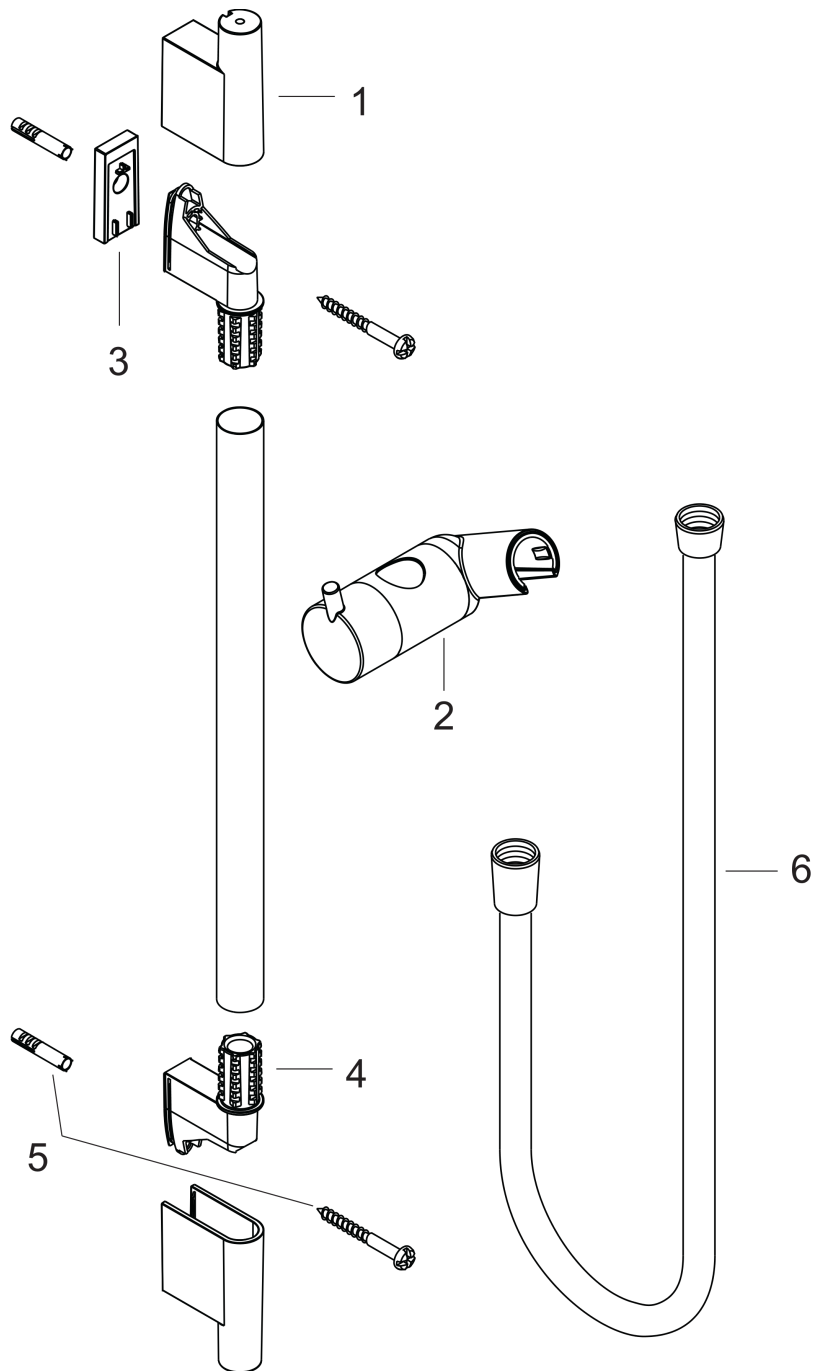

**Unica**

**Wallbar S, 24"**

Finishes : **chrome**    Part no. : **28632000**

**Description**

**Features**

- consists of: Wallbar, Handshower hose, Slider
- Brass wallbar
- Angle-adjustable holder pivots left and right, slides easily and locks in place

**Item details**

List Price \$ 181.00

**Compliance**

**Product image**

**Scale drawing**

Unica

Wallbar S, 24"

Finishes : chrome

Part no. : 28632000

Exploded drawing

Year of production: >04/05

**Unica**  
**Wallbar S, 24"**  
 Finishes : **chrome**    Part no. : **28632000**

**Spare parts list**

Year of production: >04/05

<b>Pos.</b>	<b>Description</b>	<b>Part no.</b>	<b>Price</b>	<b>PU</b>
1	cover	97709000	-	1
2	support, assy	97651000	-	1
3	tile-matching-disk	97450000	-	1
4	wall support	96275000	-	1
5	mounting set	96179000	-	1
6	shower hose Isiflex'B 1,60 m	28276000	-	1