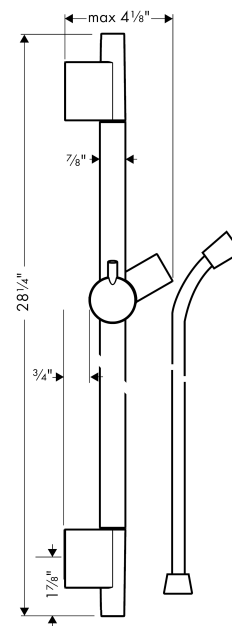

**Unica**

**Wallbar S, 24"**

Finishes : **chrome**    Part no. : **28632000**

**Description**

**Features**

- consists of: Wallbar, Handshower hose, Slider
- Brass wallbar
- Angle-adjustable holder pivots left and right, slides easily and locks in place

**Item details**

List Price \$ 181.00

**Compliance**

**Product image**

**Scale drawing**

Unica

Wallbar S, 24"

Finishes : chrome

Part no. : 28632000

Exploded drawing

Year of production: >04/05

**Unica**  
**Wallbar S, 24"**  
 Finishes : **chrome**    Part no. : **28632000**

**Spare parts list**

Year of production: >04/05

<b>Pos.</b>	<b>Description</b>	<b>Part no.</b>	<b>Price</b>	<b>PU</b>
1	cover	97709000	-	1
2	support, assy	97651000	-	1
3	tile-matching-disk	97450000	-	1
4	wall support	96275000	-	1
5	mounting set	96179000	-	1
6	shower hose Isiflex'B 1,60 m	28276000	-	1