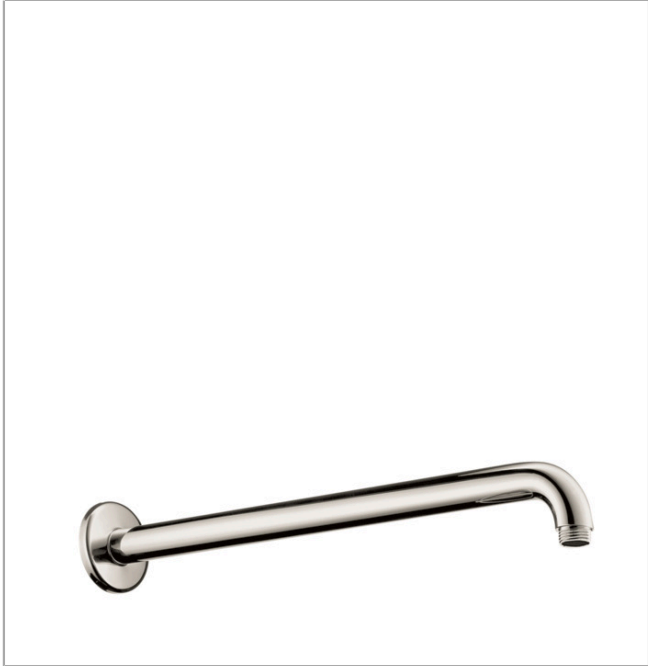

Showerarm Raindance 15"

Finishes : **polished nickel** Part no. : **27413831**

Description

Features

- Brass
- 1/2" NPT
- Escutcheon

Item details

List Price \$ 193.00

Compliance

Product image

Scale drawing