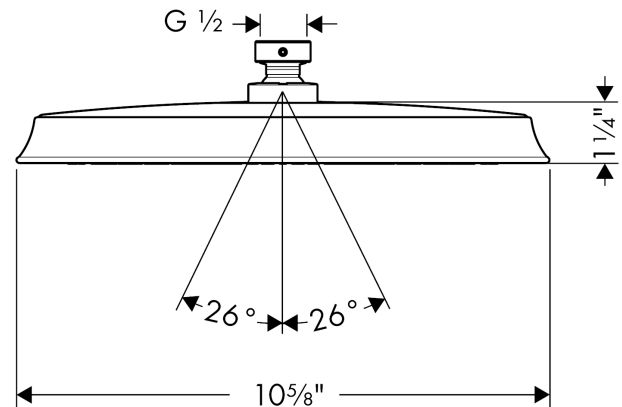

**Raindance Classic  
Showerhead 240 1-Jet, 2.0 GPM**

Finishes : **polished nickel** Part no. : **27377831**

**Description**

**Features**

- 140 no-clog spray channels
- Spray modes: Rain
- Flow: 2.0 GPM (7.6 L/Min)
- Fully-finished matching spray face
- Spray face removable for cleaning

**Item details**

List Price \$ 829.00

**Technology**

**Compliance**

**Product image**

**Scale drawing**

**Raindance Classic**

**Showerhead 240 1-Jet, 2.0 GPM**

Finishes : **polished nickel**    Part no. : **27377831**

**Exploded drawing**

Year of production: >01/18

**Raindance Classic**  
**Showerhead 240 1-Jet, 2.0 GPM**  
 Finishes : **polished nickel**    Part no. : **27377831**