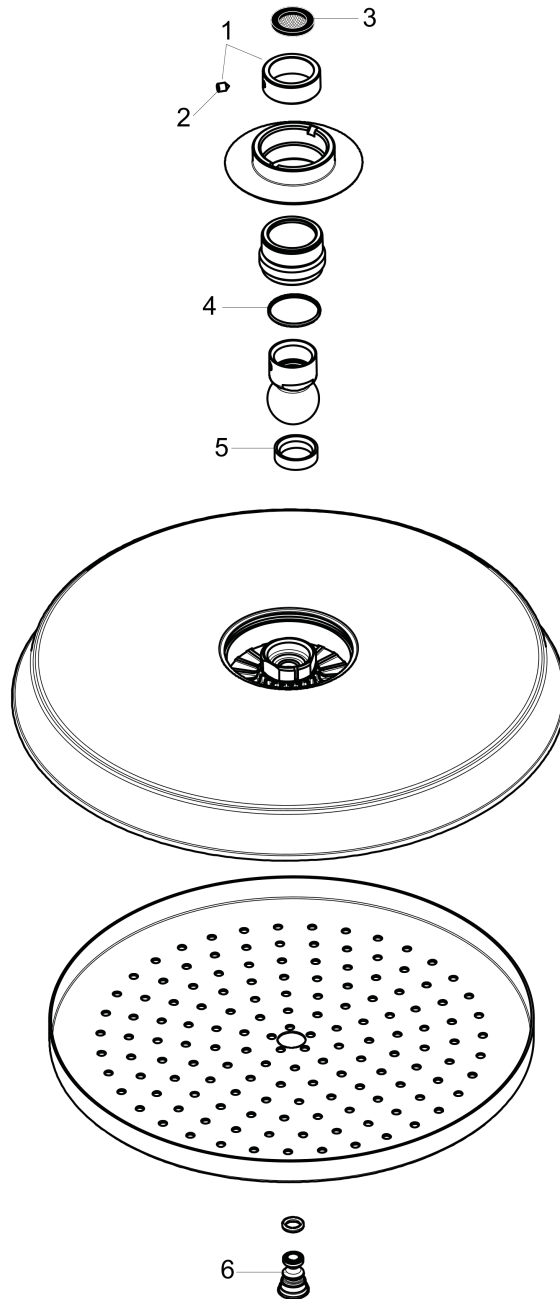

**Raindance Classic  
Showerhead 240 1-Jet, 2.0 GPM**

Finishes : **polished nickel** Part no. : **27377831**

**Description**

**Features**

- 140 no-clog spray channels
- Spray modes: Rain
- Flow: 2.0 GPM (7.6 L/Min)
- Fully-finished matching spray face
- Spray face removable for cleaning

**Item details**

List Price \$ 829.00

**Technology**

**Compliance**

**Product image**

**Scale drawing**

**Raindance Classic**

**Showerhead 240 1-Jet, 2.0 GPM**

Finishes : **polished nickel**    Part no. : **27377831**

**Exploded drawing**

Year of production: >01/18

**Raindance Classic**  
**Showerhead 240 1-Jet, 2.0 GPM**  
 Finishes : **polished nickel**    Part no. : **27377831**

**Spare parts list**

Year of production: >01/18

<b>Pos.</b>	<b>Description</b>	<b>Part no.</b>	<b>Price</b>	<b>PU</b>
1	lock washer	98942000	-	1
2	hollow set screw M4x6	97767000	-	1
3	filter packing	94246000	-	1
4	lever collar	97536000	-	1
5	seal	97606000	-	1
6	air jet (Eco)	95795830	-	1