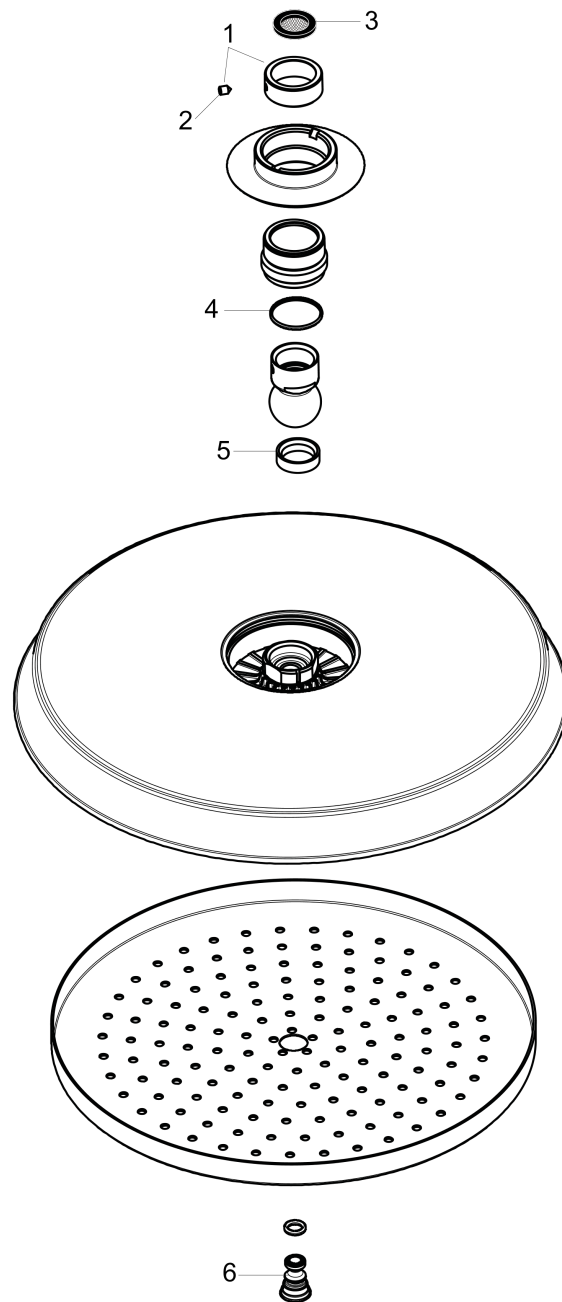

**Raindance Classic**  
**Showerhead 240 1-Jet, 2.0 GPM**  
 Finishes : **chrome** Part no. : **27377001**

**Description**

**Features**

- 140 no-clog spray channels
- Spray modes: Rain
- Flow: 2.0 GPM (7.6 L/Min)
- Fully-finished matching spray face
- Spray face removable for cleaning

**Item details**

List Price \$ 721.00

**Technology**

**Compliance**

**Product image**

**Scale drawing**

**Raindance Classic**  
**Showerhead 240 1-Jet, 2.0 GPM**  
Finishes : **chrome**    Part no. : **27377001**

Exploded drawing

Year of production: >01/18

**Raindance Classic**  
**Showerhead 240 1-Jet, 2.0 GPM**  
 Finishes : **chrome**    Part no. : **27377001**

**Spare parts list**

Year of production: >01/18

<b>Pos.</b>	<b>Description</b>	<b>Part no.</b>	<b>Price</b>	<b>PU</b>
1	lock washer	98942000	-	1
2	hollow set screw M4x6	97767000	-	1
3	filter packing	94246000	-	1
4	lever collar	97536000	-	1
5	seal	97606000	-	1
6	air jet (Eco)	95795000	-	1