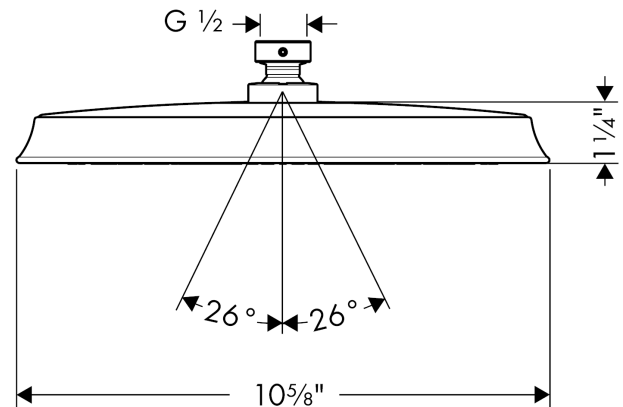

**Raindance Classic**  
**Showerhead 240 1-Jet, 2.0 GPM**  
 Finishes : **chrome** Part no. : **27377001**

**Description**

**Features**

- 140 no-clog spray channels
- Spray modes: Rain
- Flow: 2.0 GPM (7.6 L/Min)
- Fully-finished matching spray face
- Spray face removable for cleaning

**Item details**

List Price \$ 721.00

**Technology**

**Compliance**

**Product image**

**Scale drawing**

**Raindance Classic**  
**Showerhead 240 1-Jet, 2.0 GPM**  
Finishes : **chrome**    Part no. : **27377001**

Exploded drawing

Year of production: >01/18

**Raindance Classic**  
**Showerhead 240 1-Jet, 2.0 GPM**  
 Finishes : **chrome**    Part no. : **27377001**

**Spare parts list**

Year of production: >01/18

<b>Pos.</b>	<b>Description</b>	<b>Part no.</b>	<b>Price</b>	<b>PU</b>
1	lock washer	98942000	-	1
2	hollow set screw M4x6	97767000	-	1
3	filter packing	94246000	-	1
4	lever collar	97536000	-	1
5	seal	97606000	-	1
6	air jet (Eco)	95795000	-	1