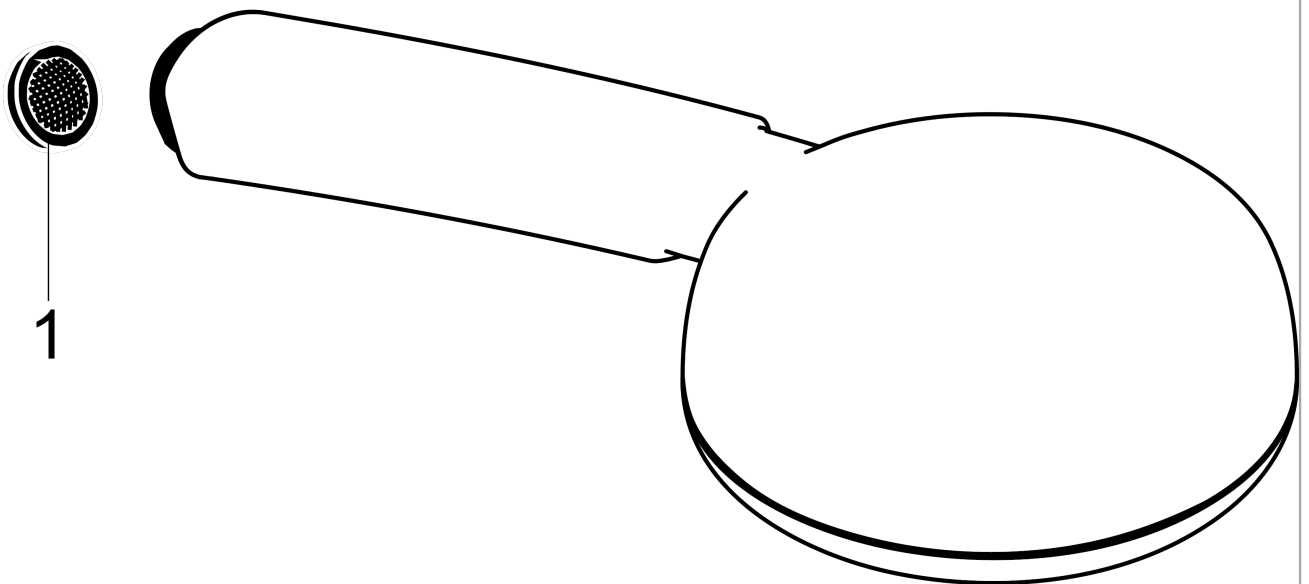

**Crometta 100**  
**Handshower Vario-Jet, 1.8 GPM**  
 Finishes : **brushed nickel** Part no. : **26832821**

**Description**

**Features**

- 85 no-clog spray channels
- Spray modes: Vario-Jet (spray zones of variable intensity)
- Flow: 1.8 GPM (6.8 L/Min)
- Easy-to-clean white spray face

**Item details**

List Price \$ 73.00

**Technology**

**Compliance**

**Product image**

**Scale drawing**

**Crometta 100**  
**Handshower Vario-Jet, 1.8 GPM**  
Finishes : **brushed nickel** Part no. : **26832821**

Exploded drawing

Year of production: >01/18

**Crometta 100**  
**Handshower Vario-Jet, 1.8 GPM**  
 Finishes : **brushed nickel**    Part no. : **26832821**

**Spare parts list**

Year of production: >01/18