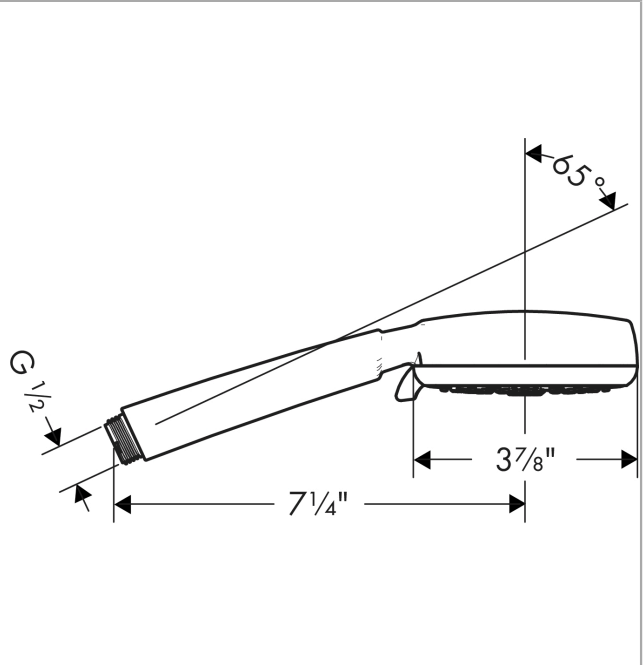

**Crometta 100**  
**Handshower Vario-Jet, 1.8 GPM**  
 Finishes : **brushed nickel** Part no. : **26832821**

**Description**

**Features**

- 85 no-clog spray channels
- Spray modes: Vario-Jet (spray zones of variable intensity)
- Flow: 1.8 GPM (6.8 L/Min)
- Easy-to-clean white spray face

**Item details**

List Price \$ 73.00

**Technology**

**Compliance**

**Product image**

**Scale drawing**

**Crometta 100**  
**Handshower Vario-Jet, 1.8 GPM**  
Finishes : **brushed nickel** Part no. : **26832821**

Exploded drawing

Year of production: >01/18

**Crometta 100**  
**Handshower Vario-Jet, 1.8 GPM**  
 Finishes : **brushed nickel**    Part no. : **26832821**

**Spare parts list**

Year of production: >01/18