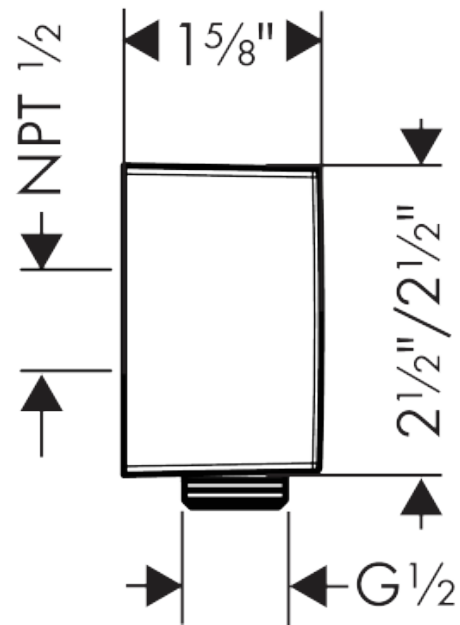

FixFit

Wall Outlet Square with Check Valves

Finishes : **brushed nickel** Part no. : **26455821**

Description

Features

- non-return valve
- 1/2" NPT

Item details

List Price \$ 125.00

Compliance

Product image

Scale drawing

FixFit
Wall Outlet Square with Check Valves
Finishes : **brushed nickel** Part no. : **26455821**

Exploded drawing

Year of production: >01/18

FixFit

Wall Outlet Square with Check Valves

Finishes : **brushed nickel** Part no. : **26455821**

Spare parts list

Year of production: >01/18

Pos.	Description	Part no.	Price	PU
1	connection angel	98531001	-	1
2	set of non return valves DW 15	94074000	-	1