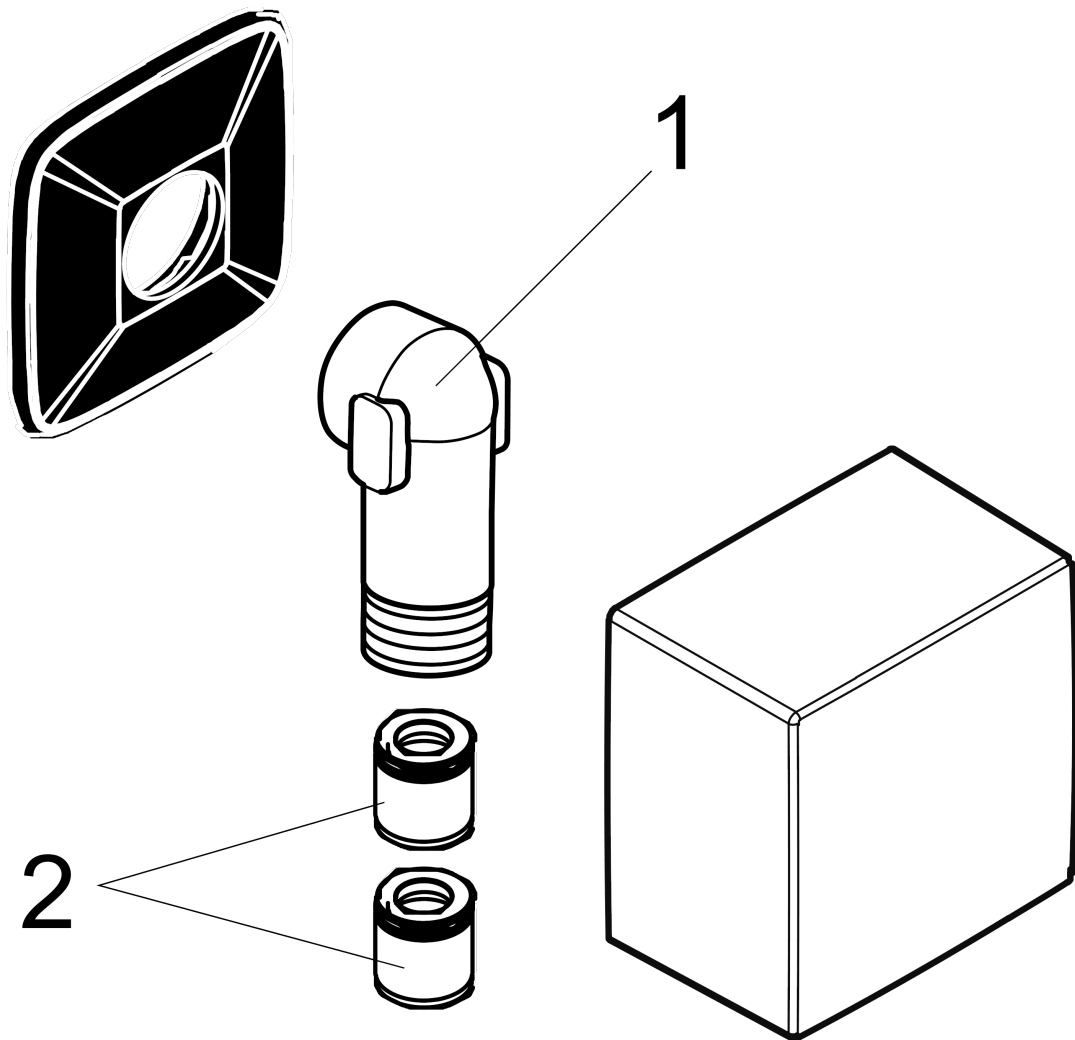

FixFit

Wall Outlet Square with Check Valves

Finishes : **brushed nickel** Part no. : **26455821**

Description

Features

- non-return valve
- 1/2" NPT

Item details

List Price \$ 125.00

Compliance

Product image

Scale drawing

FixFit
Wall Outlet Square with Check Valves
Finishes : **brushed nickel** Part no. : **26455821**

Exploded drawing

Year of production: >01/18

FixFit

Wall Outlet Square with Check Valves

Finishes : **brushed nickel** Part no. : **26455821**

Spare parts list

Year of production: >01/18

Pos.	Description	Part no.	Price	PU
1	connection angel	98531001	-	1
2	set of non return valves DW 15	94074000	-	1