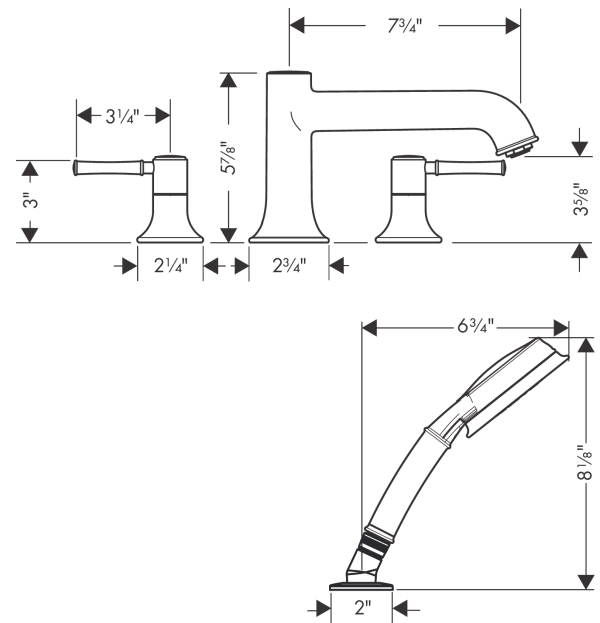

Talis C
4-Hole Roman Tub Set Trim with 1.8 GPM Handshower
 Finishes : **chrome** Part no. : **14315001**

Description

Features

- consists of: 4-Hole Roman tub filler trim, Handshower, Handshower holder
- 90° ceramic valves
- Integrated double backflow prevention

Item details

List Price \$ 753.00

Technology

Compliance

Product image

Scale drawing

Talis C
4-Hole Roman Tub Set Trim with 1.8 GPM Handshower
 Finishes : **chrome** Part no. : **14315001**

Exploded drawing

Year of production: >07/18

Talis C
4-Hole Roman Tub Set Trim with 1.8 GPM Handshower
 Finishes : **chrome** Part no. : **14315001**

Spare parts list

Year of production: >07/18

Pos.	Description	Part no.	Price	PU
1	diverter knob	98607000	-	1
2	hollow set screw M6x6	97660000	-	1
3	aerator M24x1 (25 l/min)	13914000	-	1
4	selector assy	96775000	-	1
5	handle fixing set	98932000	-	1
6	handshower	04753000	-	1
7	filter packing	94246000	-	1
8	set of non return valves DW 15	94074000	-	1
9	escutcheon Ø 52 mm	97159000	-	1
10	shower holder	28071000	-	1
a	O-Ring 14x2,5	98189000	-	1
b	O-Ring 23x2,5	98183000	-	1
c	O-Ring 22x2	98185000	-	1
d	O-ring 9x2,5	98217000	-	1