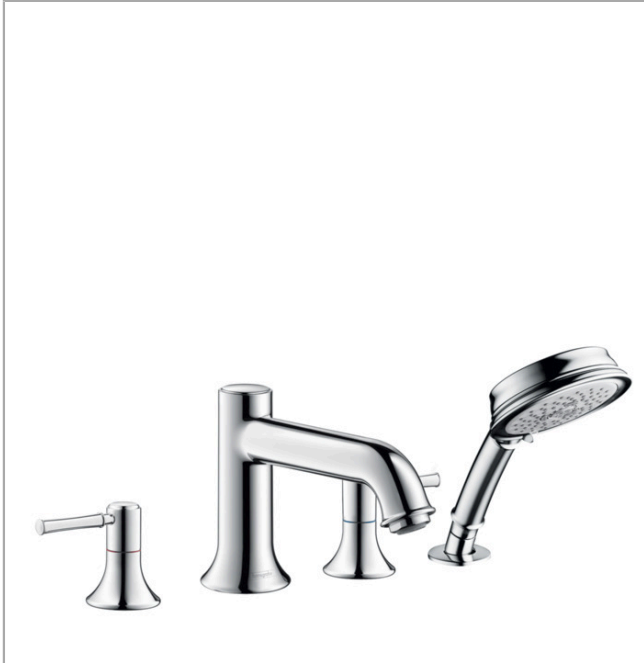

Talis C
4-Hole Roman Tub Set Trim with 1.8 GPM Handshower
 Finishes : **chrome** Part no. : **14315001**

Description

Features

- consists of: 4-Hole Roman tub filler trim, Handshower, Handshower holder
- 90° ceramic valves
- Integrated double backflow prevention

Item details

List Price \$ 753.00

Technology

Compliance

Product image

Scale drawing

Talis C
4-Hole Roman Tub Set Trim with 1.8 GPM Handshower
 Finishes : **chrome** Part no. : **14315001**

Exploded drawing

Year of production: >07/18

Talis C
4-Hole Roman Tub Set Trim with 1.8 GPM Handshower
 Finishes : **chrome** Part no. : **14315001**

Spare parts list

Year of production: >07/18

Pos.	Description	Part no.	Price	PU
1	diverter knob	98607000	-	1
2	hollow set screw M6x6	97660000	-	1
3	aerator M24x1 (25 l/min)	13914000	-	1
4	selector assy	96775000	-	1
5	handle fixing set	98932000	-	1
6	handshower	04753000	-	1
7	filter packing	94246000	-	1
8	set of non return valves DW 15	94074000	-	1
9	escutcheon Ø 52 mm	97159000	-	1
10	shower holder	28071000	-	1
a	O-Ring 14x2,5	98189000	-	1
b	O-Ring 23x2,5	98183000	-	1
c	O-Ring 22x2	98185000	-	1
d	O-ring 9x2,5	98217000	-	1