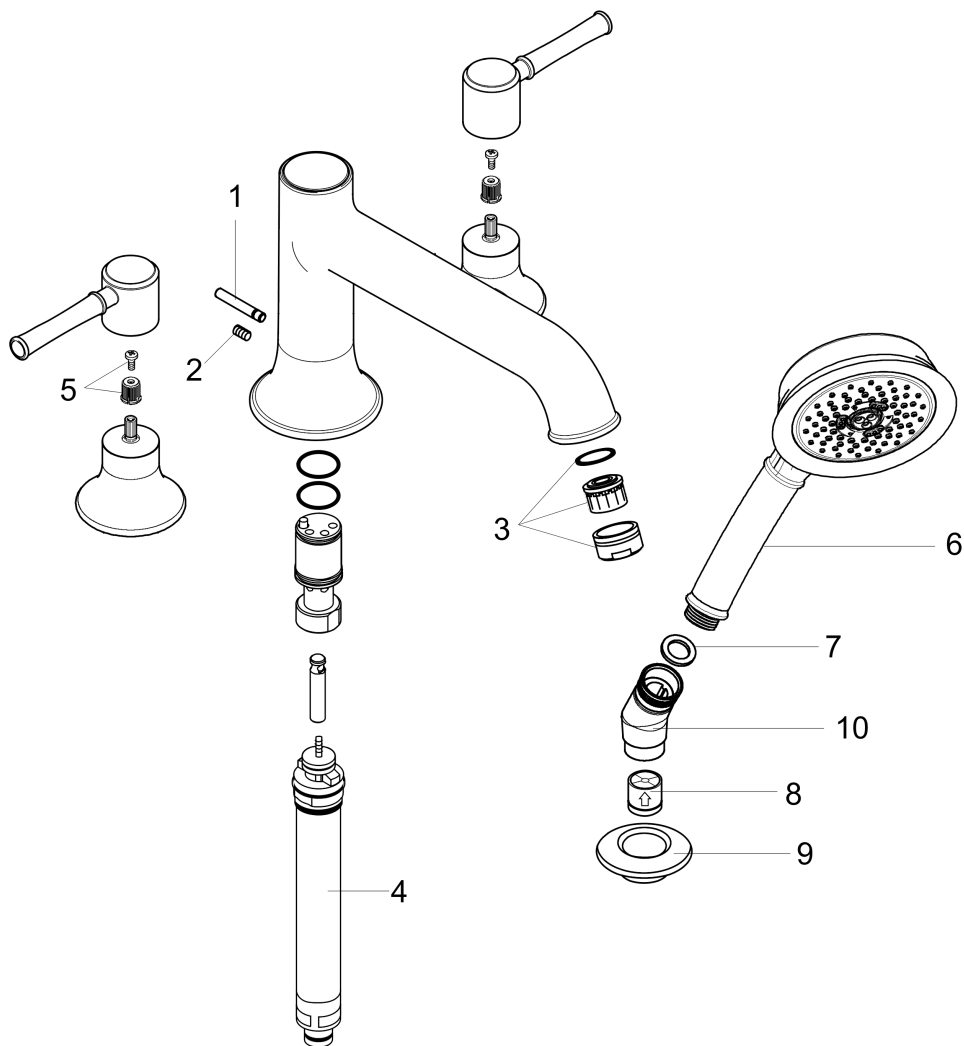

Talis C
4-Hole Roman Tub Set Trim with 1.8 GPM Handshower
 Finishes : **chrome** Part no. : **14315001**

Description

Features

- consists of: 4-Hole Roman tub filler trim, Handshower, Handshower holder
- 90° ceramic valves
- Integrated double backflow prevention

Item details

List Price \$ 753.00

Technology

Compliance

Product image

Scale drawing

Talis C
4-Hole Roman Tub Set Trim with 1.8 GPM Handshower
 Finishes : **chrome** Part no. : **14315001**

Exploded drawing

Year of production: >07/18

Talis C
4-Hole Roman Tub Set Trim with 1.8 GPM Handshower
 Finishes : **chrome** Part no. : **14315001**

Spare parts list

Year of production: >07/18

Pos.	Description	Part no.	Price	PU
1	diverter knob	98607000	-	1
2	hollow set screw M6x6	97660000	-	1
3	aerator M24x1 (25 l/min)	13914000	-	1
4	selector assy	96775000	-	1
5	handle fixing set	98932000	-	1
6	handshower	04753000	-	1
7	filter packing	94246000	-	1
8	set of non return valves DW 15	94074000	-	1
9	escutcheon Ø 52 mm	97159000	-	1
10	shower holder	28071000	-	1
a	O-Ring 14x2,5	98189000	-	1
b	O-Ring 23x2,5	98183000	-	1
c	O-Ring 22x2	98185000	-	1
d	O-ring 9x2,5	98217000	-	1