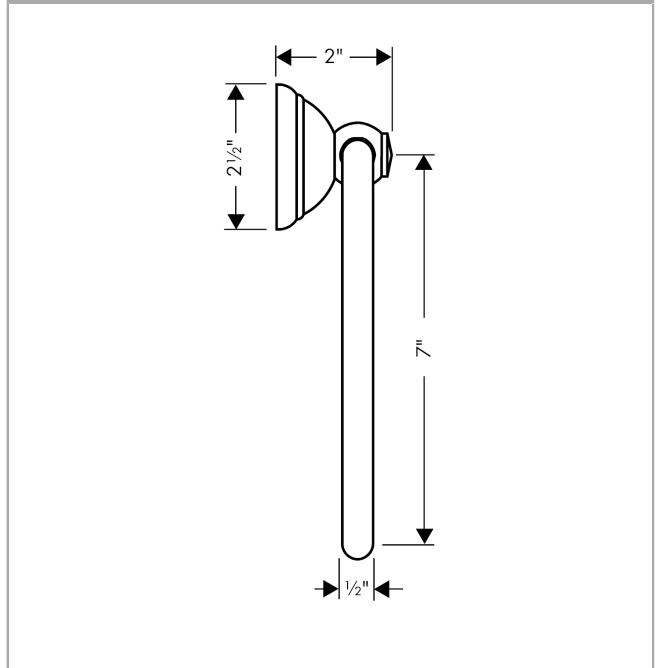

C Accessories

Towel Ring

Finishes : **rubbed bronze** Part no. : **06095920**

Description

Features

- Metal holder
- Brass
- Wall-mounted

Item details

List Price \$ 193.00

Product image

Scale drawing

C Accessories

Towel Ring

Finishes : **rubbed bronze**

Part no. : **06095920**

Exploded drawing

Year of production: >02/08

C Accessories

Towel Ring

Finishes : **rubbed bronze** Part no. : **06095920**

Spare parts list

Year of production: >02/08

Pos.	Description	Part no.	Price	PU
1	support element	96341000	-	1
2	mounting set	40915000	-	1