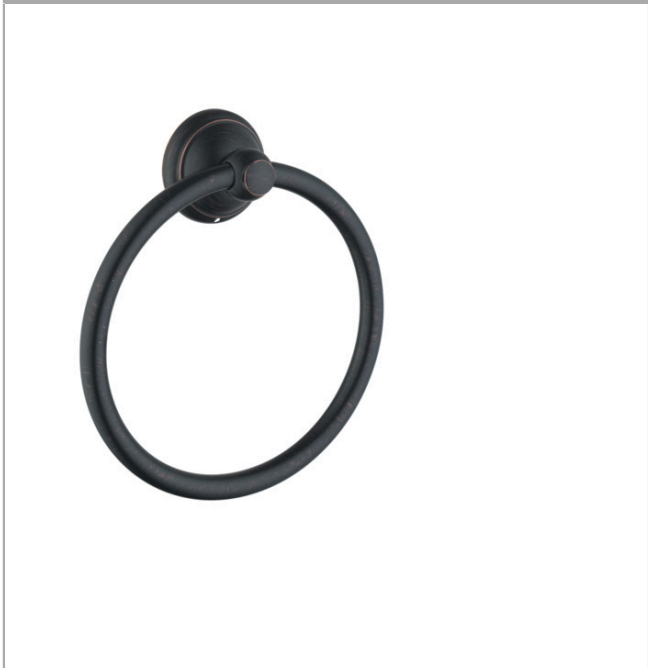

C Accessories

Towel Ring

Finishes : **rubbed bronze** Part no. : **06095920**

Description

Features

- Metal holder
- Brass
- Wall-mounted

Item details

List Price \$ 193.00

Product image

Scale drawing

C Accessories

Towel Ring

Finishes : **rubbed bronze**

Part no. : **06095920**

Exploded drawing

Year of production: >02/08

C Accessories

Towel Ring

Finishes : **rubbed bronze** Part no. : **06095920**

Spare parts list

Year of production: >02/08

Pos.	Description	Part no.	Price	PU
1	support element	96341000	-	1
2	mounting set	40915000	-	1