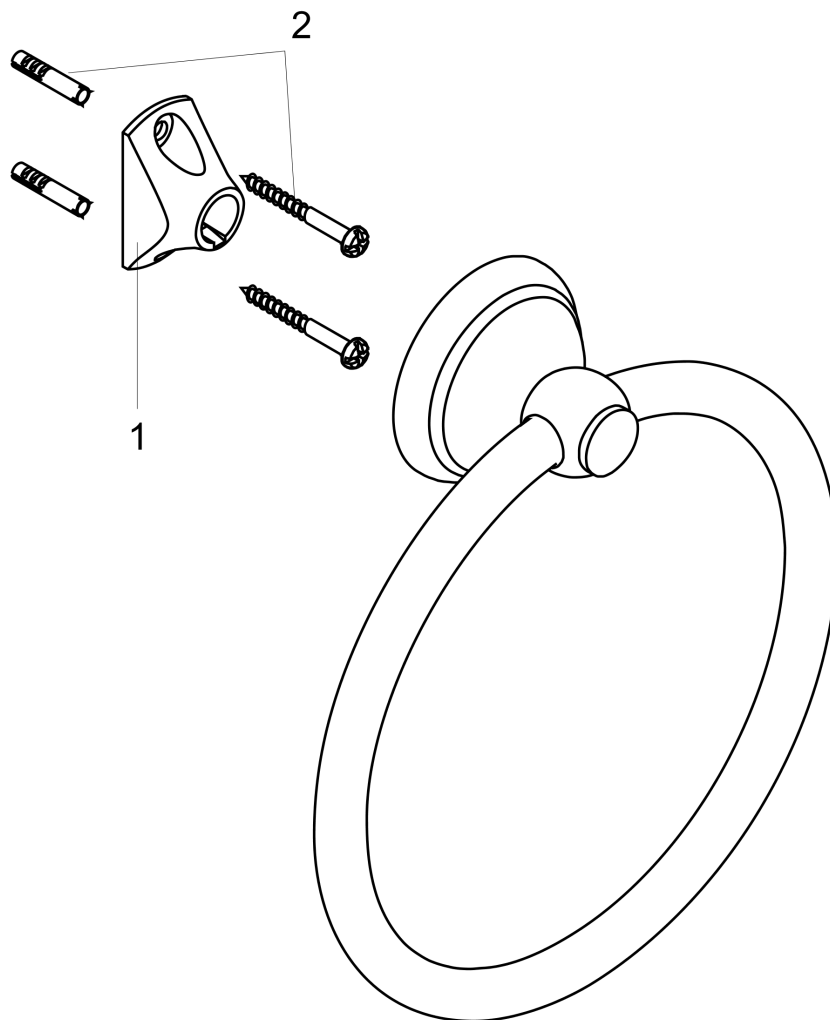

C Accessories

Towel Ring

Finishes : **rubbed bronze** Part no. : **06095920**

Description

Features

- Metal holder
- Brass
- Wall-mounted

Item details

List Price \$ 193.00

Product image

Scale drawing

C Accessories

Towel Ring

Finishes : **rubbed bronze**

Part no. : **06095920**

Exploded drawing

Year of production: >02/08

C Accessories

Towel Ring

Finishes : **rubbed bronze** Part no. : **06095920**

Spare parts list

Year of production: >02/08

Pos.	Description	Part no.	Price	PU
1	support element	96341000	-	1
2	mounting set	40915000	-	1