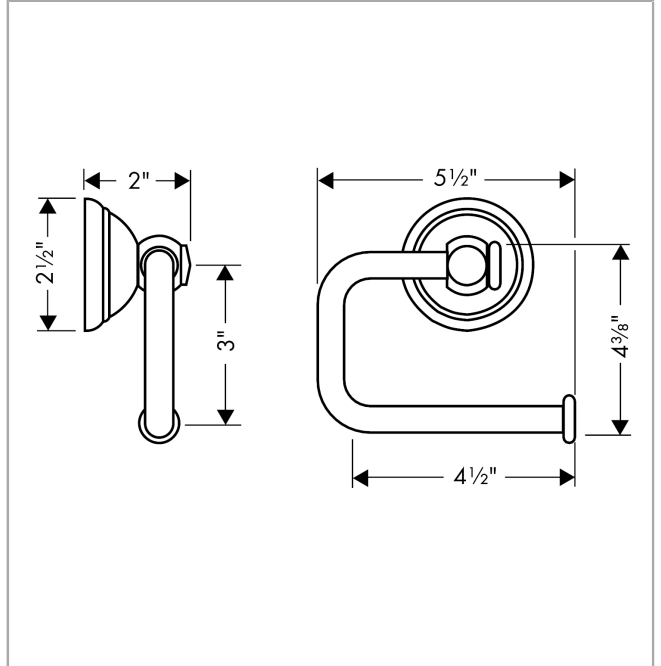

C Accessories
Toilet Paper Holder

Finishes : **chrome** Part no. : **06093000**

Description

Features

- Brass
- Wall-mounted
- Metal holder

Item details

List Price \$ 108.00

Product image

Scale drawing

C Accessories
Toilet Paper Holder

Finishes : **chrome** Part no. : **06093000**

Exploded drawing

Year of production: >07/04

C Accessories
Toilet Paper Holder

Finishes : **chrome** Part no. : **06093000**

Spare parts list

Year of production: >07/04

Pos.	Description	Part no.	Price	PU
1	support element	96341000	-	1
2	mounting set	40915000	-	1