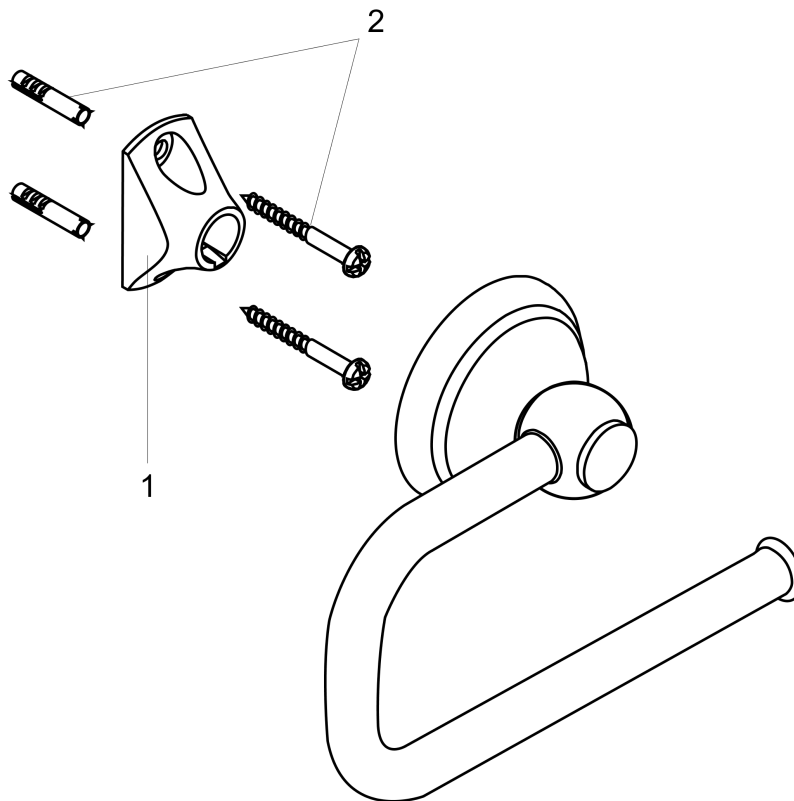

C Accessories
Toilet Paper Holder

Finishes : **chrome** Part no. : **06093000**

Description

Features

- Brass
- Wall-mounted
- Metal holder

Item details

List Price \$ 108.00

Product image

Scale drawing

C Accessories
Toilet Paper Holder

Finishes : **chrome** Part no. : **06093000**

Exploded drawing

Year of production: >07/04

C Accessories
Toilet Paper Holder

Finishes : **chrome** Part no. : **06093000**

Spare parts list

Year of production: >07/04

Pos.	Description	Part no.	Price	PU
1	support element	96341000	-	1
2	mounting set	40915000	-	1