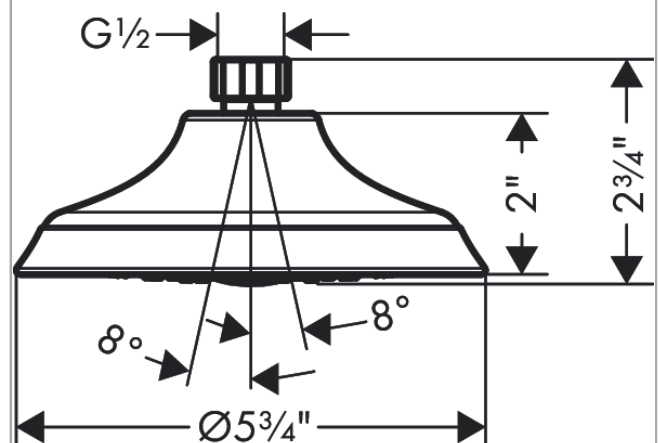

Joleena
Showerhead 150 1-Jet, 1.5 GPM
 Finishes : **polished nickel** Part no. : **04781830**

Description

Features

- Spray modes: Full
- 45 no-clog spray channels
- Flow: 1.5 GPM (5.7 L/Min)
- Fully-finished matching spray face

Item details

List Price \$ 96.00

Technology

Compliance

Product image

Scale drawing

Joleena
Showerhead 150 1-Jet, 1.5 GPM
Finishes : **polished nickel** Part no. : **04781830**

Exploded drawing