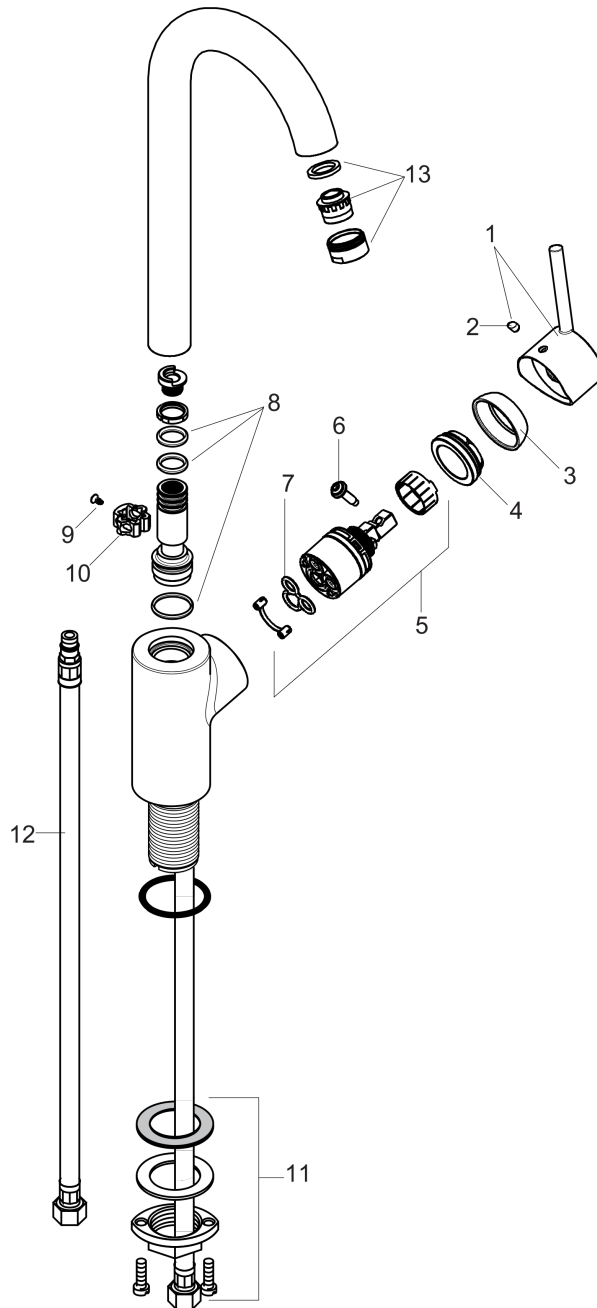

Talis S
Bar Faucet, 1.5 GPM
 Finishes : **chrome** Part no. : **04287000**

Description

Features

- Swivel range 150°
- Aerated spray
- Single-hole installation
- Flow: 1.5 GPM (5.7 L/Min)
- Ceramic cartridge
- 3/8" connections

Item details

List Price \$ 451.00

Technology

Compliance

Product image

Scale drawing

Talis S
Bar Faucet, 1.5 GPM
 Finishes : **chrome** Part no. : **04287000**

Exploded drawing

Year of production: >10/18

Talis S
Bar Faucet, 1.5 GPM
 Finishes : **chrome** Part no. : **04287000**

Spare parts list

Year of production: >10/18

Pos.	Description	Part no.	Price	PU
1	handle	95560000	-	1
2	screw cover	96338000	-	1
3	flange	95498000	-	1
4	nut	97209000	-	1
5	cartridge, assy	92730000	-	1
6	locking screw for handle	95140000	-	1
7	seal	95008000	-	1
8	sealing set	92646000	-	1
9	screw	97662000	-	1
10	axialring	97558000	-	1
11	fixing set (Ø 34)	95049000	-	1
12	connection hose 35½" M8x0,75 3/8"	96316001	-	1
13	aerator M24x1 (5 l/min)	88744000	-	1