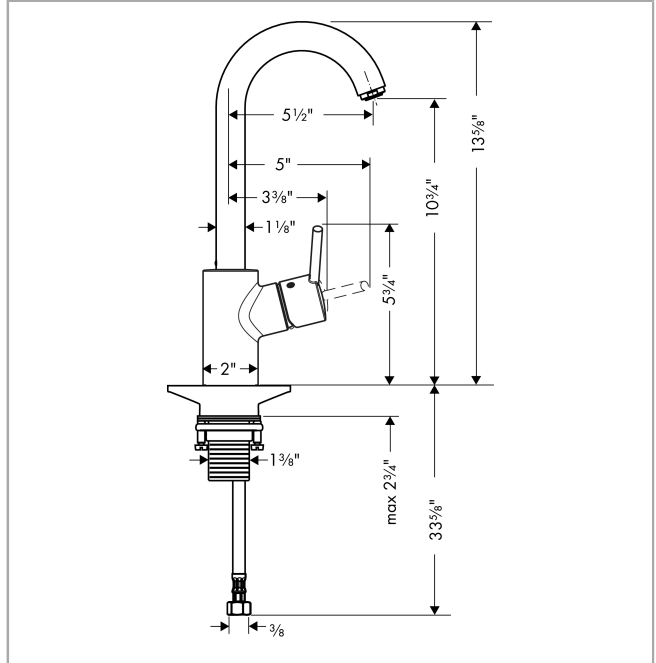

Talis S
Bar Faucet, 1.5 GPM
 Finishes : **chrome** Part no. : **04287000**

Description

Features

- Swivel range 150°
- Aerated spray
- Single-hole installation
- Flow: 1.5 GPM (5.7 L/Min)
- Ceramic cartridge
- 3/8" connections

Item details

List Price \$ 451.00

Technology

Compliance

Product image

Scale drawing

Talis S
Bar Faucet, 1.5 GPM
 Finishes : **chrome** Part no. : **04287000**

Exploded drawing

Year of production: >10/18

Talis S
Bar Faucet, 1.5 GPM
 Finishes : **chrome** Part no. : **04287000**

Spare parts list

Year of production: >10/18

Pos.	Description	Part no.	Price	PU
1	handle	95560000	-	1
2	screw cover	96338000	-	1
3	flange	95498000	-	1
4	nut	97209000	-	1
5	cartridge, assy	92730000	-	1
6	locking screw for handle	95140000	-	1
7	seal	95008000	-	1
8	sealing set	92646000	-	1
9	screw	97662000	-	1
10	axialring	97558000	-	1
11	fixing set (Ø 34)	95049000	-	1
12	connection hose 35½" M8x0,75 3/8"	96316001	-	1
13	aerator M24x1 (5 l/min)	88744000	-	1