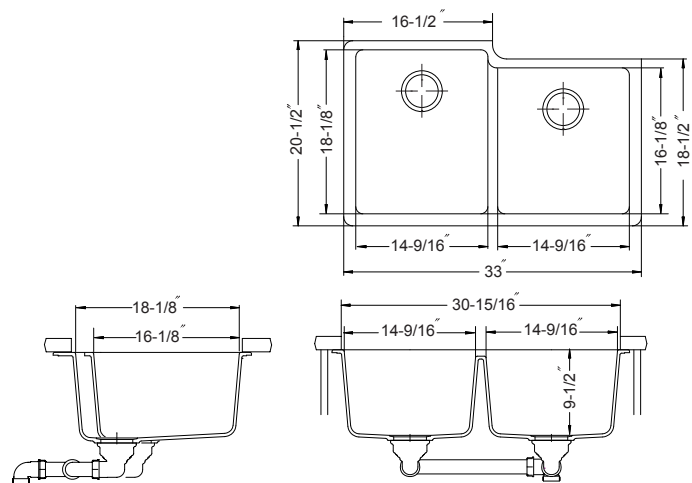

Siostone Collection

Undermount 60/40 Double Bowl Model SIO-3322DUR

SIO-3322DUR

FEATURES

- 80% quartz
- 9-1/2" depth
- Intrinsically hygienic Non-porous surface
- Natural, antibacterial hygiene protection system
- Silky to the touch, 3 times harder than natural granite
- Food-safe, UV-stable-will not fade
- Heat resistance to +500°F
- Highest resistance to thermal shock, scratches and chips
- Color-fast throughout
- Fits 36" sink base • cUPC listed
- Supplied with cutout template, fasteners and instructions
- 1 year Limited Warranty

ASME A112.19.3-2008

OPTIONAL COLORS

Midnite
Metallic

Mocha
Solid

Earth
Structured

Sand
Solid

Cloud
Solid

OVERALL DIMENSIONS	EACH BOWL	CUTOUT SIZE	PACKAGING*	WEIGHT*
33" x 20-1/2"	14-9/16" x 18-1/8" 14-9/16" x 16-1/8"	See Template	1/10 pcs.	54/580lbs.

*Standard packaging: Single boxed /Pallet of single boxed.

All dimensions are in inches. Specifications subject to change without notice.

OPTIONAL ACCESSORIES

Bottom Grid: CWG-1317 (large bowl),
CWG-1315 (small bowl)