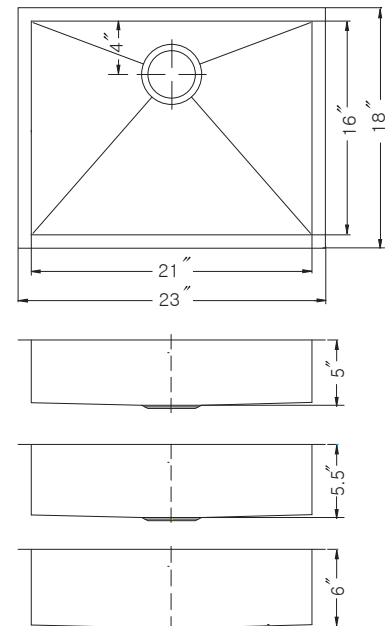

ADA Prizm Collection

Undermount Single Bowl Model PADA-2318SU

PADA-2318SU

FEATURES

- Premium grade T-304 stainless steel
- 5", 5.5", 6" depth • 18 gauge
- Totalguard+ insulation
- Zero Radius Coved Corners
- Brushed satin, rear-set drain
- Fits 30" sink base
- 3-1/2" drain opening
- Supplied with cutout template, fasteners and instructions
- Complies with ASME A112.19.3-2008, cUPC®
- Lifetime Limited Warranty

Strainer: BAS-2000-SS

OVERALL DIMENSIONS	EACH BOWL	CUTOUT SIZE	PACKAGING*	WEIGHT*
23" x 18"	21" x 16"	See Template	1/16 pcs.	23/408 lbs.

*Standard packaging: Single boxed /Pallet of single boxed.
All dimensions are in inches. Specifications subject to change without notice.