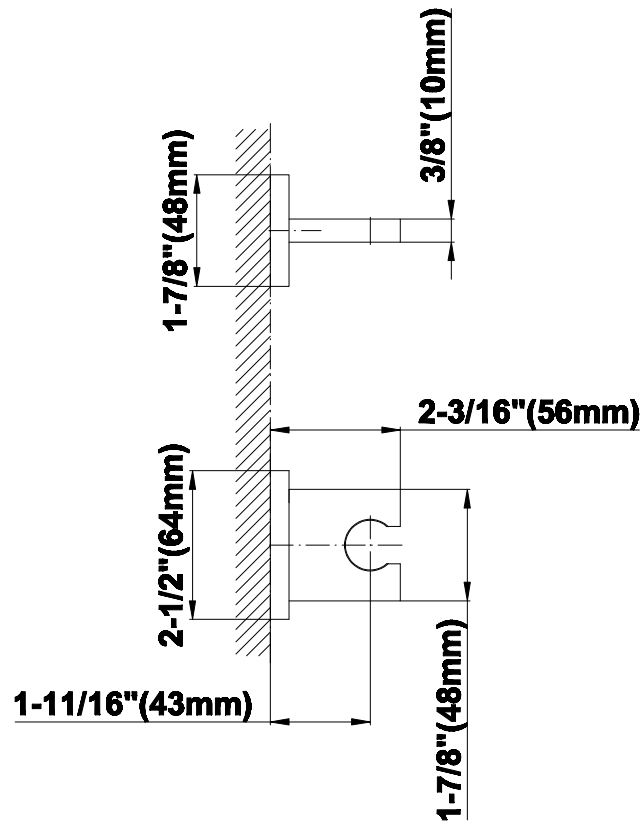

The measurements shown are for reference only. Products and specifications shown are subject to change without notice. Revised 02/2017.

www.graff-faucets.com | phone: 800-954-4723