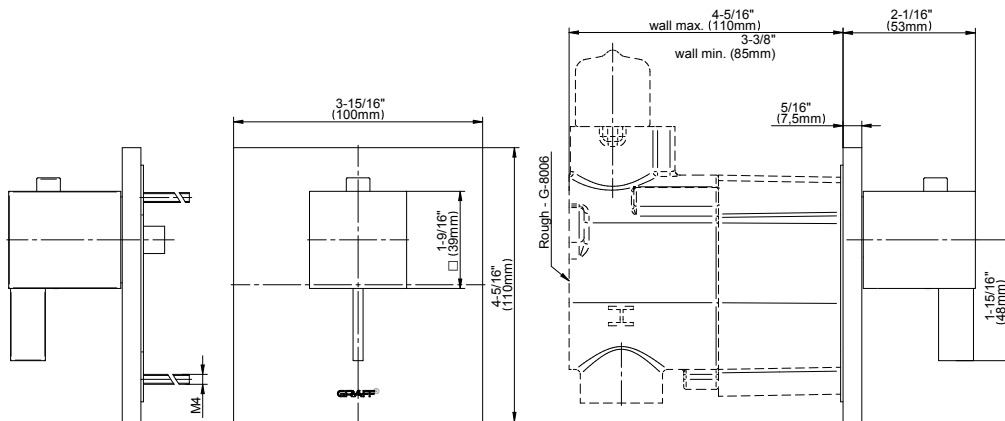

The measurements shown are for reference only. Products and specifications shown are subject to change without notice. Revised 5/2018.

www.graff-designs.com | phone: 800-954-4723