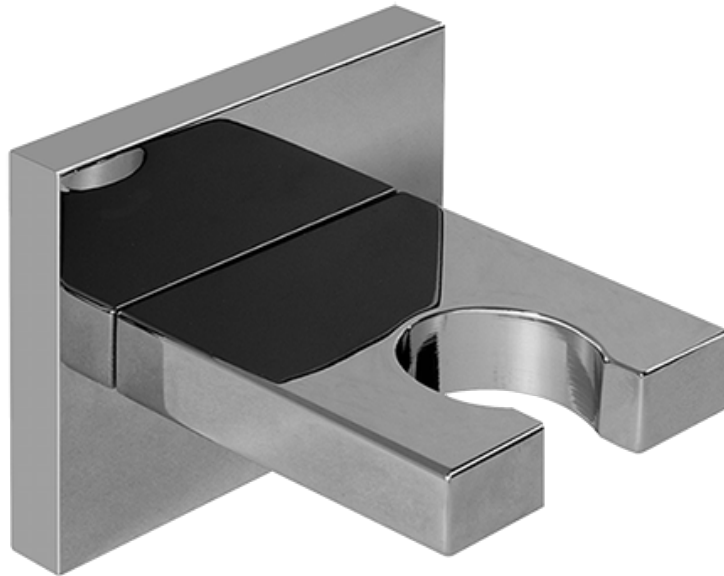

SHOWER
M-Series Full Thermostatic
Shower System with LED
GM3.124SE-LM39E0

GRAFF®

Information

- 3/4" thermostatic valve and trim
- 3/4" thermostatic valve and trim
- G-8201 dual-function, stainless steel showerhead, with rainfall and cascade settings, features 134 no-clog, easy-clean spray nozzles
- Single LED light with 6 color variations
- Flush-mounted swivel body sprays (3 pieces)
- Handshower set with wall bracket and 59" hose
- Optional extension kit
- Flow rates: rainfall ≤ 2.0 max gpm, cascade ≤ 2.0 max gpm, handshower ≤ 1.5 max gpm, body sprays ≤ 1.5 max gpm each
- ADA

Finishes

Polished
Chrome

G-8497

Shower Components

Contemporary Flush-Mount Body Spray with Solid Brass Swivel Head

Product Features

- 12 no-clog, easy-clean silicone jets
- Metal ball-joint allows for 18° angle adjustment of body spray
- Brass wall escutcheon and Flush-mounted trim
- 1/2" NPT female thread inlet
- Body spray flow rate ≤ 1.5 max gpm

SHOWER
59" Shower Hose
G-8605

GRAFF®

Information

- Brass spiral flexible hose with conical nut

Finishes

Polished
Chrome

Product Features

- Brass spiral flexible hose with conical nut

* Special order finish- call for availability

SHOWER
Contemporary Square Wall
Bracket for Handshower
G-8632

GRAFF®

Information

- Solid brass construction

Finishes

Polished
Chrome

G-8632