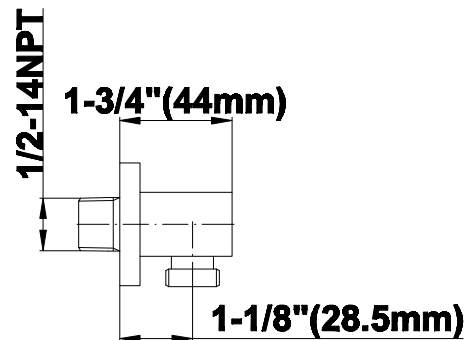

G-8633

Contemporary Square Wall Supply Elbow

Product Features

- 1/2" NPT female thread inlet

Available Finishes

- Polished Chrome
  G-8633-PC
- Steelnox®
  G-8633-SN
- Architectural Black w/Chrome
  Accents
  G-8633-PC/BK

Warranty

- Limited lifetime warranty

For complete warranty information go to
<http://www.graff-faucets.com/en/info/faqs>