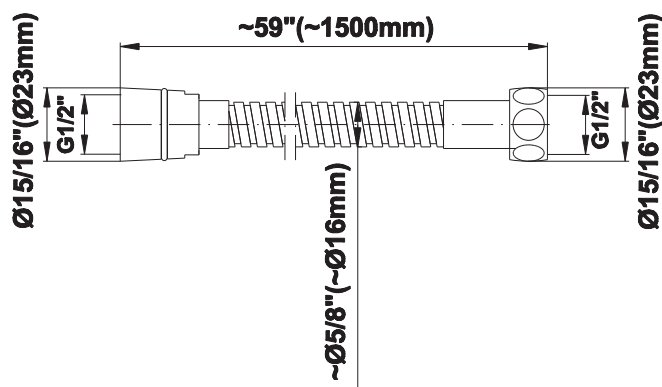

Product Features

- Brass spiral flexible hose with conical nut

Warranty

- Limited lifetime warranty

For complete warranty information go to www.graff-designs.com/en-nam/warranty

Available Finishes

- Polished Chrome
  G-8605-PC
- Polished Nickel
  G-8605-PN
- Brushed Nickel
  G-8605-BNi
- Unfinished Brushed Brass*
  G-8605-UBB*
- Unfinished Brass*
  G-8605-UB*
- Matte Black*
  G-8605-MBK*
- Architectural Black*
  G-8605-BK*
- Architectural White*
  G-8605-WT*
- Olive Brass*
  G-8605-OB*
- Gunmetal*
  G-8605-GM*
- Vintage Brushed Brass*
  G-8605-VBB*
- Steelnox (Satin Nickel)
  G-8605-SN
- 24K Brushed Gold*
  G-8605-BAU*
- 24K Gold*
  G-8605-AU*
- Gunmetal Distressed*
  G-8605-GMD*

* Special order finish- call for availability