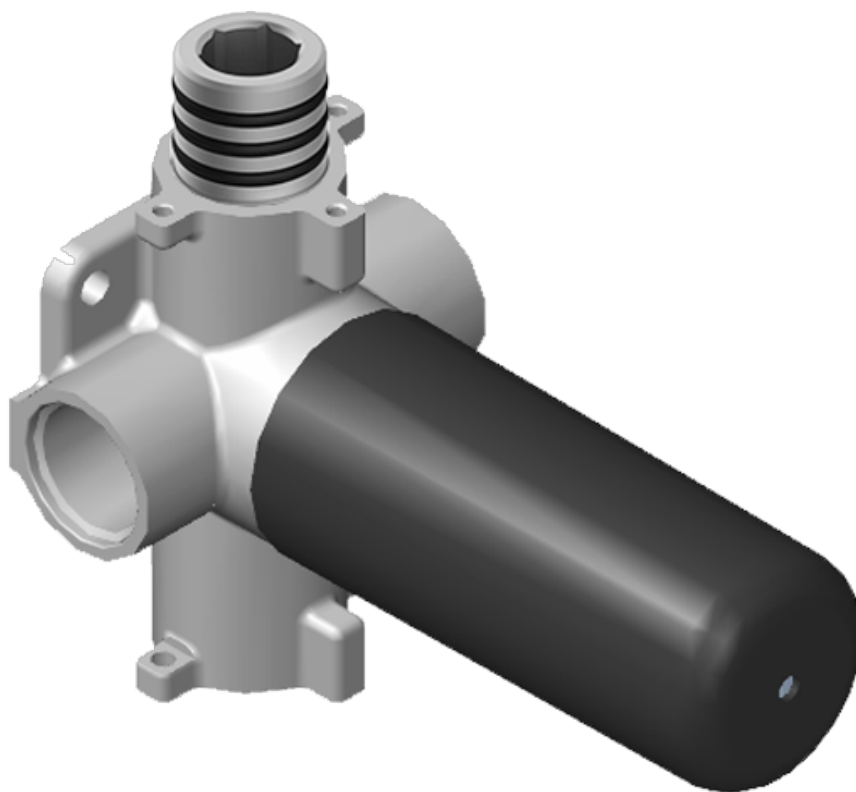

SHOWER
M-Series Full Thermostatic
Shower System with LED
GM3.124SE-LM39E0

GRAFF®

Information

- 3/4" thermostatic valve and trim
- 3/4" thermostatic valve and trim
- G-8201 dual-function, stainless steel showerhead, with rainfall and cascade settings, features 134 no-clog, easy-clean spray nozzles
- Single LED light with 6 color variations
- Flush-mounted swivel body sprays (3 pieces)
- Handshower set with wall bracket and 59" hose
- Optional extension kit
- Flow rates: rainfall ≤ 2.0 max gpm, cascade ≤ 2.0 max gpm, handshower ≤ 1.5 max gpm, body sprays ≤ 1.5 max gpm each
- ADA

Finishes

Polished
Chrome

G-8043-LM39E-**-T

Qubic Tre

M-Series Thermostatic Valve Trim with Handle

Product Features

- Single metal handle and decorative trim plate
- Use with G-8006 thermostatic rough valve

Available Finishes

www.graff-designs.com | phone: 800-954-4723

SHOWER
Two-Way Diverter Volume Control
Valve WITH Off Function and Pass-
Through
G-8052

GRAFF®

Information

- 11.7 gpm @ 60 psi
- 3/4" universal inlets/outlets with female threads
- Operates one function at a time
- Stacking inlet and pass-through port feature
- Supplied with protective plastic cover
- CALGreen compliant depending on functions

Finishes

Polished
Chrome

SHOWER
Qubic M-Series 2-Way Diverter
Valve Trim with Handle
G-8071-LM39E1-T

GRAFF[®]

Information

- Single metal handle and decorative trim plate
- Use with G-8052 2-Way Diverter Volume Control Valve WITH Off Function and Pass-Through
- ADA