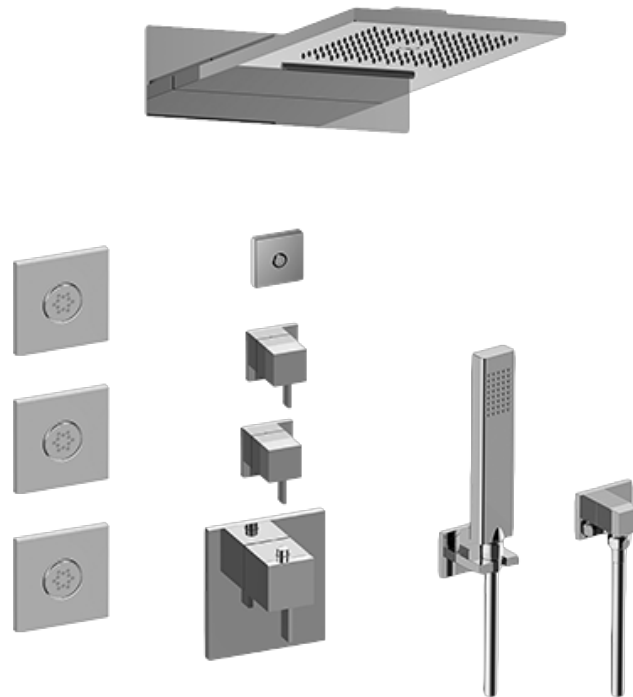

SHOWER
M-Series Full Thermostatic
Shower System with LED
GM3.124SE-LM39E0

GRAFF®

Information

- 3/4" thermostatic valve and trim
- 3/4" thermostatic valve and trim
- G-8201 dual-function, stainless steel showerhead, with rainfall and cascade settings, features 134 no-clog, easy-clean spray nozzles
- Single LED light with 6 color variations
- Flush-mounted swivel body sprays (3 pieces)
- Handshower set with wall bracket and 59" hose
- Optional extension kit
- Flow rates: rainfall ≤ 2.0 max gpm, cascade ≤ 2.0 max gpm, handshower ≤ 1.5 max gpm, body sprays ≤ 1.5 max gpm each
- ADA

SHOWER
Thermostatic Rough Valve
G-8006

GRAFF[®]

Information

- 12.9 gpm @ 60 psi
- 3/4" universal inlets
- Built-in service stops
- Stacking outlet feature
- Complete serviceability from front of all units
- Supplied with protective plastic cover
- CalGreen compliant dependent on functions

Finishes

Polished
Chrome

G-8006

M-Series

3/4" Concealed Thermostatic Rough Valve

Product Features

- 12.9 gpm @ 60 psi
- 3/4" universal inlets
- Built-in service stops
- Stacking outlet feature
- Complete serviceability from front of all units
- Supplied with protective plastic cover
- CalGreen compliant dependent on functions

Finishes

Polished
Chrome

G-8497

Shower Components

Contemporary Flush-Mount Body Spray with Solid Brass Swivel Head

Product Features

- 12 no-clog, easy-clean silicone jets
- Metal ball-joint allows for 18° angle adjustment of body spray
- Brass wall escutcheon and Flush-mounted trim
- 1/2" NPT female thread inlet
- Body spray flow rate ≤ 1.5 max gpm