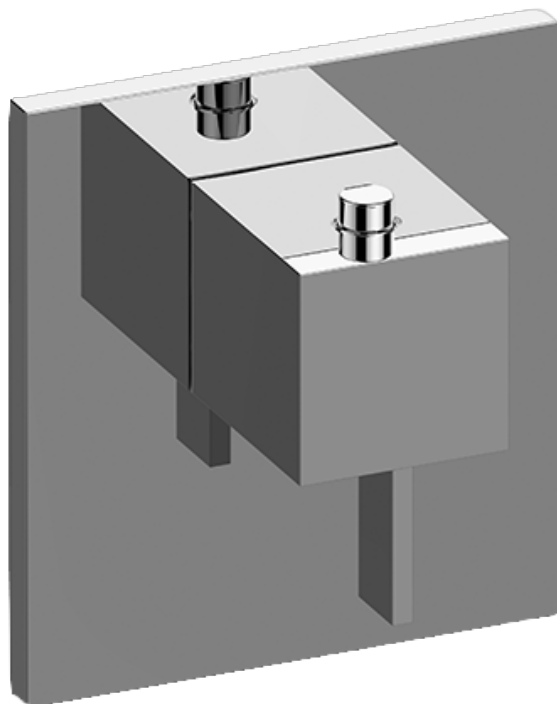

SHOWER
M-Series Full Thermostatic
Shower System with LED
GM3.124SE-LM39E0

GRAFF®

Information

- 3/4" thermostatic valve and trim
- 3/4" thermostatic valve and trim
- G-8201 dual-function, stainless steel showerhead, with rainfall and cascade settings, features 134 no-clog, easy-clean spray nozzles
- Single LED light with 6 color variations
- Flush-mounted swivel body sprays (3 pieces)
- Handshower set with wall bracket and 59" hose
- Optional extension kit
- Flow rates: rainfall ≤ 2.0 max gpm, cascade ≤ 2.0 max gpm, handshower ≤ 1.5 max gpm, body sprays ≤ 1.5 max gpm each
- ADA

Finishes

Polished
Chrome

G-8006

M-Series

3/4" Concealed Thermostatic Rough Valve

Product Features

- 12.9 gpm @ 60 psi
- 3/4" universal inlets
- Built-in service stops
- Stacking outlet feature
- Complete serviceability from front of all units
- Supplied with protective plastic cover
- CalGreen compliant dependent on functions

www.graff-faucets.com | phone: 800-954-4723

SHOWER
Qubic Tre M-Series Thermostatic
Valve Trim with Handle
G-8043-LM39E-T

GRAFF[®]

Information

- Single metal handle and decorative trim plate
- Use with G-8006 thermostatic rough valve
- ADA

Finishes

Polished
Chrome

G-8043-LM39E-**-T

Qubic Tre

M-Series Thermostatic Valve Trim with Handle

Product Features

- Single metal handle and decorative trim plate
- Use with G-8006 thermostatic rough valve

Available Finishes