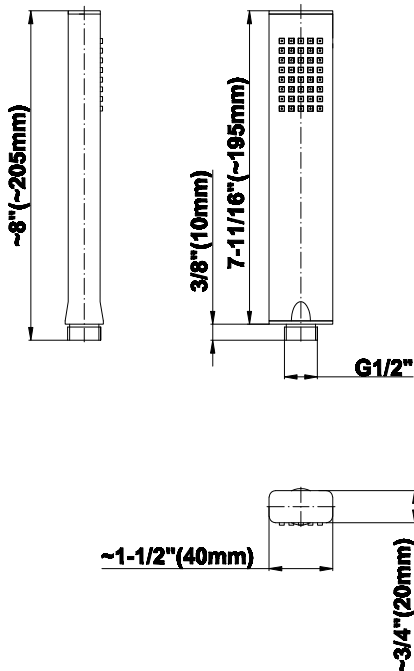

G-8654

Shower Components Contemporary Rectangle Handshower

Product Features

- Smooth, all-metal handle
- Shower hose not included
- Includes internal backflow preventer
- Handshower flow rate ≤ 1.5 max gpm

Warranty

- Limited lifetime warranty

For complete warranty information go to
<https://www.graff-designs.com/en/info/faqs>

Available Finishes

- Polished Chrome
  G-8654-PC
- Polished Nickel
  G-8654-PN
- Brushed Nickel
  G-8654-BNi
- Matte Black*
  G-8654-MBK*
- Architectural Black*
  G-8654-BK*
- Architectural White*
  G-8654-WT*
- Steelnox (Satin Nickel)
  G-8654-SN
- Olive Bronze*
  G-8654-OB*
- Gunmetal*
  G-8654-GM*
- OR'osa PVD*
  G-8654-RG*
- Brushed OR'osa PVD*
  G-8654-BRG*
- Onyx PVD*
  G-8654-OX*
- Brushed Onyx PVD*
  G-8654-BOX*
- 24K Brushed Gold*
  G-8654-BAU*
- 24K Gold*
  G-8654-AU*

* Special order finish- call for availability

The measurements shown are for reference only. Products and specifications shown are subject to change without notice. Revised 11/2019

www.graff-designs.com | phone: 800-954-4723