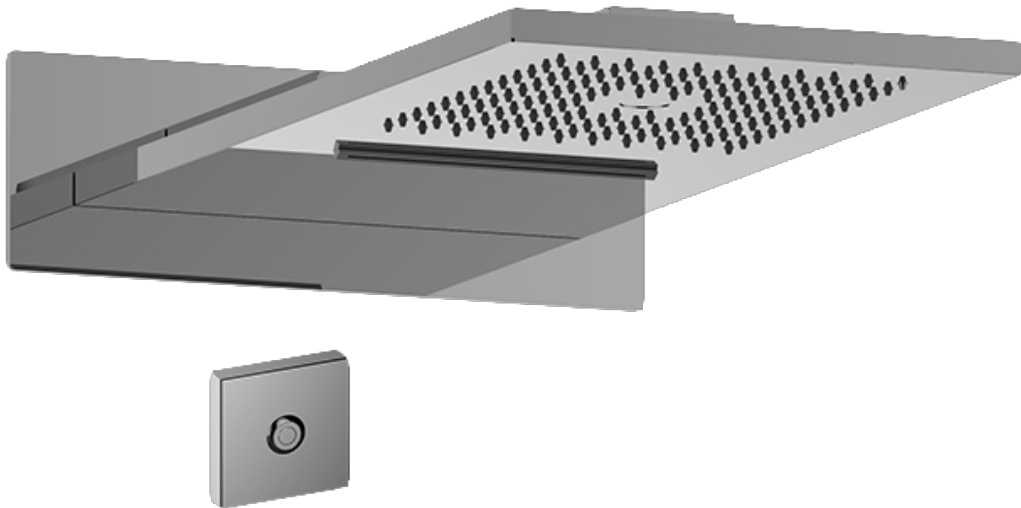

SHOWER
M-Series Full Thermostatic
Shower System with LED
GM3.124SE-LM39E0

GRAFF®

Information

- 3/4" thermostatic valve and trim
- 3/4" thermostatic valve and trim
- G-8201 dual-function, stainless steel showerhead, with rainfall and cascade settings, features 134 no-clog, easy-clean spray nozzles
- Single LED light with 6 color variations
- Flush-mounted swivel body sprays (3 pieces)
- Handshower set with wall bracket and 59" hose
- Optional extension kit
- Flow rates: rainfall ≤ 2.0 max gpm, cascade ≤ 2.0 max gpm, handshower ≤ 1.5 max gpm, body sprays ≤ 1.5 max gpm each
- ADA

Finishes

Polished
Chrome

SHOWER
Qubic M-Series 2-Way Diverter
Valve Trim with Handle
G-8071-LM39E1-T

GRAFF[®]

Information

- Single metal handle and decorative trim plate
- Use with G-8052 2-Way Diverter Volume Control Valve WITH Off Function and Pass-Through
- ADA

Finishes

Polished
Chrome

SHOWER
Dual-Function Water Feature with
LED
G-8201

GRAFF®

Information

- Stainless Steel
- Rainfall and Cascade functions
- Functions may be used separately or simultaneously
- Single LED light with 6 color variations
- Rainfall flow rate ≤ 2.0 max gpm
- Cascade flow rate ≤ 2.0 max gpm
- 134 no-clog, easy-clean rubber water nozzles
- Includes wall-mount button for LED control box
- CALGreen

Finishes

Polished
Chrome

G-8201

Aqua-Sense Collection

Dual-Function Water Feature with LED

GRAFF[®]
CUTTING EDGE DESIGN

Product Features

- Stainless steel
- Wall-mounted installation
- Rainfall and cascade functions
- Functions may be used separately or simultaneously
- Single LED light with 6 color variations
- Rainfall flow rate ≤ 1.8 max gpm
- Cascade flow rate ≤ 1.8 max gpm
- 134 no-clog, easy-clean rubber water nozzles
- Includes wall-mount button for LED control box