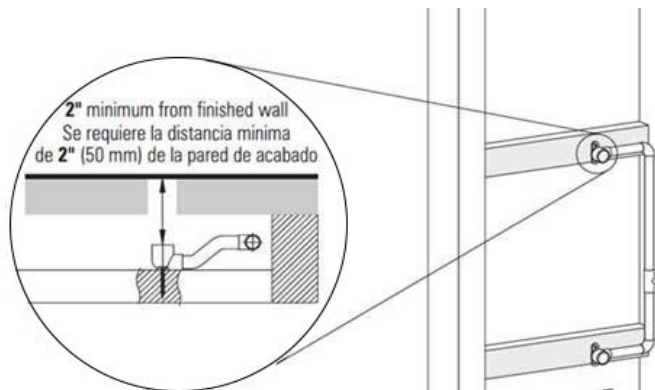

G-8497

Shower Components

Contemporary Flush-Mount Body Spray with Solid Brass Swivel Head

Product Features

- 12 no-clog, easy-clean silicone jets
- Metal ball-joint allows for 18° angle adjustment of body spray
- Brass wall escutcheon and Flush-mounted trim
- 1/2" NPT female thread inlet
- Body spray flow rate ≤ 1.5 max gpm

Warranty

- Limited lifetime warranty

For complete warranty information go to www.graff-designs.com/en-nam/warranty

Available Finishes

- Polished Chrome
  G-8497-PC
- Polished Nickel
  G-8497-PN
- Brushed Nickel
  G-8497-BNi
- Matte Black*
  G-8497-MBK*
- Architectural Black*
  G-8497-BK*
- Architectural White*
  G-8497-WT*
- Olive Brass
  G-8497-OB
- Gunmetal*
  G-8497-GM*
- Steelnox
  G-8497-SN
- OR'osa PVD*
  G-8497-RG*
- Onyx PVD*
  G-8497-OX*
- Polished Brass PVD*
  G-8497-PB*
- Brushed Brass PVD*
  G-8497-BB*
- Brushed Gold*
  G-8497-BAU*
- Gold*
  G-8497-AU*
- Gunmetal Distressed*
  G-8497-GMD*