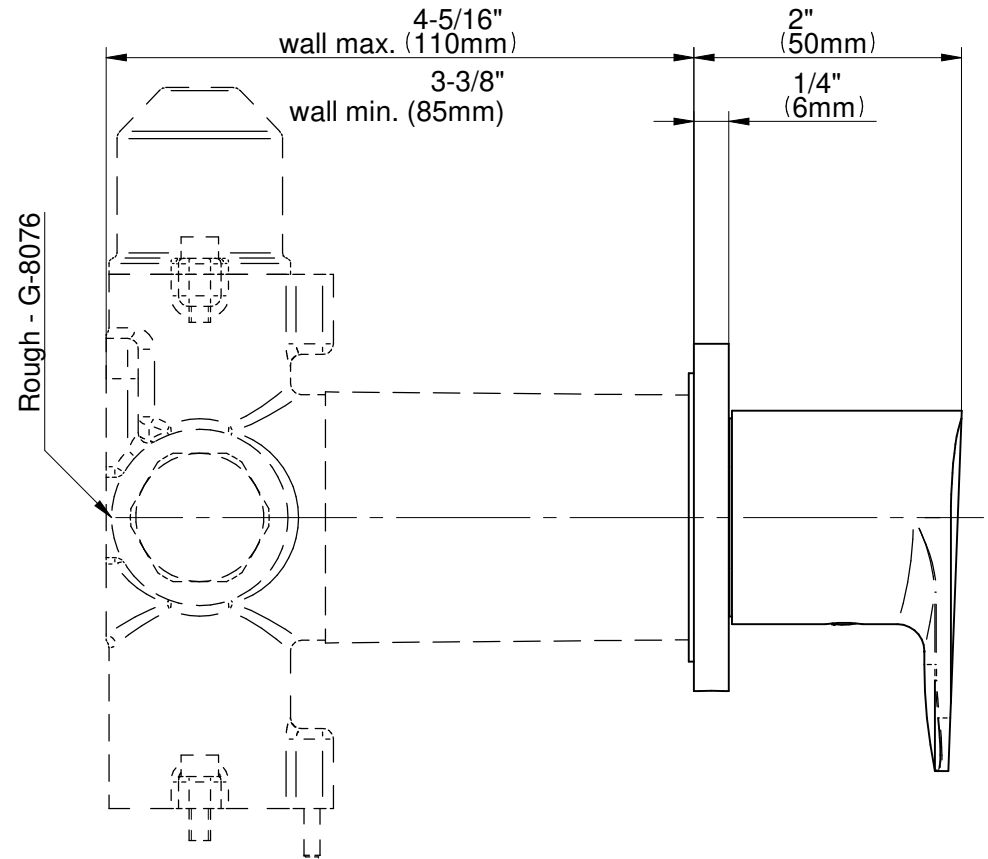

SHOWER
Sento M-Series Thermostatic
Shower System - Tub and Shower
with Handshower
GL3.H12ST-LM59E0

GRAFF®

Information

- 3/4" thermostatic valve and trim
- 3/4" stop/volume control valve and 3-way diverter valve and trims
- 8" showerhead with 12" wall-mounted shower arm
- Showerhead features no-clog, easy-clean spray nozzles
- Handshower set with wall-mounted slide bar and 59" hose (PVD finishes use 59" flex hose)
- 7" matching Sento collection tub spout
- Optional extension kit
- Flow rates: showerhead ≤ 1.8 max gpm, handshower ≤ 1.5 max gpm
- ADA
- CALGreen

SHOWER
M-Series Thermostatic Valve Trim
with Handle

GRAFF®

Information

- Single metal handle
- Decorative trim plate
- Use with G-8006 Thermostatic Rough Valve
- ADA

Finishes

G-8037-LM59E-T

Sento Series

SHOWER
M-Series Stop/Volume Control
Valve Trim with Handle

Information

- Single metal handle
- Decorative trim plate
- Use with G-8076 Stop/Volume Control Rough Valve with Pass-Through or G-8077 Stop/Volume Control Rough Valve
- ADA

Finishes

G-8097-LM59E1-T

Sento Series

SHOWER
M-Series 3-Way Diverter Valve
Trim with Handle

Information

- Single metal handle
- Decorative trim plate
- Use with G-8053 3-Way Diverter Control Valve WITH Off Function
- Available Spring 2019 - call for earlier availability
- ADA