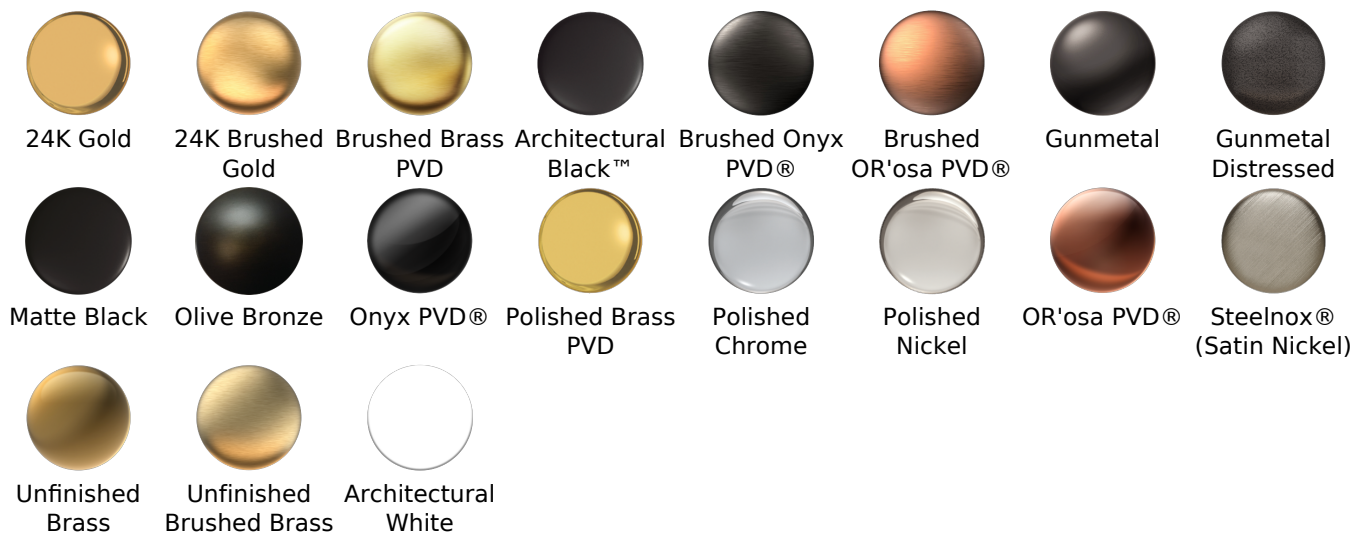

SHOWER
M-Series 3-Way Diverter Valve
Trim with Handle

Information

- Single metal handle
- Decorative trim plate
- Use with G-8053 3-Way Diverter Control Valve WITH Off Function
- Available Spring 2019 - call for earlier availability
- ADA

Finishes