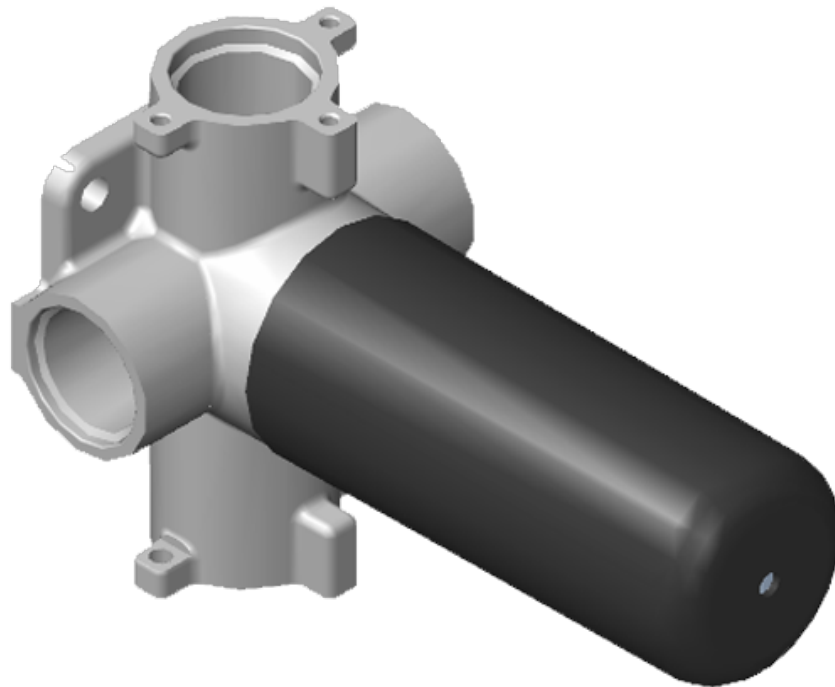

Finishes

G-8006

M-Series

3/4" Concealed Thermostatic Rough Valve

Product Features

- 12.9 gpm @ 60 psi
- 3/4" universal inlets
- Built-in service stops
- Stacking outlet feature
- Complete serviceability from front of all units
- Supplied with protective plastic cover
- CalGreen compliant dependent on functions

www.graff-faucets.com | phone: 800-954-4723

SHOWER
 Three-Way Diverter Control Valve
 WITH Off Function (No Pass-
 Through)
G-8053

Information

- ~11.4 gpm @ 60 psi
- 3/4" universal inlets/outlets with female threads
- Operates one function at a time
- Stacking inlet feature
- Supplied with protective plastic cover
- CALGreen compliant depending on functions