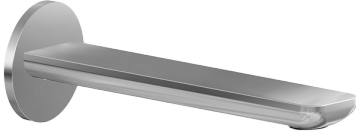

SHOWER
M-Series 3-Way Diverter Valve
Trim with Handle

Information

- Single metal handle
- Decorative trim plate
- Use with G-8053 3-Way Diverter Control Valve WITH Off Function
- Available Spring 2019 - call for earlier availability
- ADA

Finishes

G-8069-LM59E1-T

Sento Series

SHOWER
7" Contemporary Sento Tub Spout
G-6365

GRAFF®

Information

- Includes spout ring
- 1/2" NPT male thread inlet
- Tub spout flow rate ~ 14.0 gpm @60 psi
- Matches Sento Collection

Finishes

Product Features

- Includes spout ring
- 1/2" NPT female thread inlet
- Tub spout flow rate ~ 14.0 gpm @60 psi

Available Finishes

- Polished Chrome
G-6365-PC
- Brushed Nickel
G-6365-BNi
- Polished Nickel
G-6365-PN
- Olive Bronze
G-6365-OB
- Unfinished Brass*
G-6365-UB*
- Gold*
G-6365-AU*
- Brushed Gold*
G-6365-BAU*