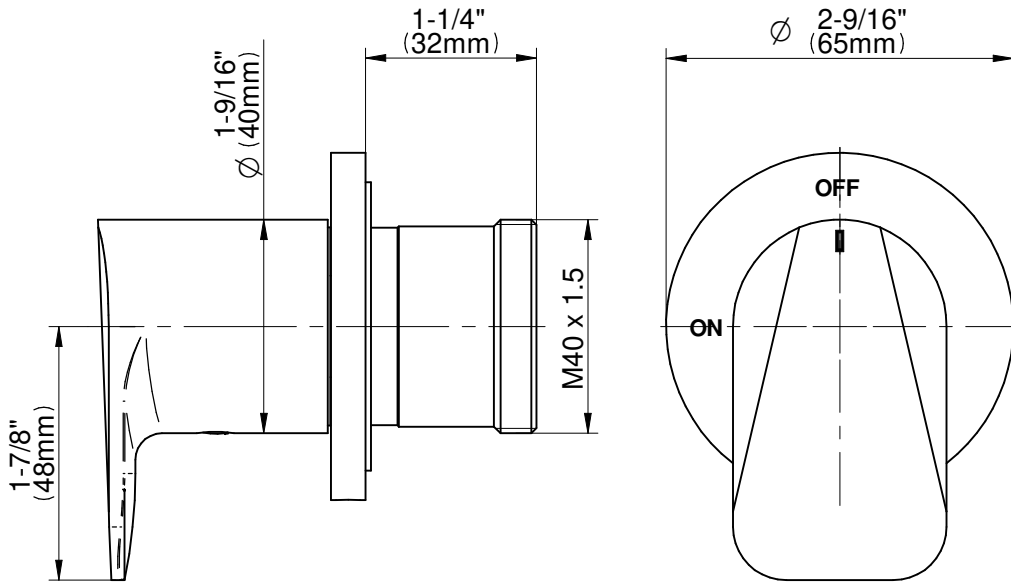

SHOWER
Sento M-Series Thermostatic
Shower System - Tub and Shower
with Handshower
GL3.H12ST-LM59E0

GRAFF®

Information

- 3/4" thermostatic valve and trim
- 3/4" stop/volume control valve and 3-way diverter valve and trims
- 8" showerhead with 12" wall-mounted shower arm
- Showerhead features no-clog, easy-clean spray nozzles
- Handshower set with wall-mounted slide bar and 59" hose (PVD finishes use 59" flex hose)
- 7" matching Sento collection tub spout
- Optional extension kit
- Flow rates: showerhead ≤ 1.8 max gpm, handshower ≤ 1.5 max gpm
- ADA
- CALGreen

Information

- Single metal handle
- Decorative trim plate
- Use with G-8076 Stop/Volume Control Rough Valve with Pass-Through or G-8077 Stop/Volume Control Rough Valve
- ADA

Finishes

G-8097-LM59E1-T

Sento Series

SHOWER
M-Series 3-Way Diverter Valve
Trim with Handle

Information

- Single metal handle
- Decorative trim plate
- Use with G-8053 3-Way Diverter Control Valve WITH Off Function
- Available Spring 2019 - call for earlier availability
- ADA