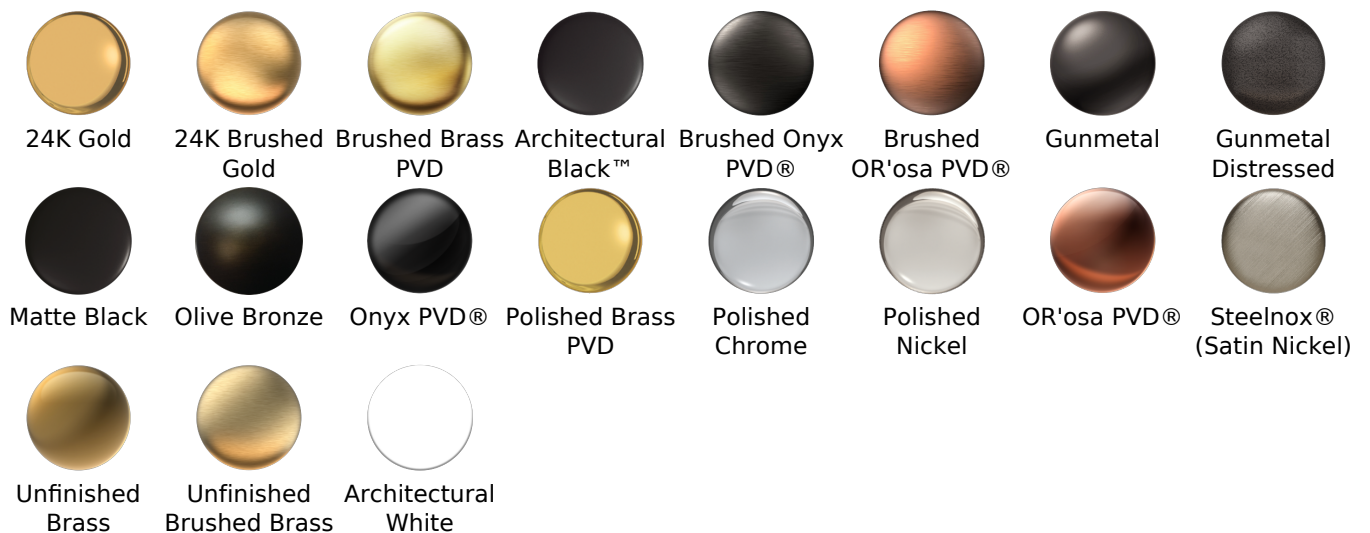

SHOWER
M-Series Stop/Volume Control
Valve Trim with Handle

Information

- Single metal handle
- Decorative trim plate
- Use with G-8076 Stop/Volume Control Rough Valve with Pass-Through or G-8077 Stop/Volume Control Rough Valve
- ADA

Finishes