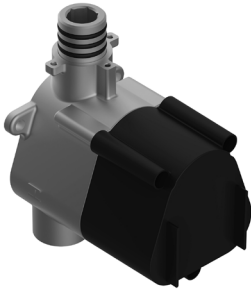

Finishes

G-8069-LM59E1-T

Sento Series

SHOWER
7" Contemporary Sento Tub Spout
G-6365

GRAFF®

Information

- Includes spout ring
- 1/2" NPT male thread inlet
- Tub spout flow rate ~ 14.0 gpm @60 psi
- Matches Sento Collection

Finishes

Product Features

- Includes spout ring
- 1/2" NPT female thread inlet
- Tub spout flow rate ~ 14.0 gpm @60 psi

Available Finishes

- Polished Chrome
G-6365-PC
- Brushed Nickel
G-6365-BNi
- Polished Nickel
G-6365-PN
- Olive Bronze
G-6365-OB
- Unfinished Brass*
G-6365-UB*
- Gold*
G-6365-AU*
- Brushed Gold*
G-6365-BAU*

www.graff-designs.com | phone: 800-954-4723

SHOWER
Thermostatic Rough Valve
G-8006

Information

- 12.9 gpm @ 60 psi
- 3/4" universal inlets
- Built-in service stops
- Stacking outlet feature
- Complete serviceability from front of all units
- Supplied with protective plastic cover
- CalGreen compliant dependent on functions

Finishes

G-8006

M-Series

3/4" Concealed Thermostatic Rough Valve

Product Features

- 12.9 gpm @ 60 psi
- 3/4" universal inlets
- Built-in service stops
- Stacking outlet feature
- Complete serviceability from front of all units
- Supplied with protective plastic cover
- CalGreen compliant dependent on functions