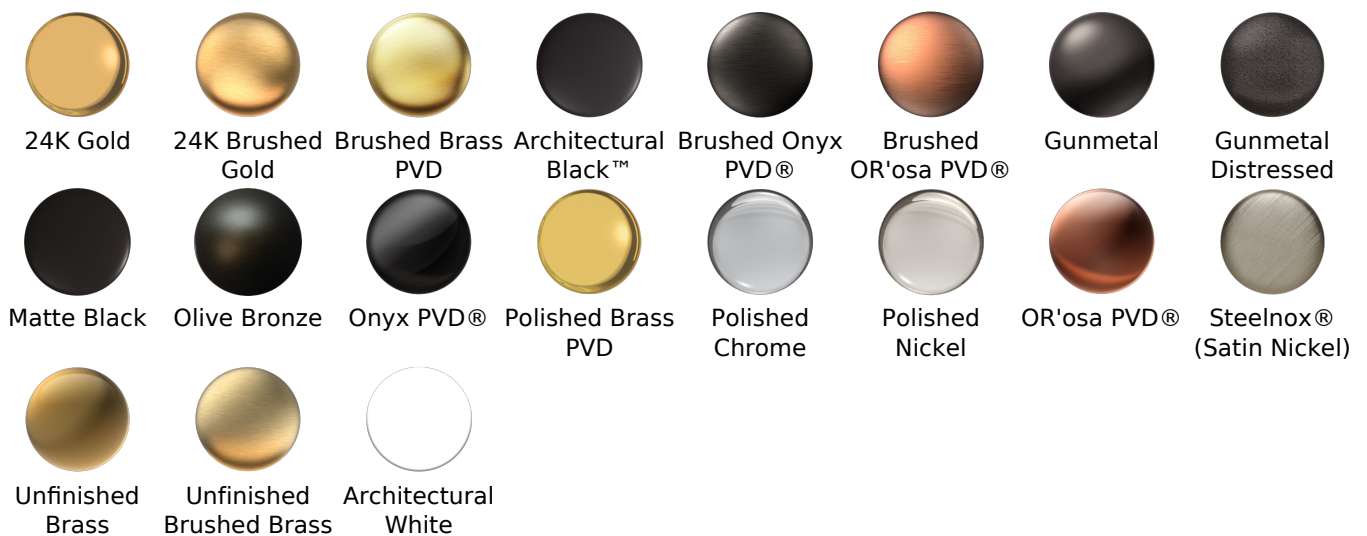

Available Finishes

- Polished Chrome
G-8449-PC
- Brushed Nickel
G-8449-PN
- Polished Nickel
G-8449-BNi
- Unfinished Brass*
G-8449-UB*
- Steelnix
G-8449-SN
- Olive Brass*
G-8449-OB*
- Architectural Black with Chrome Accents*
G-8449-PC/BK*
- Brushed Gold*
G-8449-BAU

Available Finishes

- Polished Chrome
G-8605-PC
- Polished Nickel
G-8605-PN
- Brushed Nickel
G-8605-BNi
- Unfinished Brushed Brass*
G-8605-UBB*
- Unfinished Brass*
G-8605-UB*
- Matte Black*
G-8605-MBK*
- Architectural Black*
G-8605-BK*
- Architectural White*
G-8605-WT*
- Olive Brass*
G-8605-OB*
- Gunmetal*
G-8605-GM*
- Vintage Brushed Brass*
G-8605-VBB*
- Steelnox (Satin Nickel)
G-8605-SN
- 24K Brushed Gold*
G-8605-BAU*
- 24K Gold*
G-8605-AU*
- Gunmetal Distressed*
G-8605-GMD*

* Special order finish- call for availability

SHOWER
 Contemporary Round Wall Supply
 Elbow
G-8613

Information

- 1/2" NPT female thread inlet

Finishes

G-8613

Shower Components

Contemporary Round Wall Supply Elbow