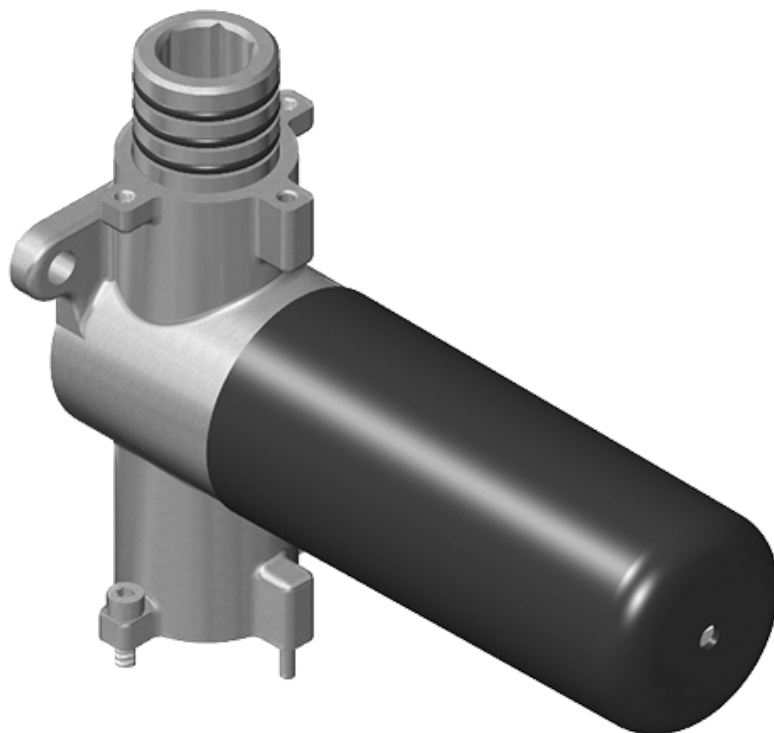

Finishes

Unfinished Unfinished Architectural
Brass Brushed Brass White

G-8053

M-Series

3-Way Diverter Control Valve WITH Off Function (No Pass-Through)

Product Features

- 3/4" universal inlets/outlets with female threads
- Stacking inlet feature
- Supplied with protective plastic cover
- CalGreen compliant dependent on functions

www.graff-faucets.com | phone: 800-954-4723

SHOWER
 Stop/Volume Control Rough Valve
G-8077

Information

- 18.1 gpm @ 60 psi
- 3/4" universal inlets/outlets with female threads
- Stacking inlet and outlet feature
- Supplied with protective plastic cover
- CalGreen compliant dependent on functions