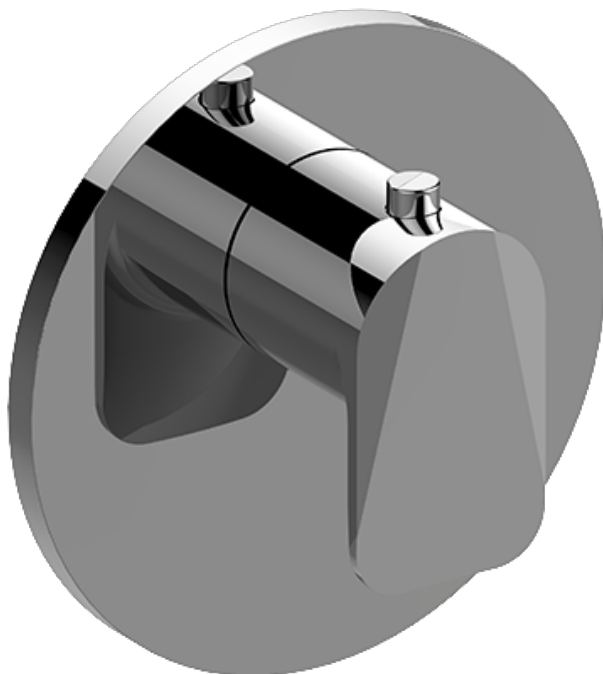

SHOWER
Sento M-Series Thermostatic
Shower System - Tub and Shower
with Handshower
GL3.H12ST-LM59E0

GRAFF®

Information

- 3/4" thermostatic valve and trim
- 3/4" stop/volume control valve and 3-way diverter valve and trims
- 8" showerhead with 12" wall-mounted shower arm
- Showerhead features no-clog, easy-clean spray nozzles
- Handshower set with wall-mounted slide bar and 59" hose (PVD finishes use 59" flex hose)
- 7" matching Sento collection tub spout
- Optional extension kit
- Flow rates: showerhead ≤ 1.8 max gpm, handshower ≤ 1.5 max gpm
- ADA
- CALGreen

SHOWER
M-Series Thermostatic Valve Trim
with Handle

GRAFF®

Information

- Single metal handle
- Decorative trim plate
- Use with G-8006 Thermostatic Rough Valve
- ADA

Finishes

G-8037-LM59E-T

Sento Series

SHOWER
M-Series Stop/Volume Control
Valve Trim with Handle

Information

- Single metal handle
- Decorative trim plate
- Use with G-8076 Stop/Volume Control Rough Valve with Pass-Through or G-8077 Stop/Volume Control Rough Valve
- ADA

Finishes

G-8097-LM59E1-T

Sento Series

SHOWER
M-Series 3-Way Diverter Valve
Trim with Handle

Information

- Single metal handle
- Decorative trim plate
- Use with G-8053 3-Way Diverter Control Valve WITH Off Function
- Available Spring 2019 - call for earlier availability
- ADA