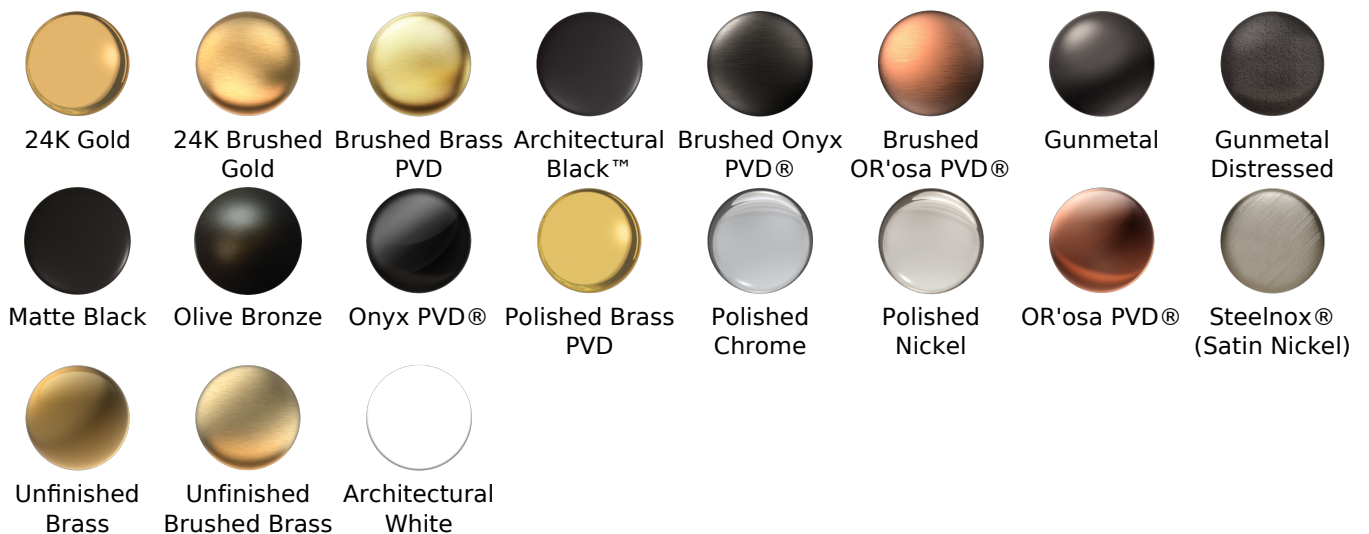

SHOWER
Contemporary 12" Shower Arm
G-8503

GRAFF®

Information

- Includes arm and solid round flange
- 1/2" NPT male thread inlet
- For use with all showerheads

Finishes