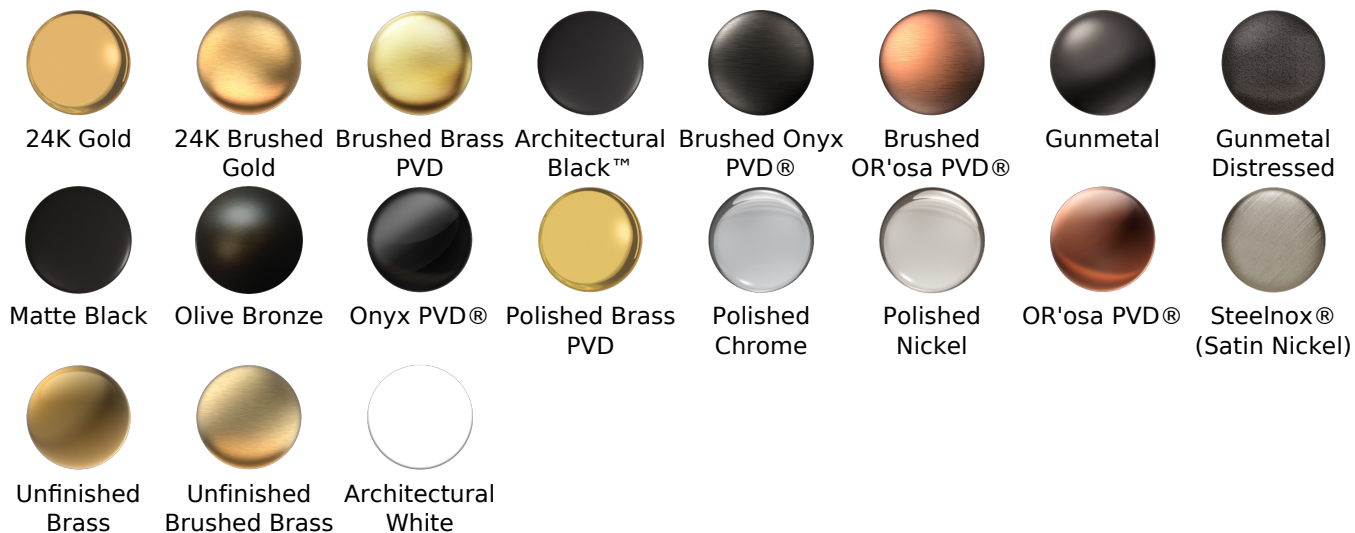

SHOWER
7" Contemporary Sento Tub Spout
G-6365

GRAFF®

Information

- Includes spout ring
- 1/2" NPT male thread inlet
- Tub spout flow rate ~ 14.0 gpm @60 psi
- Matches Sento Collection

Finishes