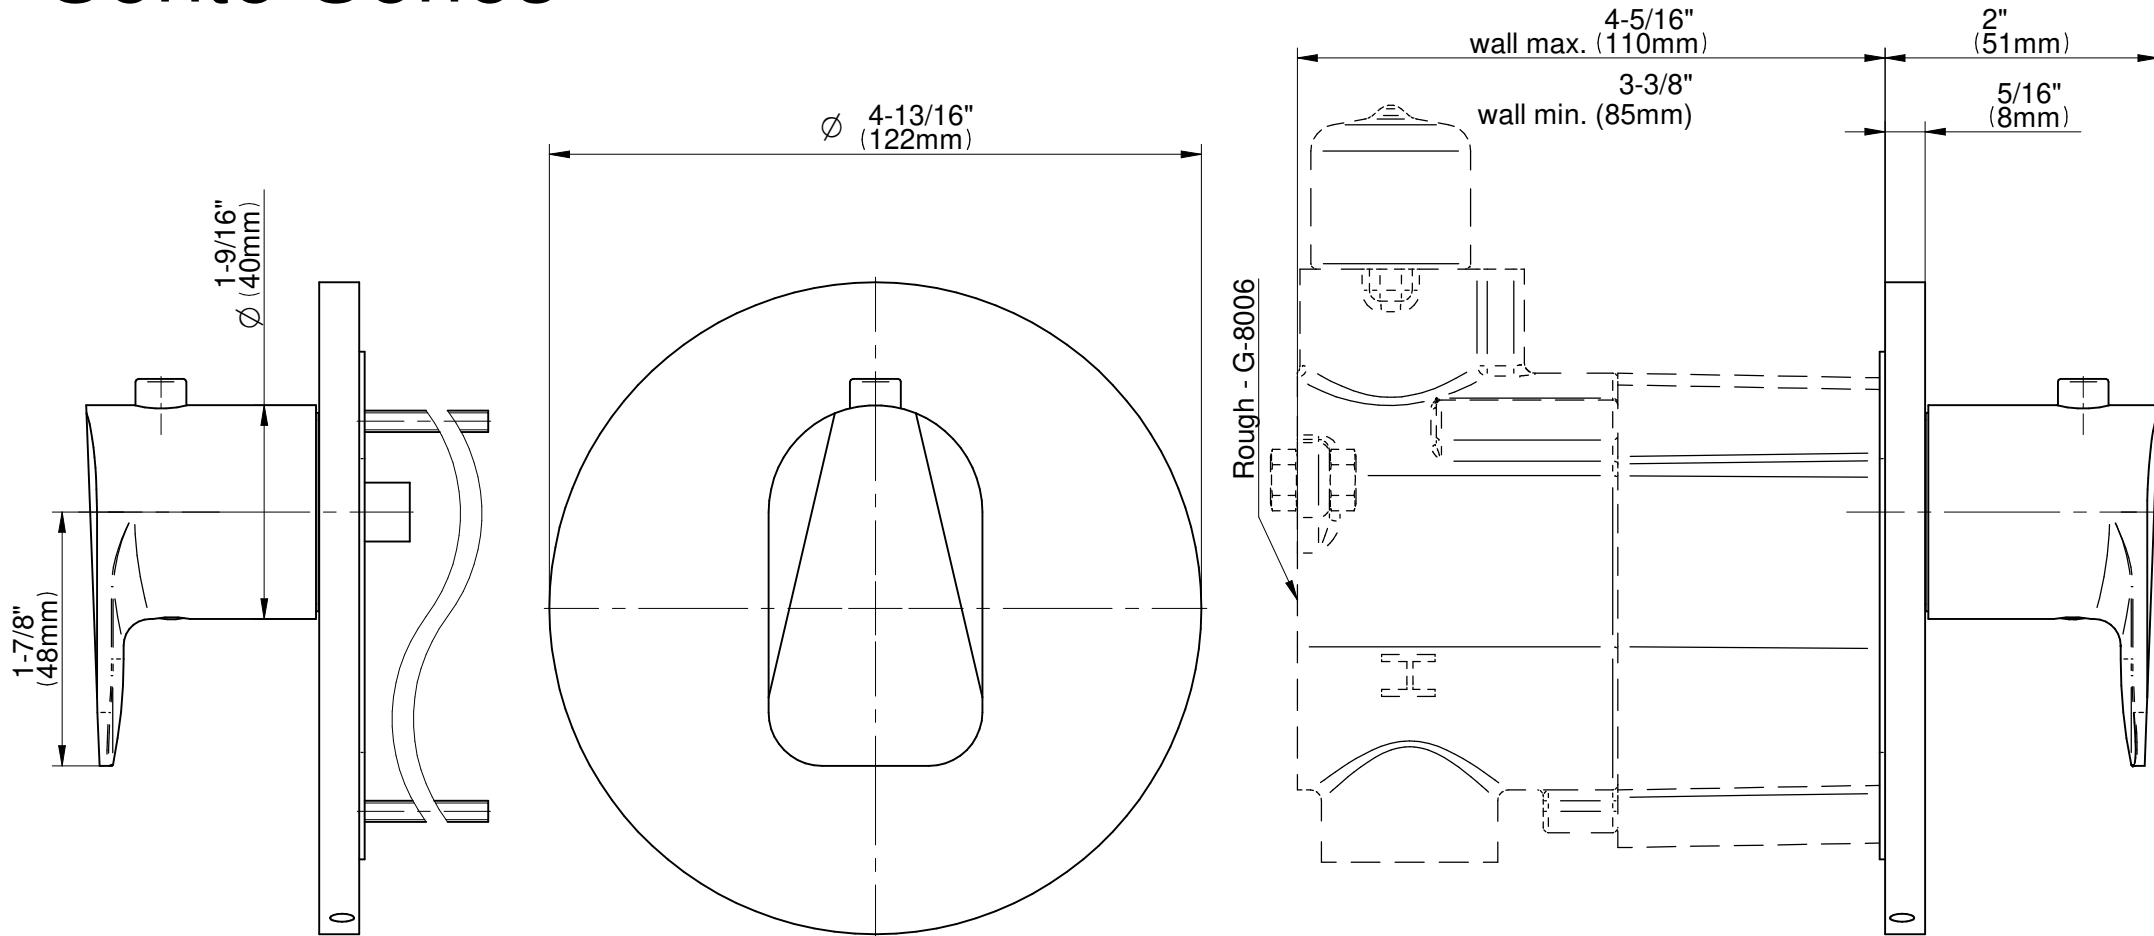

SHOWER
Sento M-Series Thermostatic
Shower System - Tub and Shower
with Handshower
GL3.H12ST-LM59E0

GRAFF®

Information

- 3/4" thermostatic valve and trim
- 3/4" stop/volume control valve and 3-way diverter valve and trims
- 8" showerhead with 12" wall-mounted shower arm
- Showerhead features no-clog, easy-clean spray nozzles
- Handshower set with wall-mounted slide bar and 59" hose (PVD finishes use 59" flex hose)
- 7" matching Sento collection tub spout
- Optional extension kit
- Flow rates: showerhead ≤ 1.8 max gpm, handshower ≤ 1.5 max gpm
- ADA
- CALGreen

SHOWER
M-Series Thermostatic Valve Trim
with Handle

GRAFF®

Information

- Single metal handle
- Decorative trim plate
- Use with G-8006 Thermostatic Rough Valve
- ADA

Finishes

G-8037-LM59E-T

Sento Series

SHOWER
M-Series Stop/Volume Control
Valve Trim with Handle

SHOWER
M-Series 3-Way Diverter Valve
Trim with Handle

Information

- Single metal handle
- Decorative trim plate
- Use with G-8053 3-Way Diverter Control Valve WITH Off Function
- Available Spring 2019 - call for earlier availability
- ADA