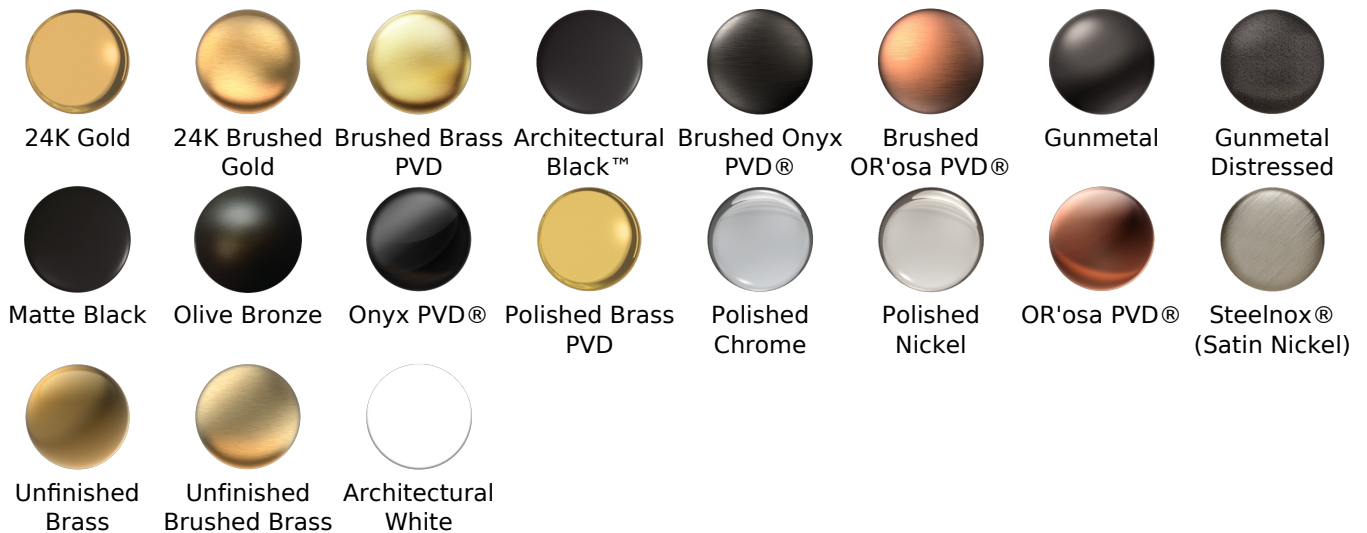

SHOWER
Thermostatic Rough Valve
G-8006

Information

- 12.9 gpm @ 60 psi
- 3/4" universal inlets
- Built-in service stops
- Stacking outlet feature
- Complete serviceability from front of all units
- Supplied with protective plastic cover
- CalGreen compliant dependent on functions

Finishes