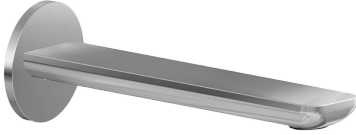

SHOWER
Sento M-Series Thermostatic
Shower System - Tub and Shower
with Handshower
GL3.H12ST-LM42E0

GRAFF®

Information

- 3/4" thermostatic valve and trim
- 3/4" stop/volume control valve and 3-way diverter valve and trims
- 8" showerhead with 12" wall-mounted shower arm
- Showerhead features no-clog, easy-clean spray nozzles
- Handshower set with wall-mounted slide bar and 59" hose (PVD finishes use 59" flex hose)
- 7" matching Sento collection tub spout
- Optional extension kit
- Flow rates: showerhead ≤ 1.8 max gpm, handshower ≤ 1.5 max gpm
- ADA
- CALGreen

SHOWER
7" Contemporary Sento Tub Spout
G-6365

GRAFF®

Information

- Includes spout ring
- 1/2" NPT male thread inlet
- Tub spout flow rate ~ 14.0 gpm @60 psi
- Matches Sento Collection

Finishes

Product Features

- Includes spout ring
- 1/2" NPT female thread inlet
- Tub spout flow rate ~ 14.0 gpm @60 psi

Available Finishes

- Polished Chrome
G-6365-PC
- Brushed Nickel
G-6365-BNi
- Polished Nickel
G-6365-PN
- Olive Bronze
G-6365-OB
- Unfinished Brass*
G-6365-UB*
- Gold*
G-6365-AU*
- Brushed Gold*
G-6365-BAU*