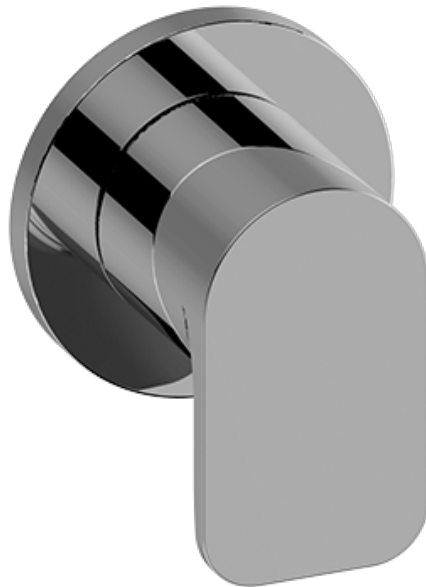

G-8077

M-Series

Stop/Volume Control Rough Valve

Product Features

- 3/4" universal inlets/outlets with female threads
- 18.1 gpm @ 60 psi
- Stacking inlet and outlet feature
- Supplied with protective plastic cover
- CalGreen compliant dependent on functions

www.graff-faucets.com | phone: 800-954-4723

SHOWER
 Sento M-Series Stop/Volume
 Control Valve Trim with Handle
G-8097-LM42E1-T

Information

- Single metal handle and decorative trim plate
- Use with G-8076 Stop/Volume Control rough valve with Pass-Through or G-8077 Stop/Volume Control rough valve
- ADA