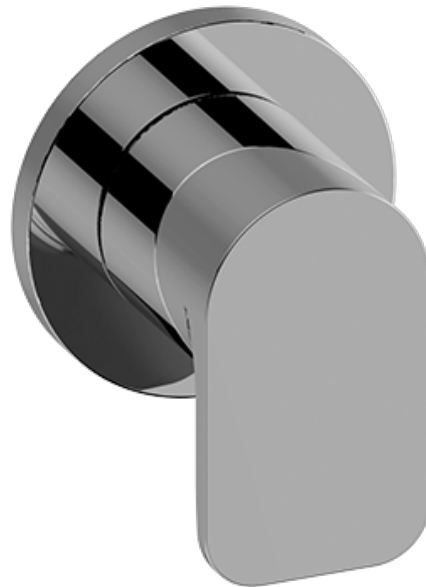

www.graff-faucets.com | phone: 800-954-4723

SHOWER
 Sento M-Series Thermostatic
 Valve Trim with Handle
G-8037-LM42E-T

Information

- Single metal handle and decorative trim plate
- Use with G-8006 thermostatic rough valve
- ADA

Finishes

G-8037-LM42E

SENTO Series

SHOWER
 Three-Way Diverter Control Valve
 WITH Off Function (No Pass-
 Through)
G-8053

Information

- ~11.4 gpm @ 60 psi
- 3/4" universal inlets/outlets with female threads
- Operates one function at a time
- Stacking inlet feature
- Supplied with protective plastic cover
- CALGreen compliant depending on functions

Finishes

Unfinished Unfinished Architectural
Brass Brushed Brass White

SHOWER
 Sento M-Series 3-Way Diverter
 Valve Trim with Handle
G-8069-LM42E1-T

Information

- Single metal handle and decorative trim plate
- Use with G-8053 3-Way Diverter Control Valve WITH Off Function
- ADA