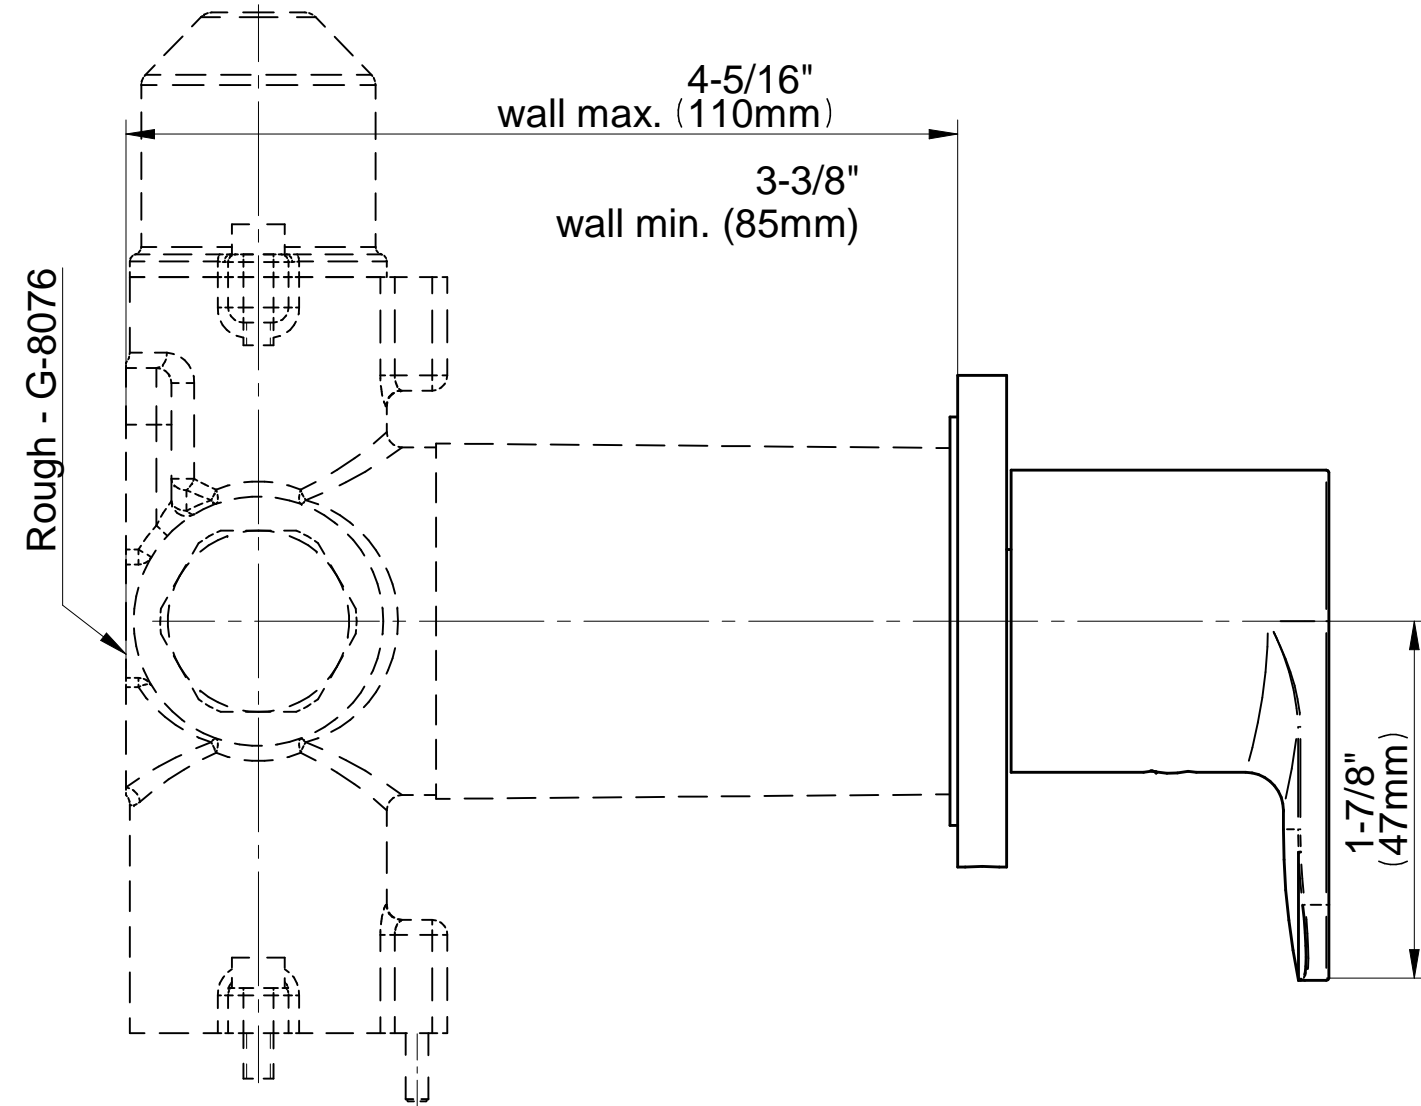

G-8097-LM42E1-T

SENTO Series