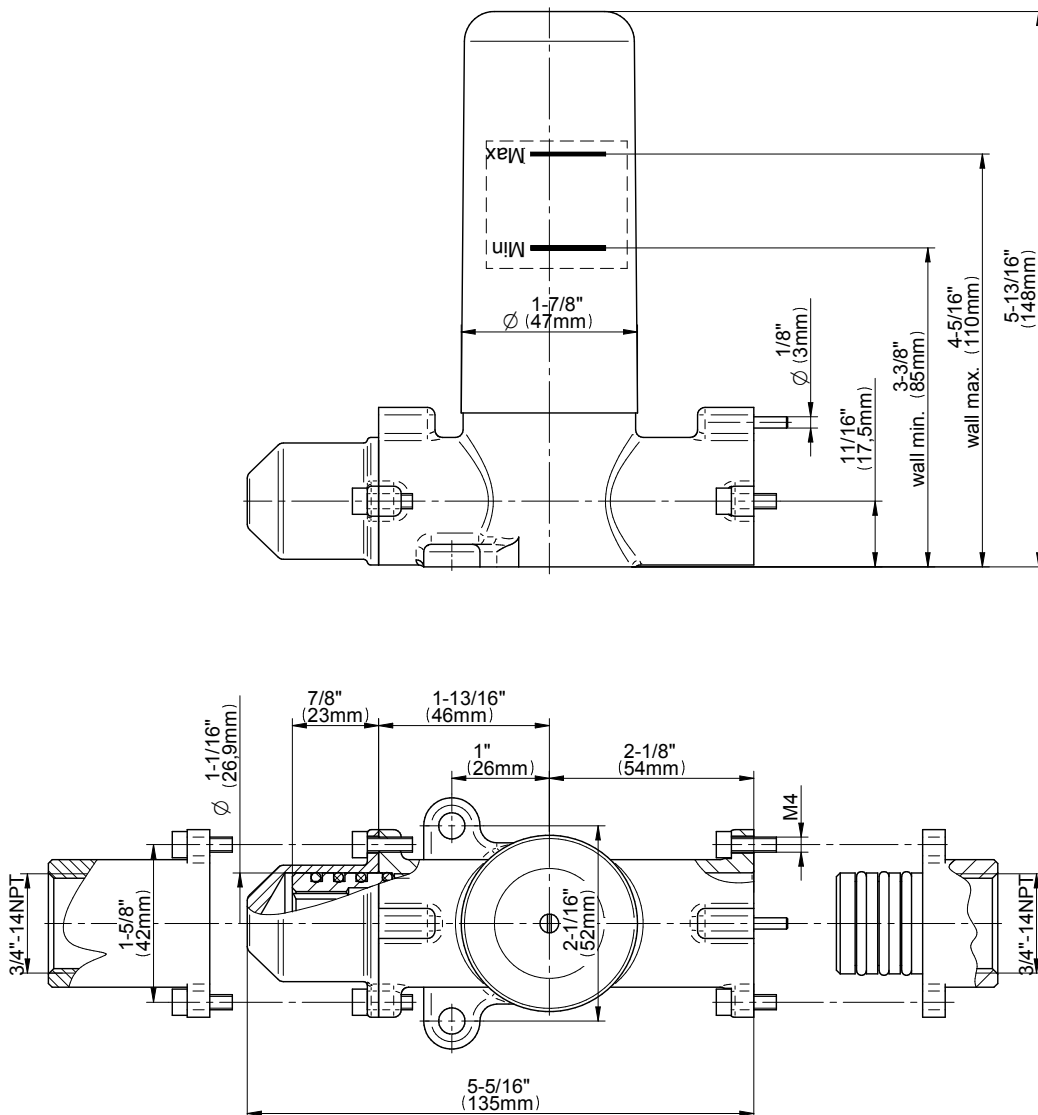

The measurements shown are for reference only. Products and specifications shown are subject to change without notice. Revised 3/2016.

www.graff-faucets.com | phone: 800-954-4723