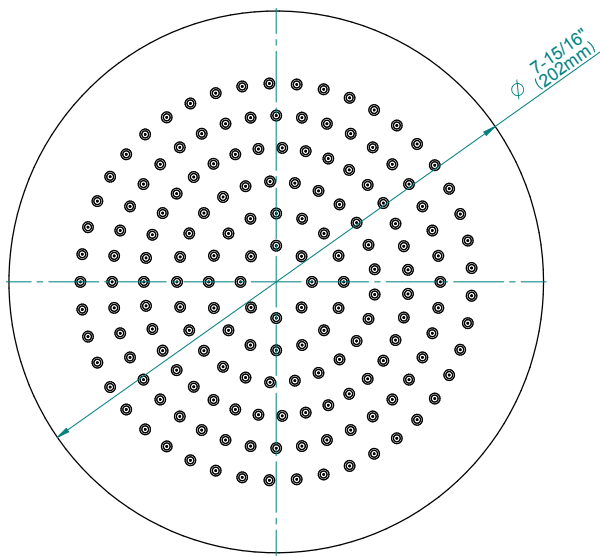

G-8449

Aqua-Sense Collection
Contemporary 8" Round Showerhead

Product Features

- 1/4" thick
- 169 no-clog, easy-clean rubber spray nozzles
- Showerhead flow rate ≤ 1.8 max gpm

Available Finishes

- Polished Chrome
  G-8449-PC
- Brushed Nickel
  G-8449-PN
- Polished Nickel
  G-8449-BNi
- Unfinished Brass*
  G-8449-UB*
- Steelnox
  G-8449-SN
- Olive Brass*
  G-8449-OB*
- Architectural Black with Chrome Accents*
  G-8449-PC/BK*
- Brushed Gold*
  G-8449-BAU

* Special order finish- call for availability

Code Compliance

- CALGreen

Warranty

- Limited lifetime warranty

For complete warranty information go to www.graff-designs.com/en-nam/warranty

The measurements shown are for reference only. Products and specifications shown are subject to change without notice. Revised 12/2017

www.graff-designs.com | phone: 800-954-4723