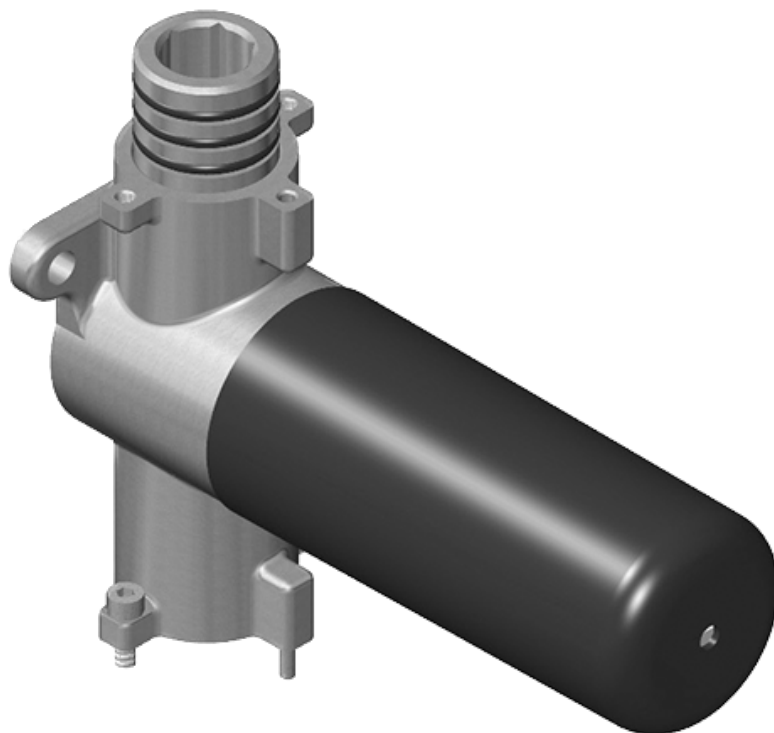

SHOWER
7" Contemporary Sento Tub Spout
G-6365

GRAFF®

Information

- Includes spout ring
- 1/2" NPT male thread inlet
- Tub spout flow rate ~ 14.0 gpm @60 psi
- Matches Sento Collection

Finishes

Product Features

Finishes

Unfinished Unfinished Architectural
Brass Brushed Brass White

SHOWER
 Sento M-Series 3-Way Diverter
 Valve Trim with Handle
G-8069-LM42E1-T

Information

- Single metal handle and decorative trim plate
- Use with G-8053 3-Way Diverter Control Valve WITH Off Function
- ADA

Finishes

G-8069-LM42E1-T

SENTO Series

SHOWER
 Stop/Volume Control Rough Valve
G-8077

Information

- 18.1 gpm @ 60 psi
- 3/4" universal inlets/outlets with female threads
- Stacking inlet and outlet feature
- Supplied with protective plastic cover
- CalGreen compliant dependent on functions

G-8077

M-Series

Stop/Volume Control Rough Valve

Product Features

- 3/4" universal inlets/outlets with female threads
- 18.1 gpm @ 60 psi
- Stacking inlet and outlet feature
- Supplied with protective plastic cover
- CalGreen compliant dependent on functions