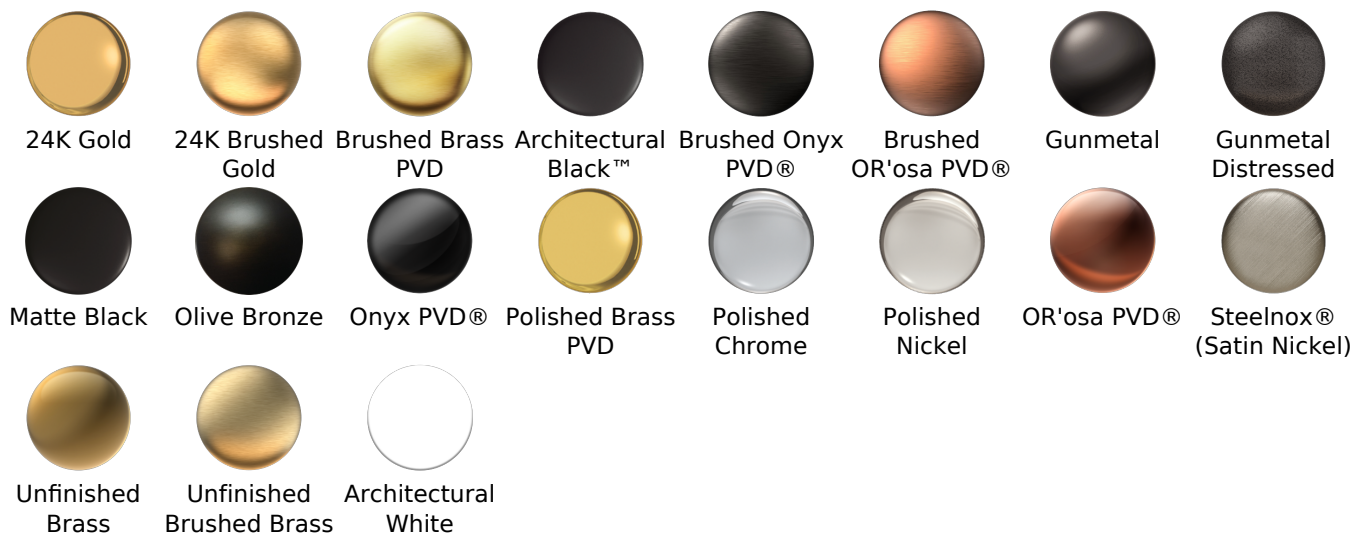

SHOWER
Sento M-Series 3-Way Diverter
Valve Trim with Handle
G-8069-LM42E1-T

Information

- Single metal handle and decorative trim plate
- Use with G-8053 3-Way Diverter Control Valve WITH Off Function
- ADA

Finishes