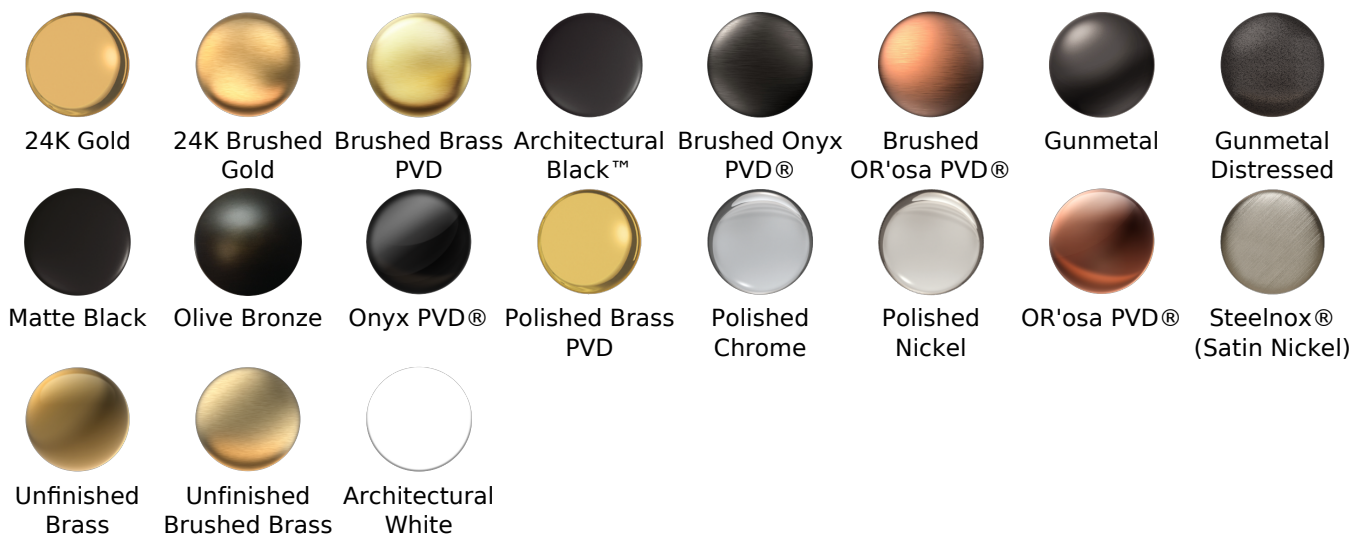

Information

- Brass spiral flexible hose with conical nut

Finishes