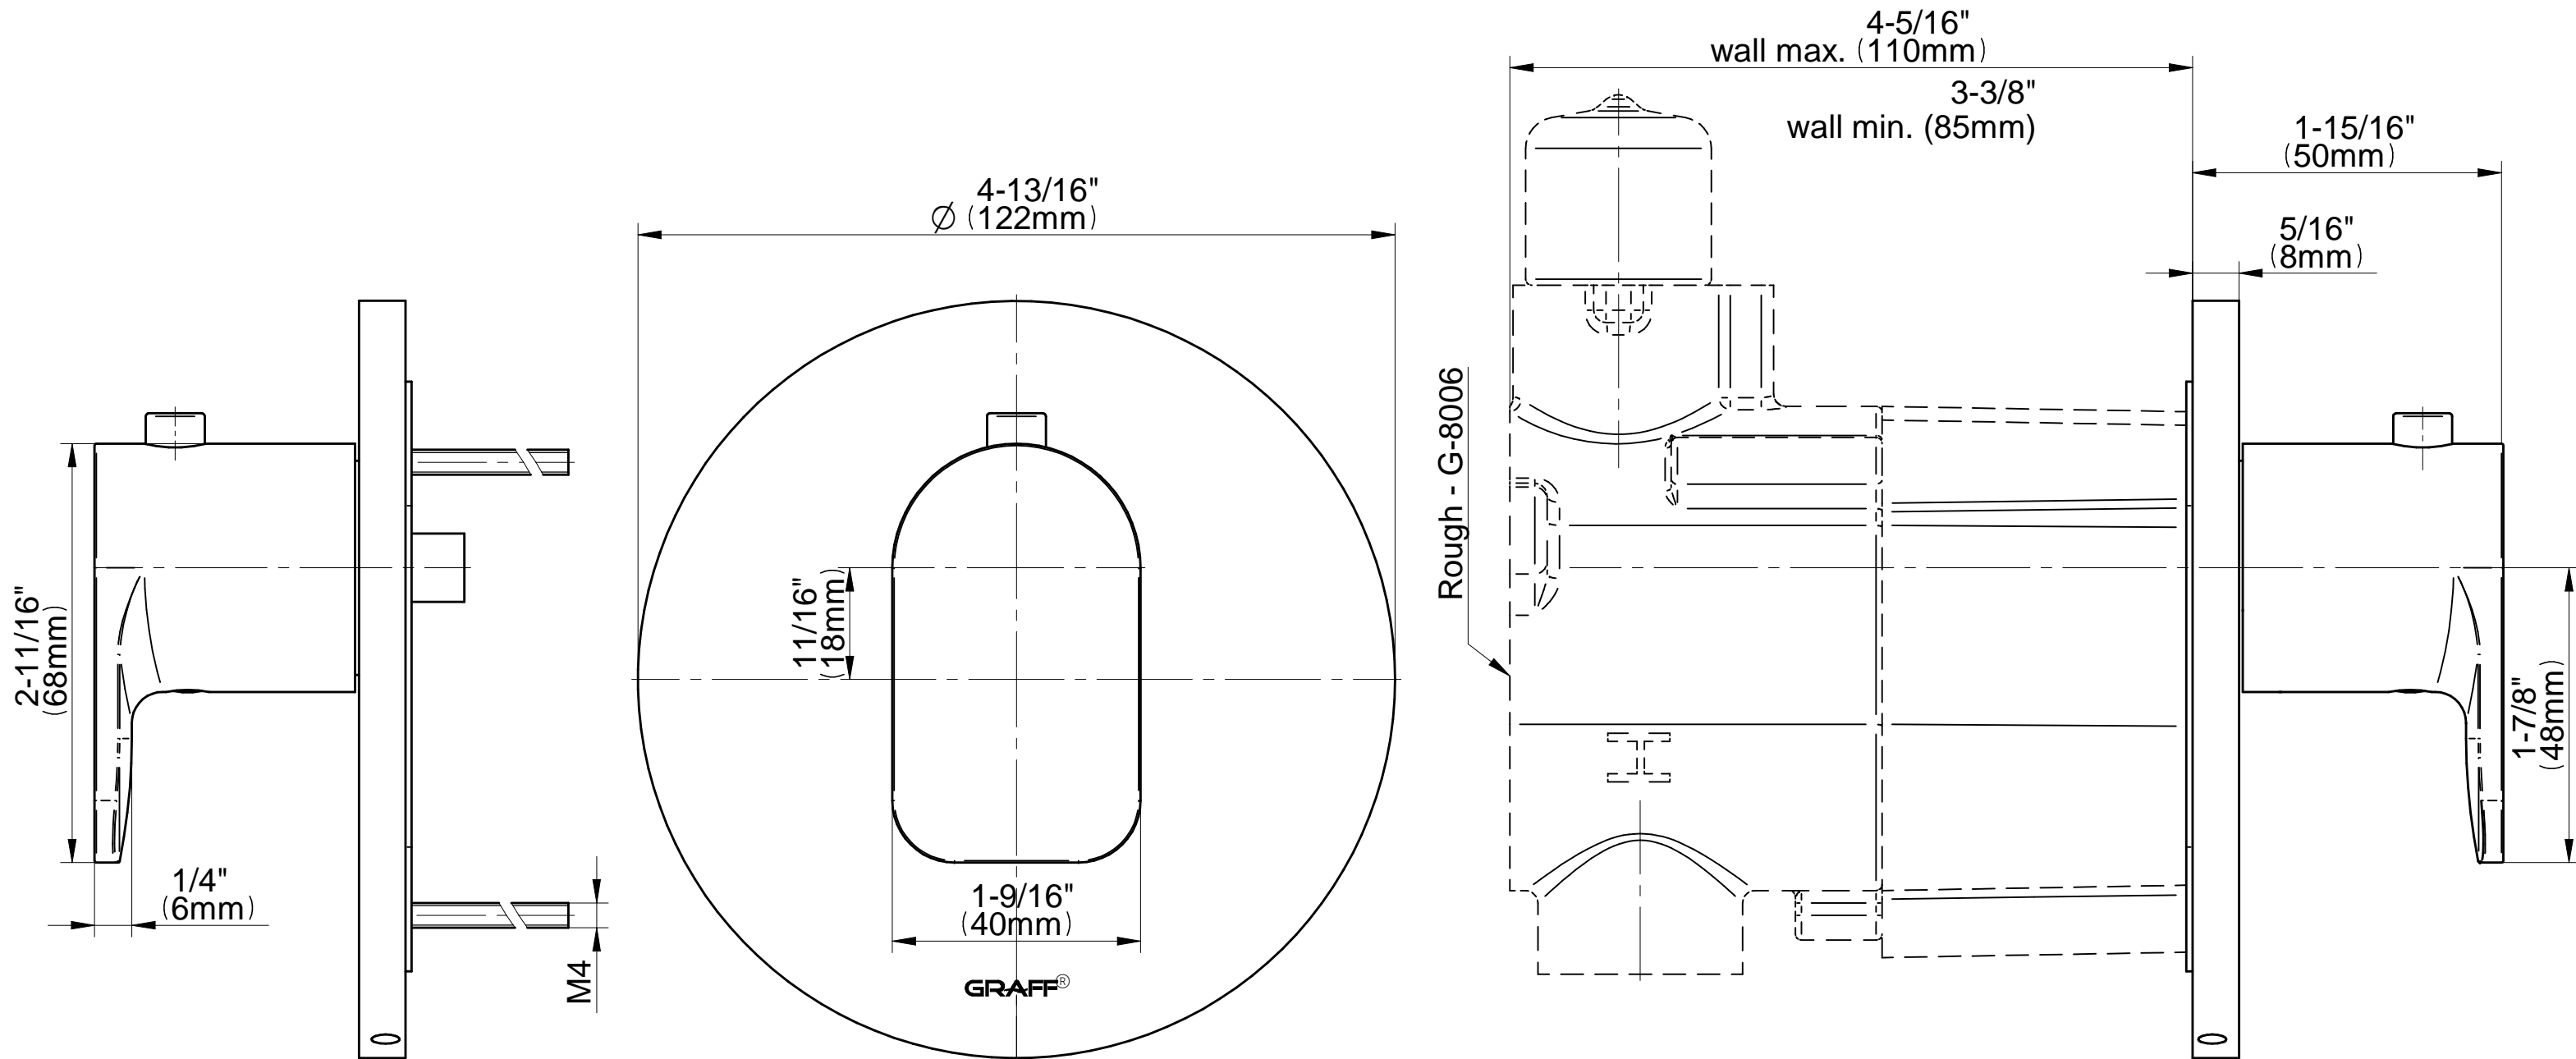

SHOWER
Sento M-Series Thermostatic
Shower System - Tub and Shower
with Handshower
GL3.H12ST-LM42E0

GRAFF®

Information

- 3/4" thermostatic valve and trim
- 3/4" stop/volume control valve and 3-way diverter valve and trims
- 8" showerhead with 12" wall-mounted shower arm
- Showerhead features no-clog, easy-clean spray nozzles
- Handshower set with wall-mounted slide bar and 59" hose (PVD finishes use 59" flex hose)
- 7" matching Sento collection tub spout
- Optional extension kit
- Flow rates: showerhead ≤ 1.8 max gpm, handshower ≤ 1.5 max gpm
- ADA
- CALGreen

www.graff-faucets.com | phone: 800-954-4723

SHOWER
 Sento M-Series Thermostatic
 Valve Trim with Handle
G-8037-LM42E-T

Information

- Single metal handle and decorative trim plate
- Use with G-8006 thermostatic rough valve
- ADA

Finishes

G-8037-LM42E

SENTO Series

SHOWER
 Three-Way Diverter Control Valve
 WITH Off Function (No Pass-
 Through)
G-8053

Information

- ~11.4 gpm @ 60 psi
- 3/4" universal inlets/outlets with female threads
- Operates one function at a time
- Stacking inlet feature
- Supplied with protective plastic cover
- CALGreen compliant depending on functions