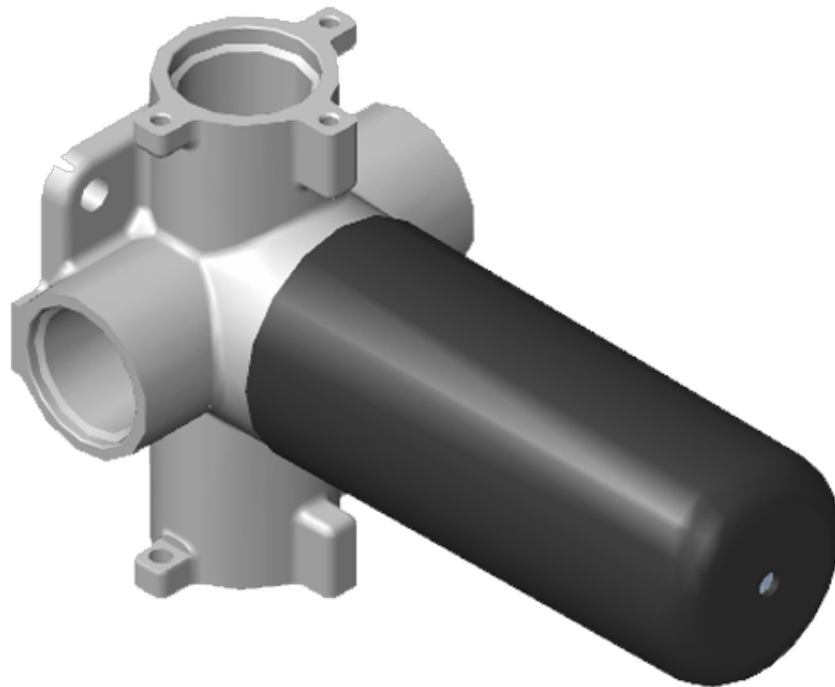

SHOWER
7" Contemporary Sento Tub Spout
G-6365

GRAFF®

Information

- Includes spout ring
- 1/2" NPT male thread inlet
- Tub spout flow rate ~ 14.0 gpm @60 psi
- Matches Sento Collection

Finishes

Product Features

www.graff-faucets.com | phone: 800-954-4723

SHOWER
 Sento M-Series Thermostatic
 Valve Trim with Handle
G-8037-LM42E-T

Information

- Single metal handle and decorative trim plate
- Use with G-8006 thermostatic rough valve
- ADA

Finishes

G-8037-LM42E

SENTO Series

SHOWER
 Three-Way Diverter Control Valve
 WITH Off Function (No Pass-
 Through)
G-8053

Information

- ~11.4 gpm @ 60 psi
- 3/4" universal inlets/outlets with female threads
- Operates one function at a time
- Stacking inlet feature
- Supplied with protective plastic cover
- CALGreen compliant depending on functions

Finishes

Unfinished Unfinished Architectural
Brass Brushed Brass White

SHOWER
 Sento M-Series 3-Way Diverter
 Valve Trim with Handle
G-8069-LM42E1-T

Information

- Single metal handle and decorative trim plate
- Use with G-8053 3-Way Diverter Control Valve WITH Off Function
- ADA