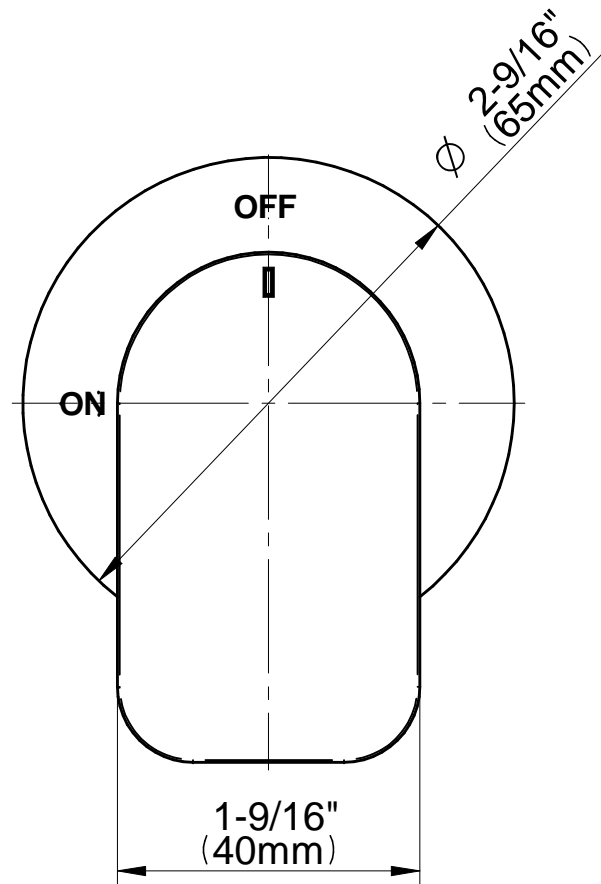

G-8097-LM42E1-T

SENTO Series