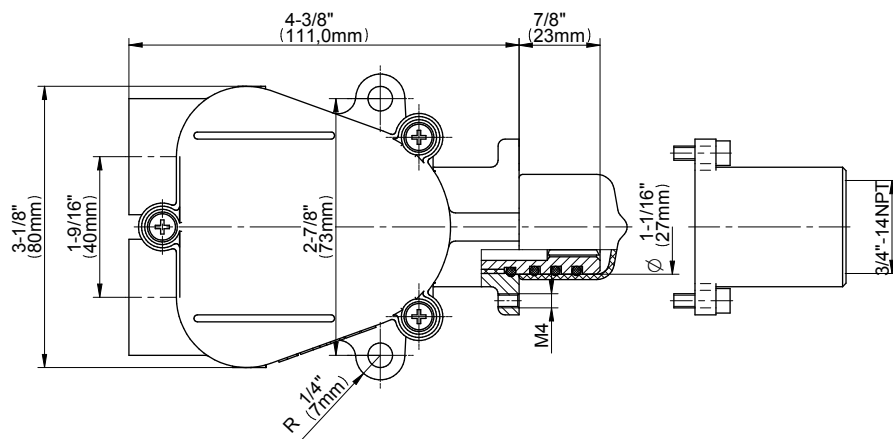

The measurements shown are for reference only. Products and specifications shown are subject to change without notice. Revised 3/2016.

www.graff-faucets.com | phone: 800-954-4723