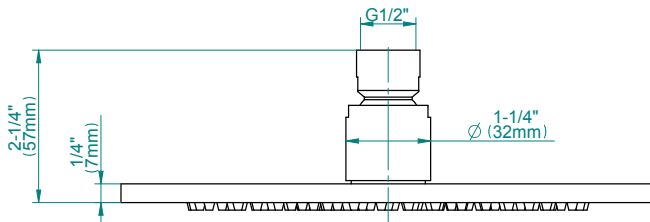

G-8449

Aqua-Sense Collection
Contemporary 8" Round Showerhead

Product Features

- 1/4" thick
- 169 no-clog, easy-clean rubber spray nozzles
- Showerhead flow rate ≤ 1.8 max gpm

Available Finishes

- Polished Chrome
  G-8449-PC
- Brushed Nickel
  G-8449-PN
- Polished Nickel
  G-8449-BNi
- Unfinished Brass*
  G-8449-UB*
- Steelnox
  G-8449-SN
- Olive Brass*
  G-8449-OB*
- Architectural Black with Chrome Accents*
  G-8449-PC/BK*
- Brushed Gold*
  G-8449-BAU

* Special order finish- call for availability

Code Compliance

- CALGreen

Warranty

- Limited lifetime warranty

For complete warranty information go to www.graff-designs.com/en-nam/warranty

The measurements shown are for reference only. Products and specifications shown are subject to change without notice. Revised 12/2017

www.graff-designs.com | phone: 800-954-4723