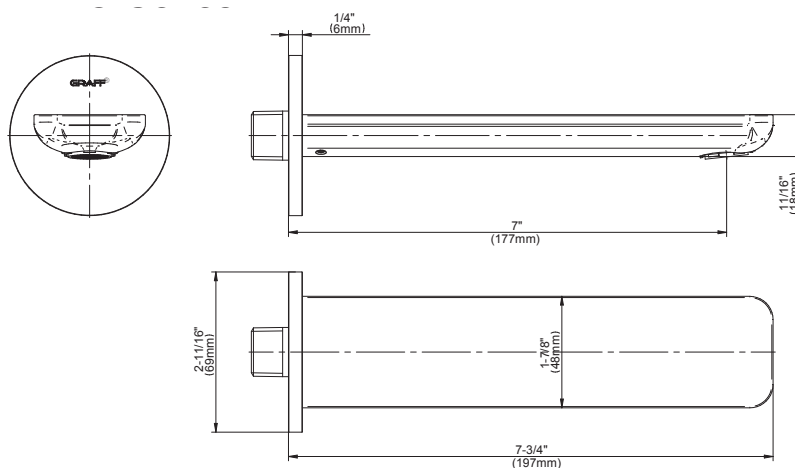

Product Features

- Includes spout ring
- 1/2" NPT female thread inlet
- Tub spout flow rate ~ 14.0 gpm @60 psi

Available Finishes

- Polished Chrome
  G-6365-PC
- Brushed Nickel
  G-6365-BNi
- Polished Nickel
  G-6365-PN
- Olive Bronze
  G-6365-OB
- Unfinished Brass*
  G-6365-UB*
- Gold*
  G-6365-AU*
- Brushed Gold*
  G-6365-BAU*

* Special order finish- call for availability

Warranty

- Limited lifetime warranty

For complete warranty information go to <https://www.graff-faucets.com/en/info/faqs>

The measurements shown are for reference only. Products and specifications shown are subject to change without notice. Revised 5/2018.

www.graff-designs.com | phone: 800-954-4723