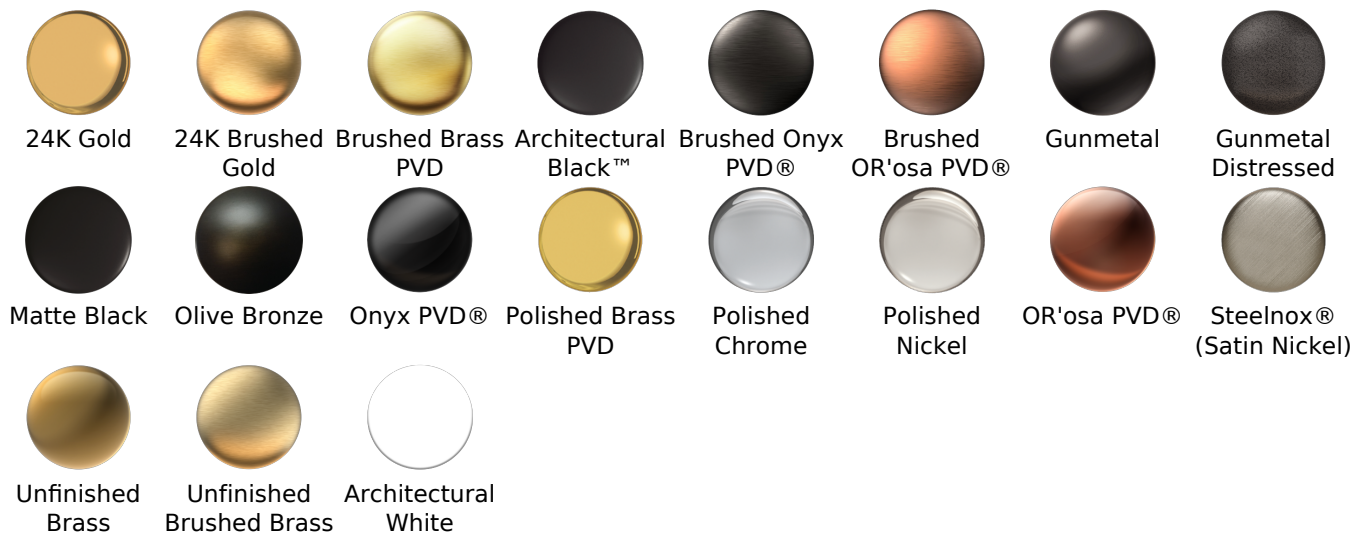

SHOWER
7" Contemporary Sento Tub Spout
G-6365

GRAFF®

Information

- Includes spout ring
- 1/2" NPT male thread inlet
- Tub spout flow rate ~ 14.0 gpm @60 psi
- Matches Sento Collection

Finishes