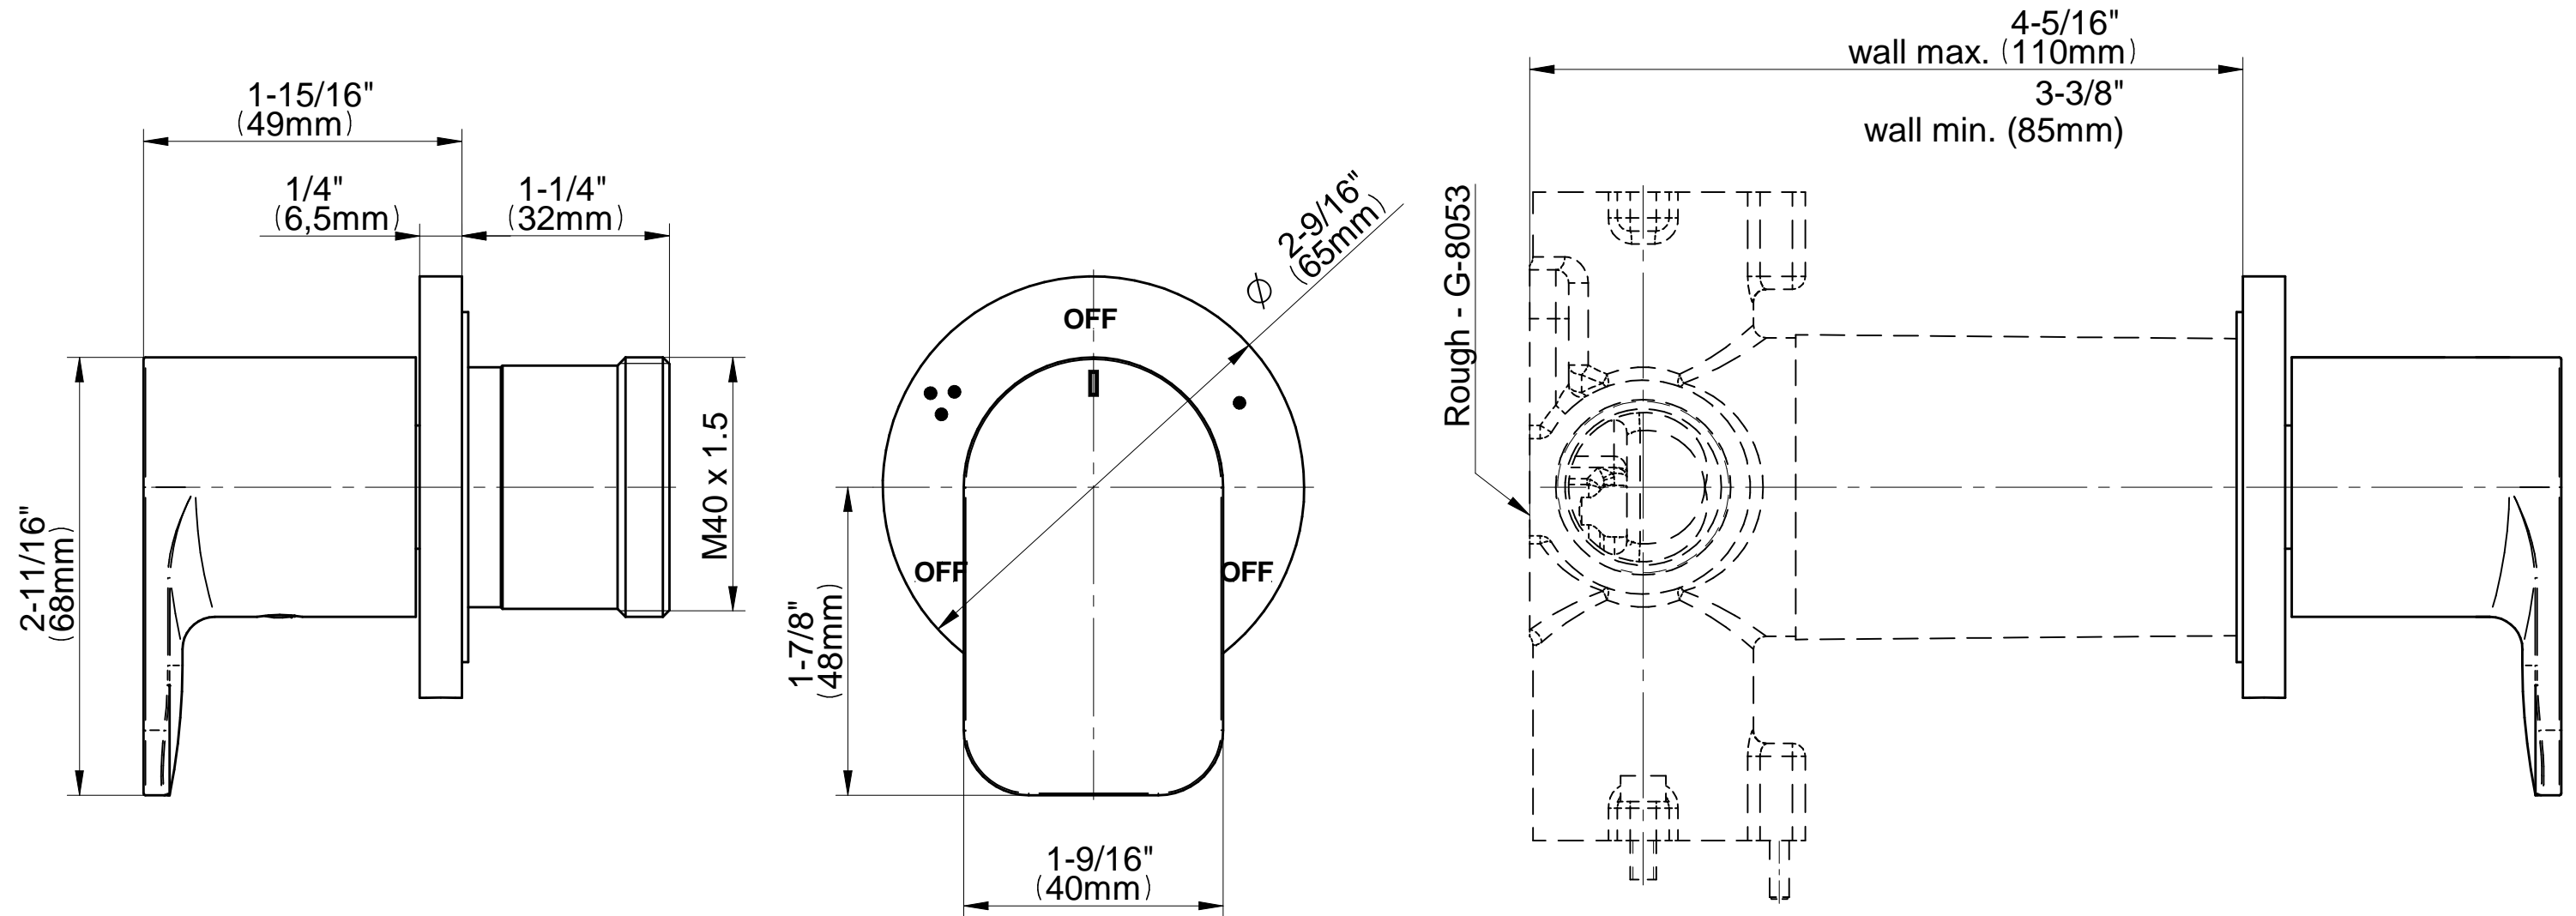

G-8069-LM42E1-T

SENTO Series