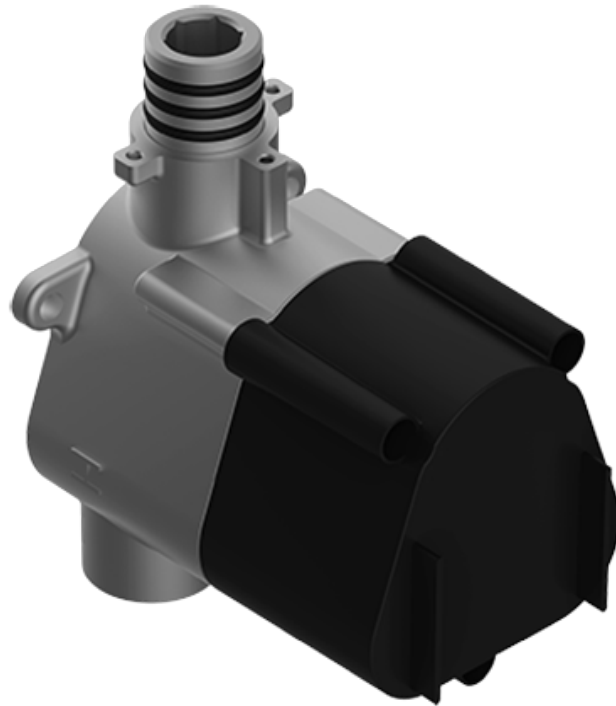

SHOWER
7" Contemporary Sento Tub Spout
G-6365

GRAFF®

Information

- Includes spout ring
- 1/2" NPT male thread inlet
- Tub spout flow rate ~ 14.0 gpm @60 psi
- Matches Sento Collection

Finishes

Product Features

- Includes spout ring
- 1/2" NPT female thread inlet
- Tub spout flow rate ~ 14.0 gpm @60 psi

Available Finishes

- Polished Chrome
G-6365-PC
- Brushed Nickel
G-6365-BNi
- Polished Nickel
G-6365-PN
- Olive Bronze
G-6365-OB
- Unfinished Brass*
G-6365-UB*
- Gold*
G-6365-AU*
- Brushed Gold*
G-6365-BAU*

www.graff-designs.com | phone: 800-954-4723

SHOWER
Thermostatic Rough Valve
G-8006

Information

- 12.9 gpm @ 60 psi
- 3/4" universal inlets
- Built-in service stops
- Stacking outlet feature
- Complete serviceability from front of all units
- Supplied with protective plastic cover
- CalGreen compliant dependent on functions

Finishes

G-8006

M-Series

3/4" Concealed Thermostatic Rough Valve

Product Features

- 12.9 gpm @ 60 psi
- 3/4" universal inlets
- Built-in service stops
- Stacking outlet feature
- Complete serviceability from front of all units
- Supplied with protective plastic cover
- CalGreen compliant dependent on functions