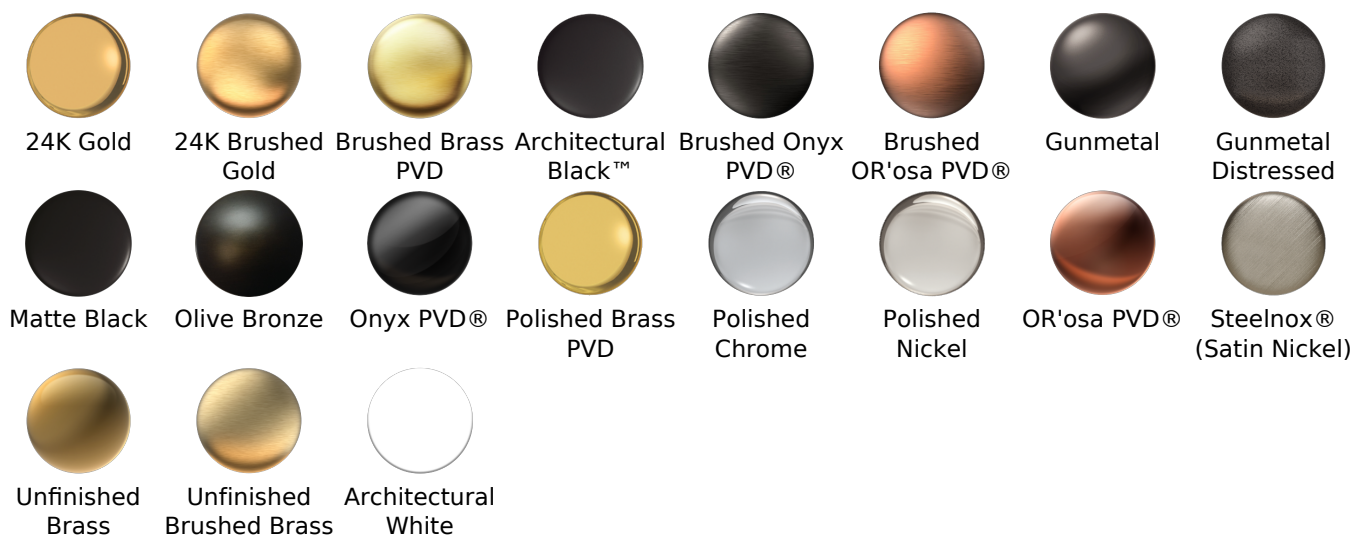

SHOWER
Sento M-Series Stop/Volume
Control Valve Trim with Handle
G-8097-LM42E1-T

Information

- Single metal handle and decorative trim plate
- Use with G-8076 Stop/Volume Control rough valve with Pass-Through or G-8077 Stop/Volume Control rough valve
- ADA

Finishes