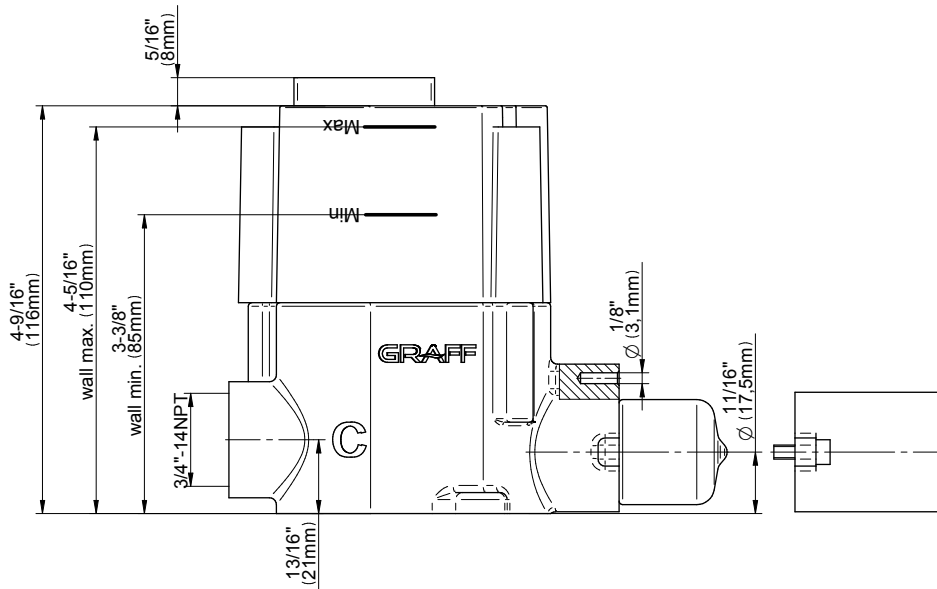

The measurements shown are for reference only. Products and specifications shown are subject to change without notice. Revised 3/2016.

www.graff-faucets.com | phone: 800-954-4723