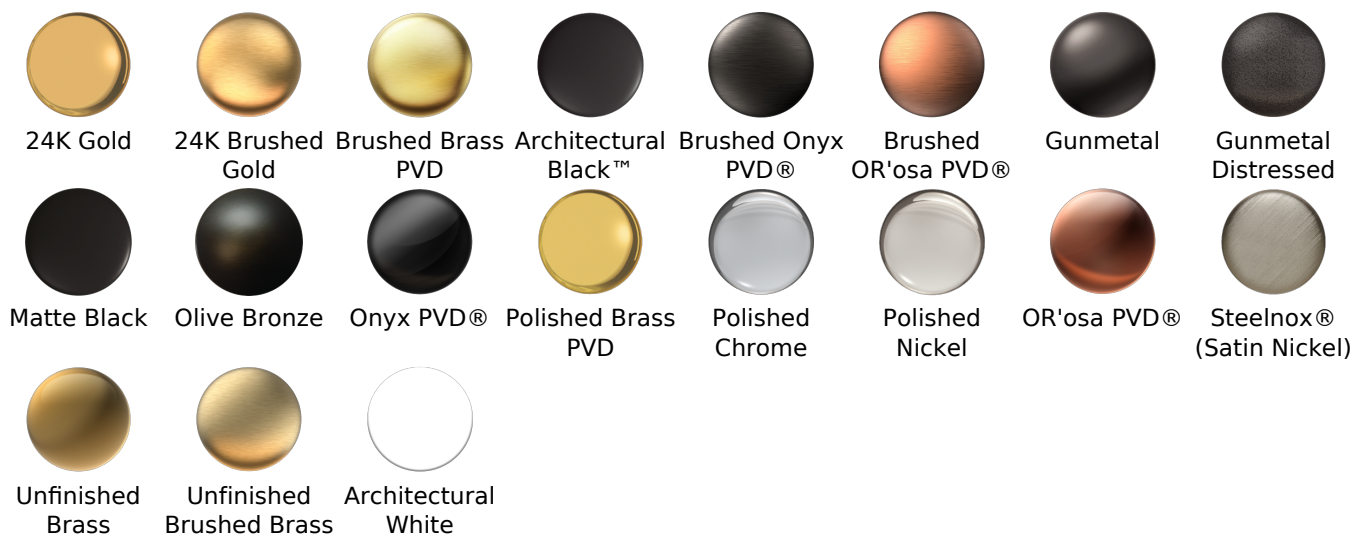

Available Finishes

- Polished Chrome
G-8605-PC
- Polished Nickel
G-8605-PN
- Brushed Nickel
G-8605-BNi
- Unfinished Brushed Brass*
G-8605-UBB*
- Unfinished Brass*
G-8605-UB*
- Matte Black*
G-8605-MBK*
- Architectural Black*
G-8605-BK*
- Architectural White*
G-8605-WT*
- Olive Brass*
G-8605-OB*
- Gunmetal*
G-8605-GM*
- Vintage Brushed Brass*
G-8605-VBB*
- Steelnox (Satin Nickel)
G-8605-SN
- 24K Brushed Gold*
G-8605-BAU*
- 24K Gold*
G-8605-AU*
- Gunmetal Distressed*
G-8605-GMD*

* Special order finish- call for availability

SHOWER
 Contemporary Round Wall Supply
 Elbow
G-8613

Information

- 1/2" NPT female thread inlet

Finishes

G-8613

Shower Components

Contemporary Round Wall Supply Elbow