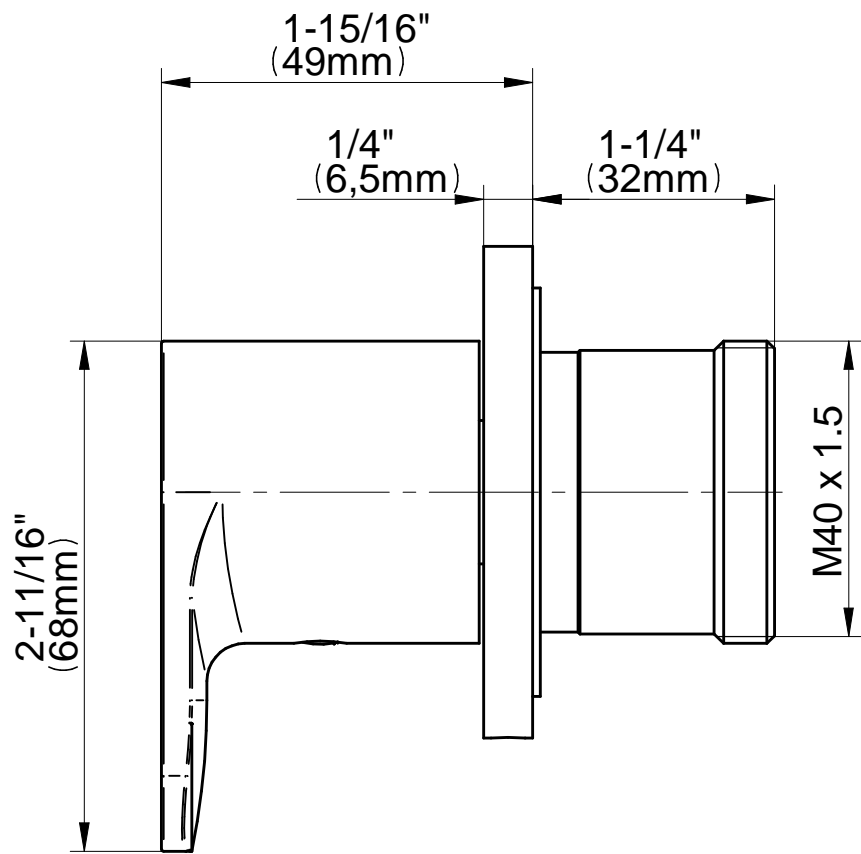

G-8097-LM42E1-T

SENTO Series