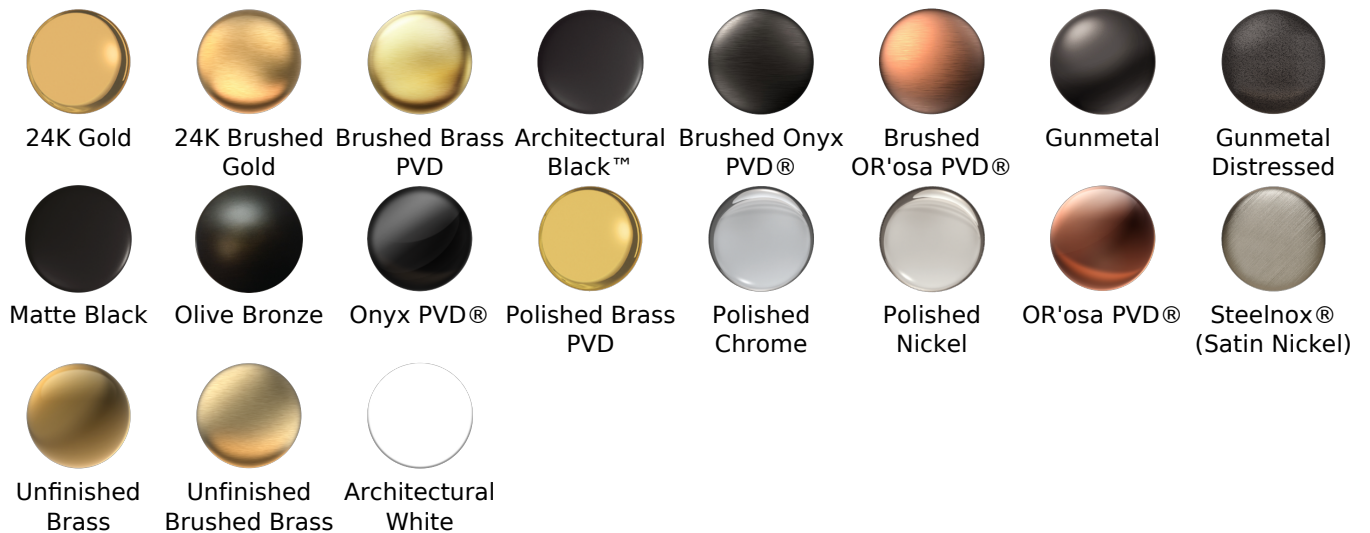

SHOWER
Sento M-Series Thermostatic
Valve Trim with Handle
G-8037-LM42E-T

Information

- Single metal handle and decorative trim plate
- Use with G-8006 thermostatic rough valve
- ADA

Finishes