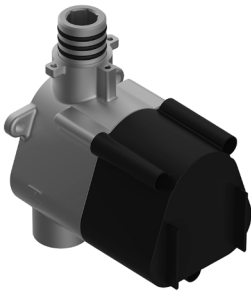

SHOWER
7" Contemporary Sento Tub Spout
G-6365

GRAFF®

Information

- Includes spout ring
- 1/2" NPT male thread inlet
- Tub spout flow rate ~ 14.0 gpm @60 psi
- Matches Sento Collection

Finishes

Product Features

- Includes spout ring
- 1/2" NPT female thread inlet
- Tub spout flow rate ~ 14.0 gpm @60 psi

Available Finishes

- Polished Chrome
G-6365-PC
- Brushed Nickel
G-6365-BNi
- Polished Nickel
G-6365-PN
- Olive Bronze
G-6365-OB
- Unfinished Brass*
G-6365-UB*
- Gold*
G-6365-AU*
- Brushed Gold*
G-6365-BAU*

www.graff-designs.com | phone: 800-954-4723

SHOWER
Thermostatic Rough Valve
G-8006

Information

- 12.9 gpm @ 60 psi
- 3/4" universal inlets
- Built-in service stops
- Stacking outlet feature
- Complete serviceability from front of all units
- Supplied with protective plastic cover
- CalGreen compliant dependent on functions

Finishes

G-8006

M-Series

3/4" Concealed Thermostatic Rough Valve

Product Features

- 12.9 gpm @ 60 psi
- 3/4" universal inlets
- Built-in service stops
- Stacking outlet feature
- Complete serviceability from front of all units
- Supplied with protective plastic cover
- CalGreen compliant dependent on functions