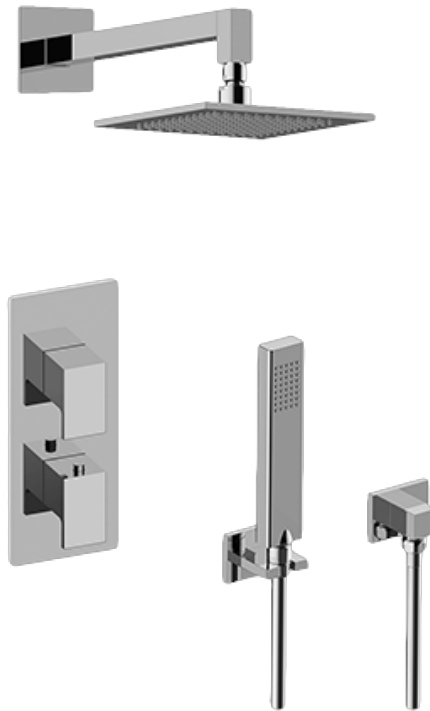

SHOWER
Solar M-Series Thermostatic
Shower System - Shower with
Handshower
GM2.022WD-LM31E0

GRAFF®

Information

- 3/4" thermostatic valve and trim
- 3/4" 2-way diverter valve
- 8" showerhead with 12" wall-mounted shower arm
- Showerhead features no-clog, easy-clean spray nozzles
- Handshower set with wall bracket and 59" hose
- Optional extension kit
- Flow rates: showerhead ≤ 1.8 max gpm, handshower ≤ 1.5 max gpm
- CALGreen

SHOWER
Thermostatic Rough Valve
G-8006

GRAFF®

Information

- 12.9 gpm @ 60 psi
- 3/4" universal inlets
- Built-in service stops
- Stacking outlet feature
- Complete serviceability from front of all units
- Supplied with protective plastic cover
- CalGreen compliant dependent on functions