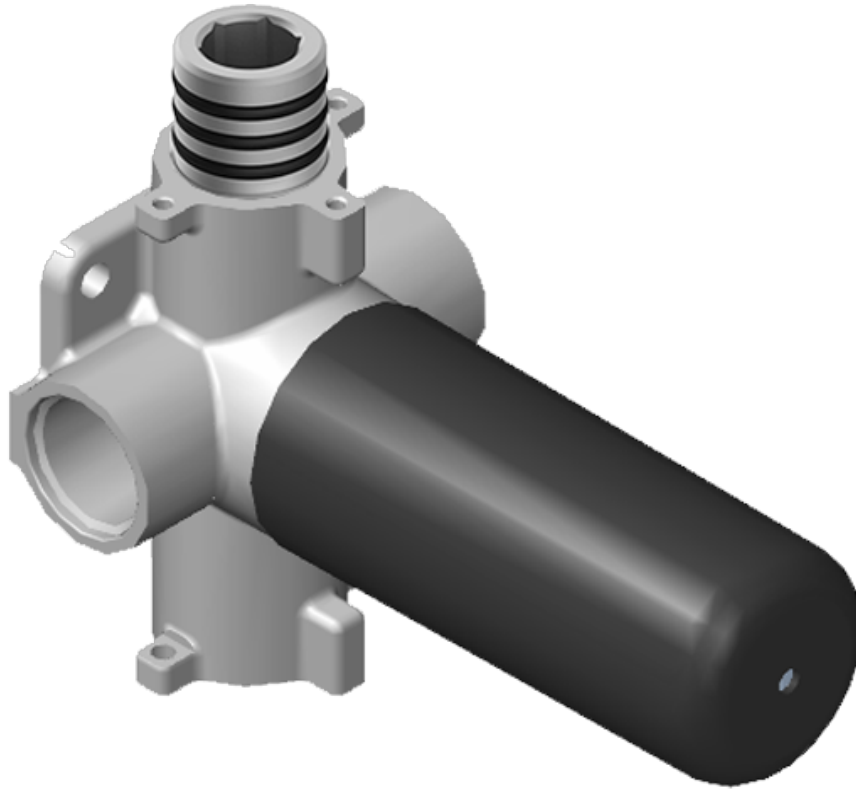

SHOWER
Solar M-Series Thermostatic
Shower System - Shower with
Handshower
GM2.022WD-LM31E0

GRAFF®

Information

- 3/4" thermostatic valve and trim
- 3/4" 2-way diverter valve
- 8" showerhead with 12" wall-mounted shower arm
- Showerhead features no-clog, easy-clean spray nozzles
- Handshower set with wall bracket and 59" hose
- Optional extension kit
- Flow rates: showerhead ≤ 1.8 max gpm, handshower ≤ 1.5 max gpm
- CALGreen

Architectural
White

G-8048-LM31E0-T

Solar Collection
M-Series Valve Trim with Two Handles

Product Features

- Two metal handles, decorative trim plate
- Use with M-Series rough valves

Available Finishes

- Polished Chrome
G-8048-LM31E0-PC-T
- Steelnox
G-8048-LM31E0-SN-T
- Architectural Black w/Chrome Accents*
G-8048-LM31E0-PC/BK-T*

www.graff-designs.com | phone: 800-954-4723

SHOWER
Two-Way Diverter Volume Control
Valve WITH Off Function and Pass-
Through
G-8052

GRAFF®

Information

- 11.7 gpm @ 60 psi
- 3/4" universal inlets/outlets with female threads
- Operates one function at a time
- Stacking inlet and pass-through port feature
- Supplied with protective plastic cover
- CALGreen compliant depending on functions