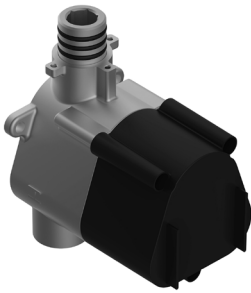

SHOWER
Solar M-Series Thermostatic
Shower System - Shower with
Handshower
GM2.022WD-LM31E0

GRAFF®

Information

- 3/4" thermostatic valve and trim
- 3/4" 2-way diverter valve
- 8" showerhead with 12" wall-mounted shower arm
- Showerhead features no-clog, easy-clean spray nozzles
- Handshower set with wall bracket and 59" hose
- Optional extension kit
- Flow rates: showerhead ≤ 1.8 max gpm, handshower ≤ 1.5 max gpm
- CALGreen

SHOWER
Thermostatic Rough Valve
G-8006

GRAFF®

Information

- 12.9 gpm @ 60 psi
- 3/4" universal inlets
- Built-in service stops
- Stacking outlet feature
- Complete serviceability from front of all units
- Supplied with protective plastic cover
- CalGreen compliant dependent on functions

Architectural
White

G-8006

M-Series

3/4" Concealed Thermostatic Rough Valve

Product Features

- 12.9 gpm @ 60 psi
- 3/4" universal inlets
- Built-in service stops
- Stacking outlet feature
- Complete serviceability from front of all units
- Supplied with protective plastic cover
- CalGreen compliant dependent on functions

www.graff-faucets.com | phone: 800-954-4723

SHOWER
Solar M-Series Valve Trim with
Two Handles
G-8048-LM31E0-T

GRAFF®

Information

- Two metal handles, decorative trim plate
- Use with M-Series rough valves