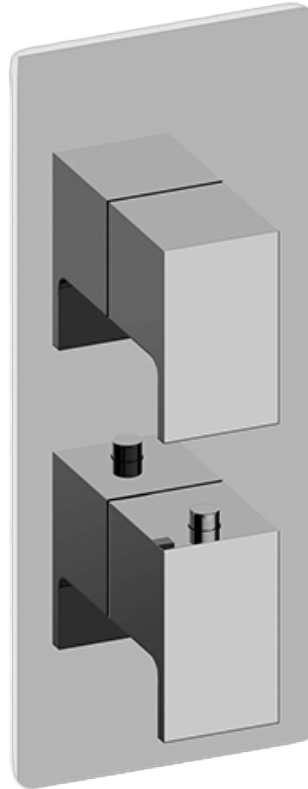

SHOWER
Solar M-Series Thermostatic
Shower System - Shower with
Handshower
GM2.022WD-LM31E0

GRAFF®

Information

- 3/4" thermostatic valve and trim
- 3/4" 2-way diverter valve
- 8" showerhead with 12" wall-mounted shower arm
- Showerhead features no-clog, easy-clean spray nozzles
- Handshower set with wall bracket and 59" hose
- Optional extension kit
- Flow rates: showerhead ≤ 1.8 max gpm, handshower ≤ 1.5 max gpm
- CALGreen

SHOWER
Thermostatic Rough Valve
G-8006

GRAFF®

Information

- 12.9 gpm @ 60 psi
- 3/4" universal inlets
- Built-in service stops
- Stacking outlet feature
- Complete serviceability from front of all units
- Supplied with protective plastic cover
- CalGreen compliant dependent on functions

Architectural
White

G-8006

M-Series

3/4" Concealed Thermostatic Rough Valve

Product Features

- 12.9 gpm @ 60 psi
- 3/4" universal inlets
- Built-in service stops
- Stacking outlet feature
- Complete serviceability from front of all units
- Supplied with protective plastic cover
- CalGreen compliant dependent on functions

www.graff-faucets.com | phone: 800-954-4723

SHOWER
Solar M-Series Valve Trim with
Two Handles
G-8048-LM31E0-T

GRAFF®

Information

- Two metal handles, decorative trim plate
- Use with M-Series rough valves