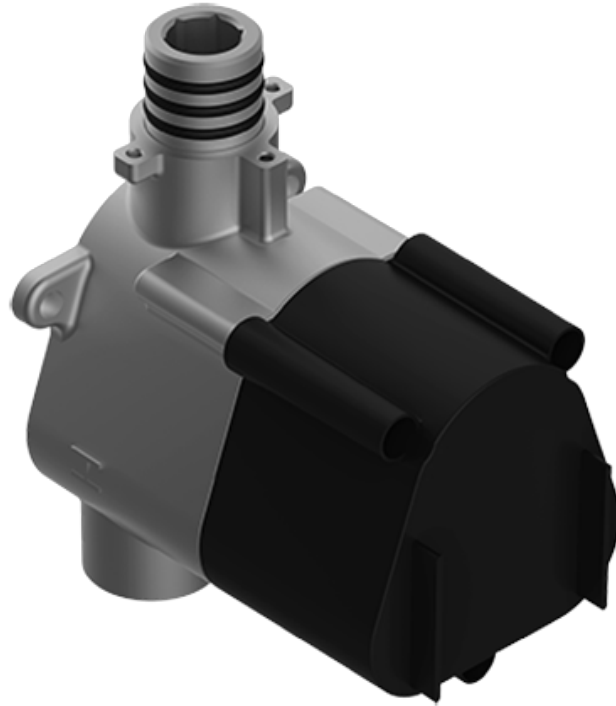

SHOWER
Solar M-Series Thermostatic
Shower System - Shower with
Handshower
GM2.022WD-LM31E0

GRAFF®

Information

- 3/4" thermostatic valve and trim
- 3/4" 2-way diverter valve
- 8" showerhead with 12" wall-mounted shower arm
- Showerhead features no-clog, easy-clean spray nozzles
- Handshower set with wall bracket and 59" hose
- Optional extension kit
- Flow rates: showerhead ≤ 1.8 max gpm, handshower ≤ 1.5 max gpm
- CALGreen

SHOWER
Thermostatic Rough Valve
G-8006

GRAFF®

Information

- 12.9 gpm @ 60 psi
- 3/4" universal inlets
- Built-in service stops
- Stacking outlet feature
- Complete serviceability from front of all units
- Supplied with protective plastic cover
- CalGreen compliant dependent on functions

Architectural
White

G-8006

M-Series

3/4" Concealed Thermostatic Rough Valve

Product Features

- 12.9 gpm @ 60 psi
- 3/4" universal inlets
- Built-in service stops
- Stacking outlet feature
- Complete serviceability from front of all units
- Supplied with protective plastic cover
- CalGreen compliant dependent on functions