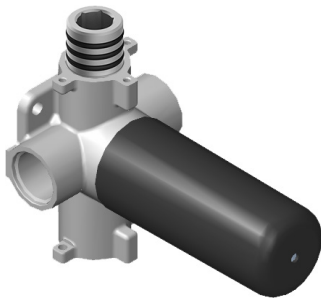

www.graff-designs.com | phone: 800-954-4723

SHOWER
Two-Way Diverter Volume Control
Valve WITH Off Function and Pass-
Through
G-8052

GRAFF®

Information

- 11.7 gpm @ 60 psi
- 3/4" universal inlets/outlets with female threads
- Operates one function at a time
- Stacking inlet and pass-through port feature
- Supplied with protective plastic cover
- CALGreen compliant depending on functions

Architectural
White

G-8052 M-Series
 2-Way Diverter Volume Control Valve
 WITH Off Function and Pass-Through

Product Features

- 12.1 gpm @ 60 psi
- 3/4" universal inlets/outlets with female threads
- Stacking inlet and pass-through port feature
- Supplied with protective plastic cover
- CalGreen compliant dependent on functions