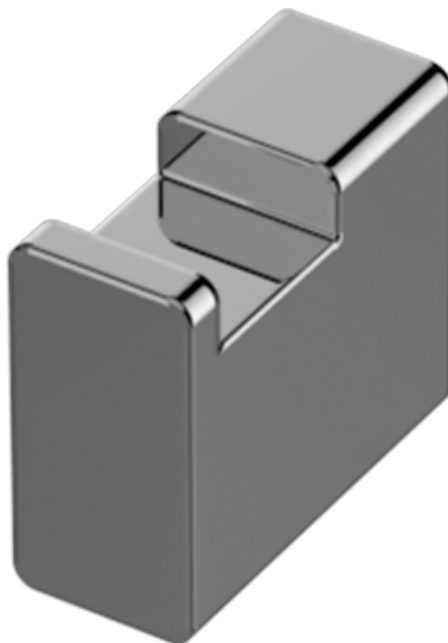

BATHROOM
Robe/Towel Hook
G-9804

GRAFF®

Finishes

24K Gold

24K Brushed
Gold

Brushed Brass
PVD

Architectural
Black™

Brushed
Nickel

Polished
Chrome

Polished
Nickel

OR'osa PVD®

Architectural
White

G-9804

INCANTO Series