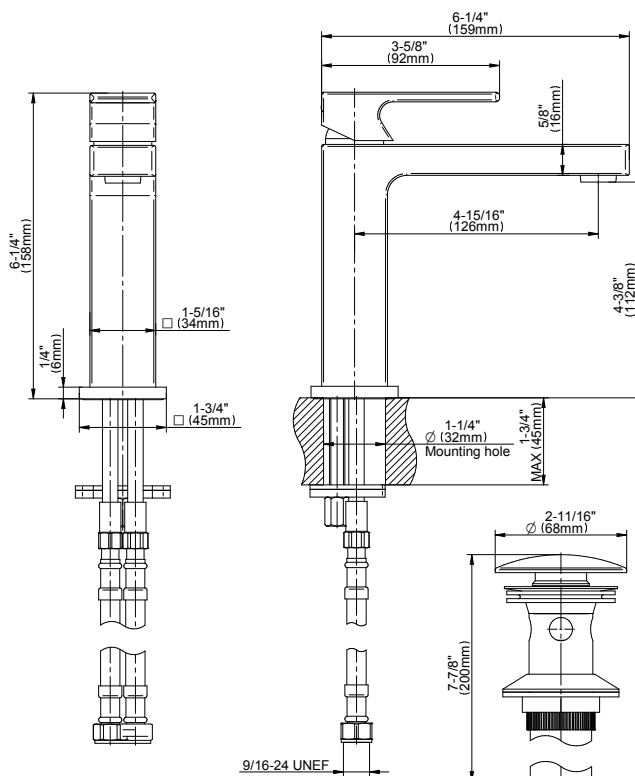

The measurements shown are for reference only. Products and specifications shown are subject to change without notice. Revised 122018

www.graff-designs.com | phone: 800-954-4723