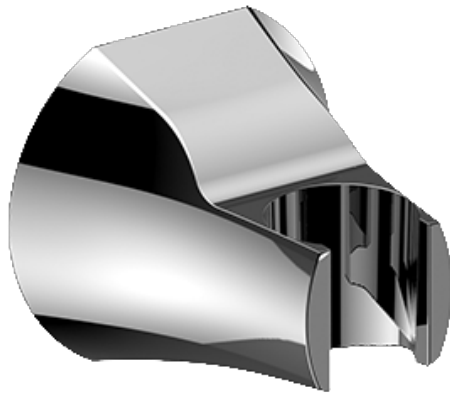

SHOWER  
Finezza DUE Wall Bracket for  
Handshower  
**G-8662**

**GRAFF®**

**Information**

- Solid brass construction

**Finishes**

24K Gold

24K Brushed  
Gold

Brushed Brass  
PVD

### Product Features

- Solid brass construction