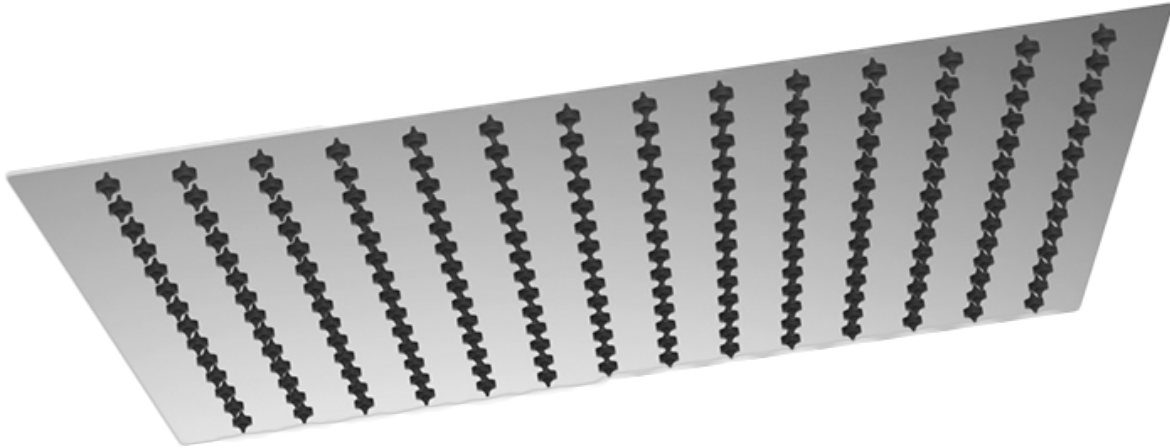

SHOWER
16" Square Showerhead
G-8477

GRAFF[®]

Information

- Stainless Steel
- 196 no-clog, easy-clean rubber water nozzles
- 1/16" thick
- Showerhead flow rate \leq 2.0 max gpm
- CALGreen

Finishes

Stainless
Brushed

Stainless
Polished

G-8477

Aqua-Sense Collection
16" Square Showerhead

Product Features

- Stainless steel
- 196 no-clog, easy-clean rubber water nozzles
- 1/16" thick with rounded corners
- Showerhead flow rate ≤ 2.0 max gpm