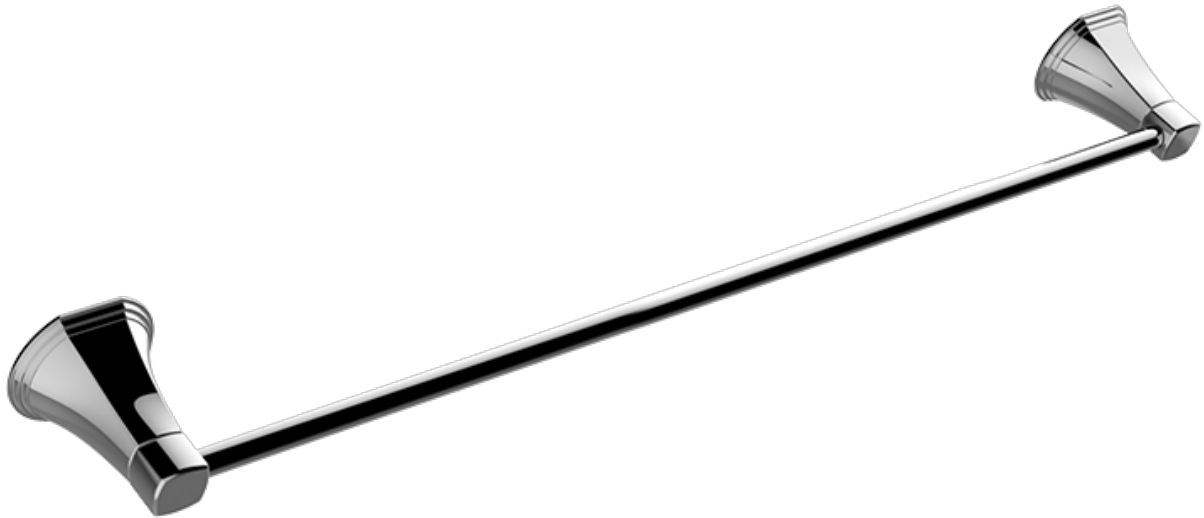

BATHROOM
Finezza UNO 24" Towel Bar
G-9508

GRAFF®

Finishes

| | | | | | | | |
|---|--|--|---|--|--|--|---|
|  24K Gold |  24K Brushed Gold |  Brushed Brass PVD |  Architectural Black™ |  Brushed Nickel |  Brushed Onyx PVD® |  Brushed OR'osa PVD® |  Gunmetal |
|  Matte Black |  Olive Bronze |  Onyx PVD® |  Polished Brass PVD |  Polished Chrome |  Polished Nickel |  OR'osa PVD® |  Unfinished Brass |
|  Unfinished Brushed Brass |  Vintage Brushed Brass |  Architectural White | | | | | |

G-9508

Finezza UNO Collection
24" Towel Bar

Available Finishes

- Polished Chrome
G-9508-PC
- Brushed Nickel
G-9508-BNi
- Polished Nickel
G-9508-PN
- Olive Bronze™
G-9508-OB

Warranty

- Limited lifetime warranty