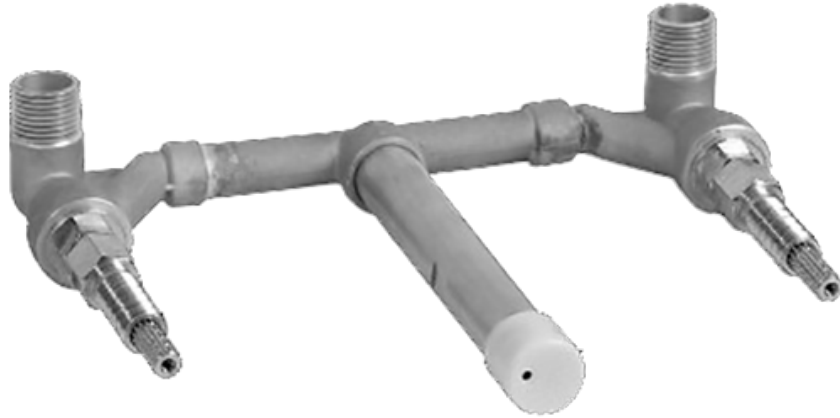

BATHROOM
Rough Valve
G-1005

GRAFF®

Finishes