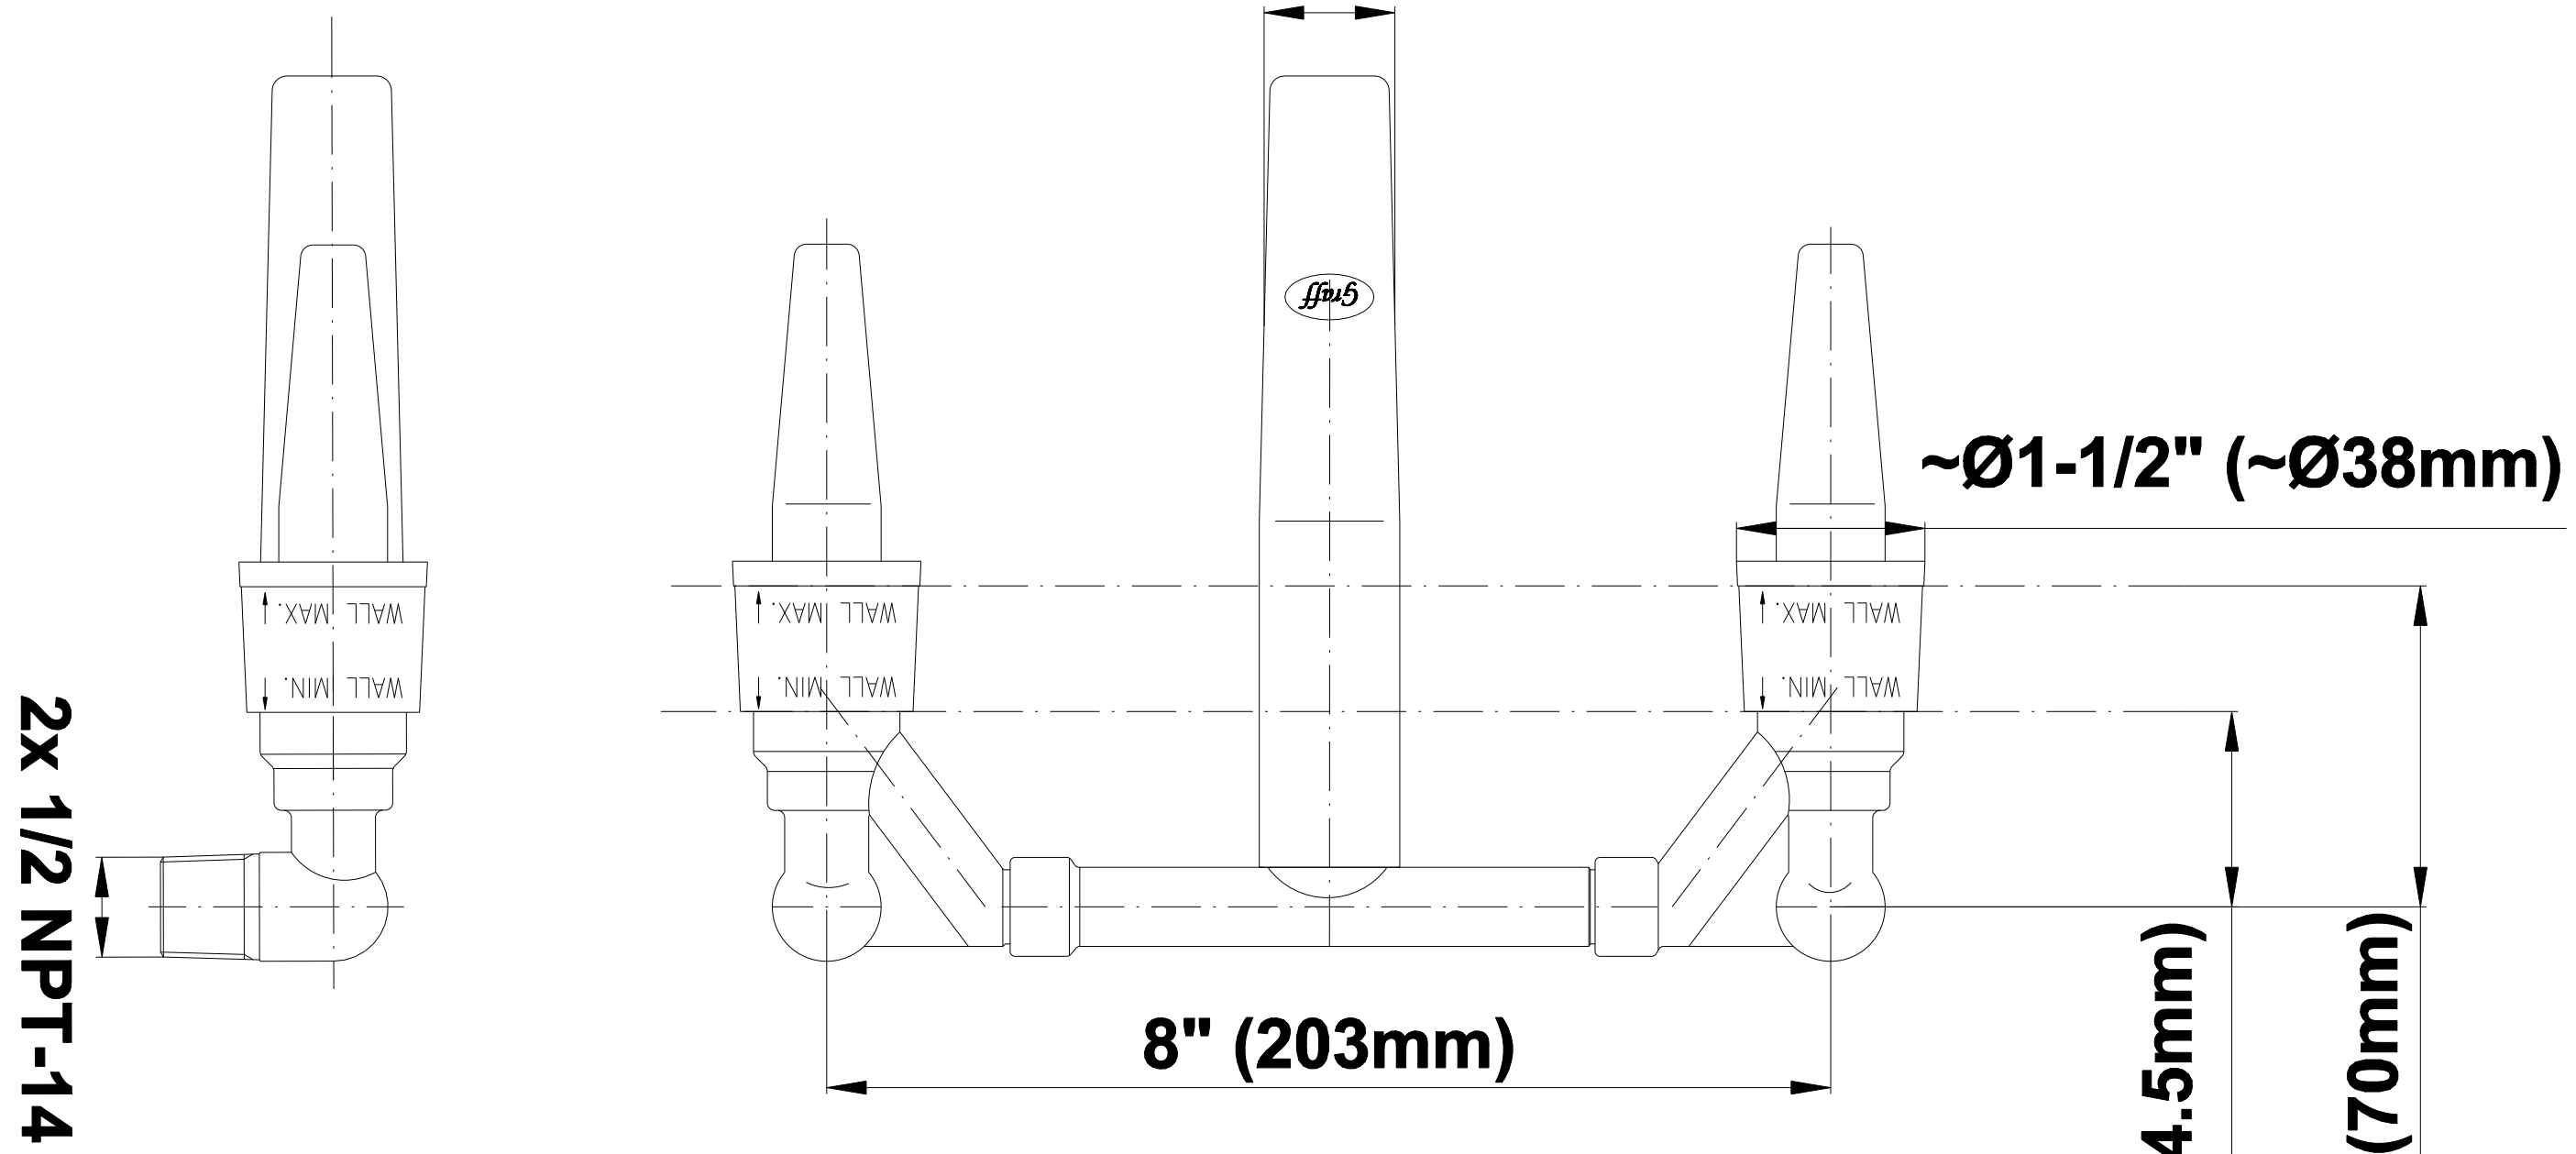

~Ø1-1/8" (~Ø29mm)

2X 1/2 NPT-14

~Ø1-1/2" (~Ø38mm)

8" (203mm)

Wall Min: 1-3/4" (44.5mm)

Wall Max: 2-3/4" (70mm)

Valve Rough G-1005