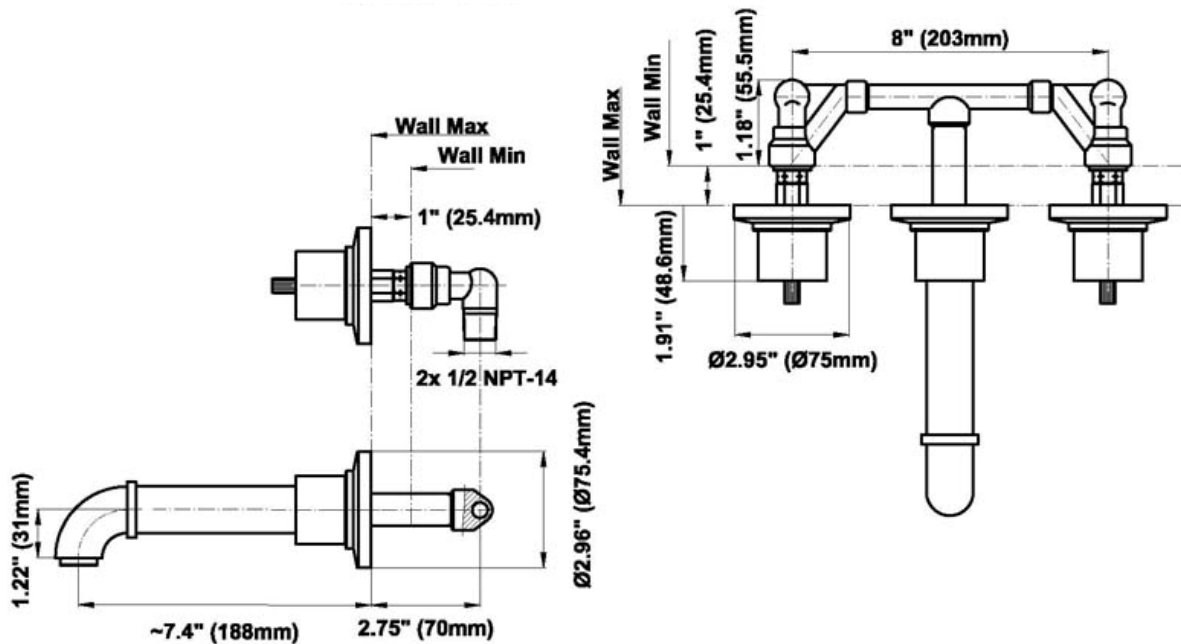

Warranty

- Limited lifetime warranty

For complete warranty information go to www.graff-faucets.com/en-nam/warranty